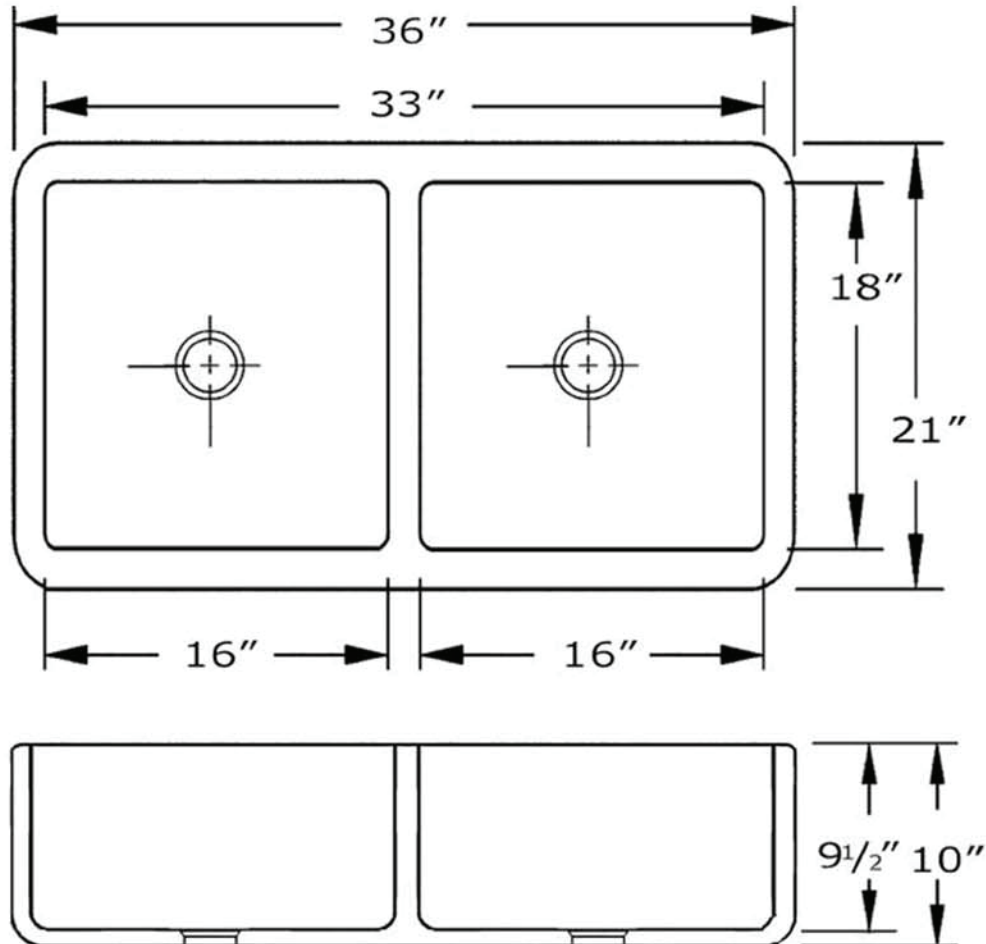

WH3621COFCD

Please note that since each Copperhaus sink is handmade, there will be slight variations in color, texture, and size. We recommend the sink to be on-site when ordering or manufacturing cabinets. Adjustments to the cabinet size may be necessary. Even though these sinks are slightly pitched, the water may not drain completely and should be wiped out with a sponge after each use.