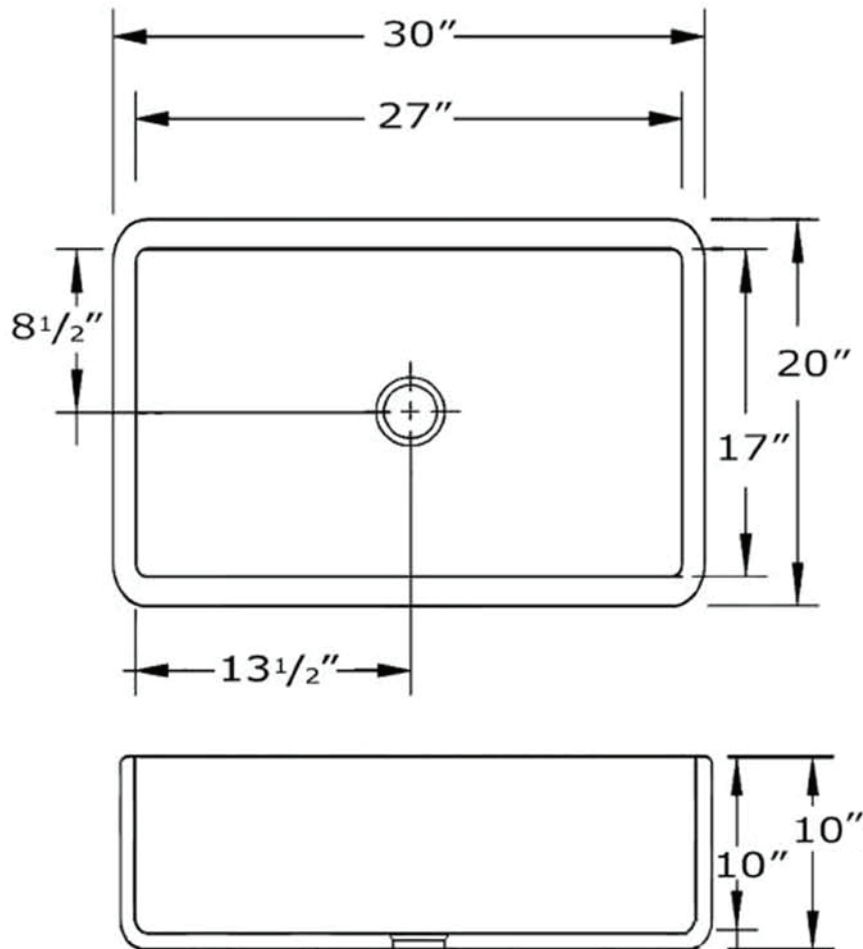

## WH3020COUM

Please note that since each Copperhaus sink is handmade, there will be slight variations in color, texture, and size. We recommend the sink to be on-site when ordering or manufacturing cabinets. Adjustments to the cabinet size may be necessary. Even though these sinks are slightly pitched, the water may not drain completely and should be wiped out with a sponge after each use.