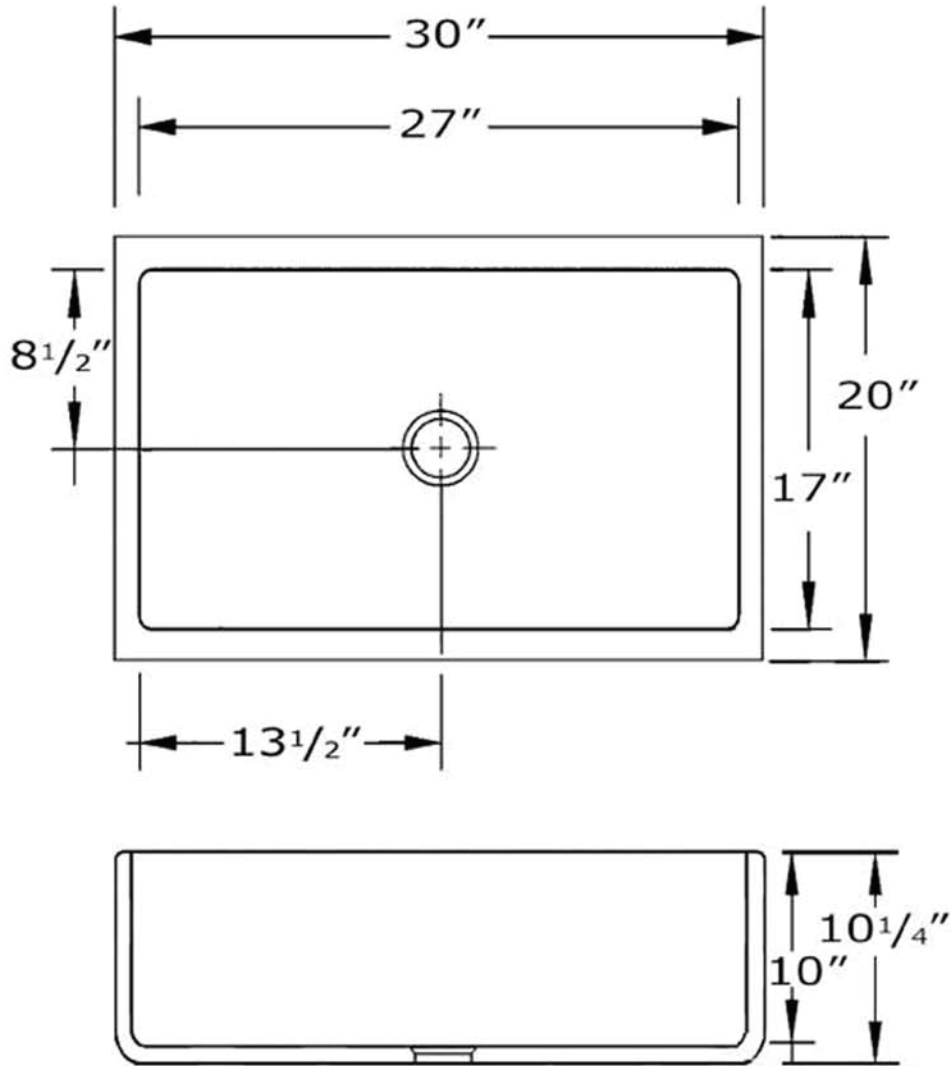

WH3020COFCFL

Please note that since each Copperhaus sink is handmade, there will be slight variations in color, texture, and size. We recommend the sink to be on-site when ordering or manufacturing cabinets. Adjustments to the cabinet size may be necessary. Even though these sinks are slightly pitched, the water may not drain completely and should be wiped out with a sponge after each use.