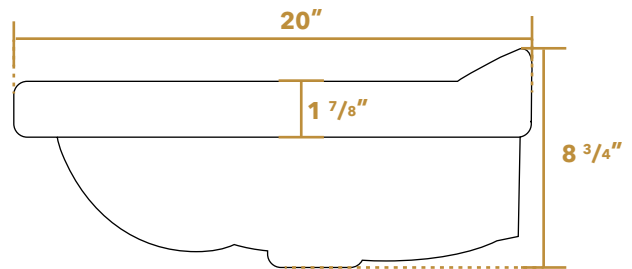

 Whitehaus®

TOP62

Single Hole Drill

TOP

SIDE

FRONT

BACK

LIVE WITH STYLE!