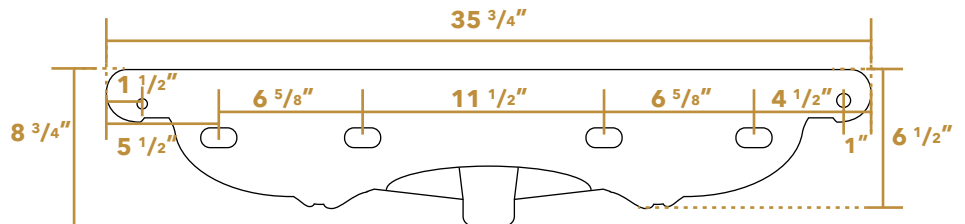

 Whitehaus®

TOP62

Single Hole Drill

TOP

SIDE

FRONT

BACK

LIVE WITH STYLE!