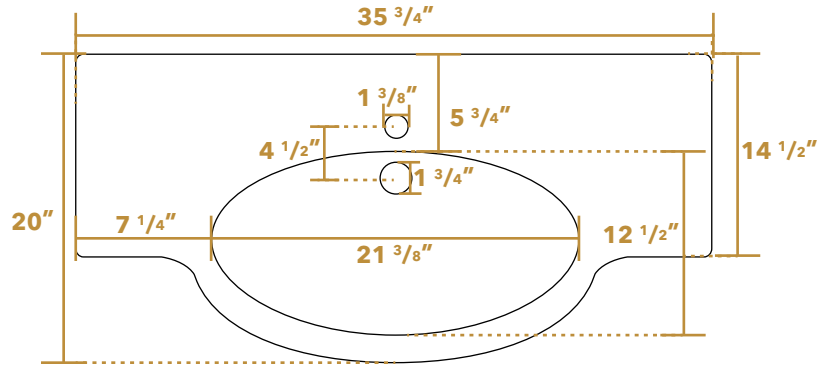

 Whitehaus®

TOP62

Single Hole Drill

TOP

SIDE

FRONT

BACK

LIVE WITH STYLE!