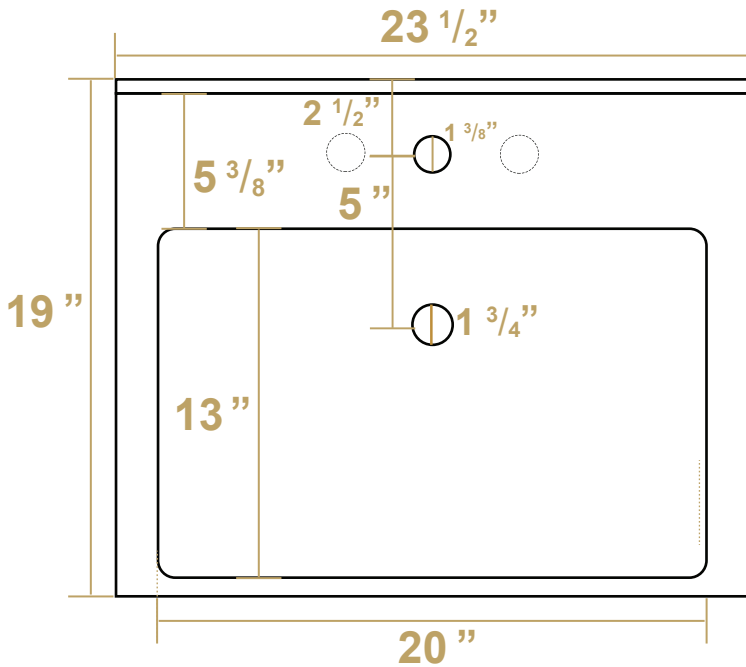

 Whitehaus®

**LU024-LU005**

**Inside Dimensions:**  
20" x 13" x 5"

**NOTE: Available with a widespread (3H)  
or single-hole (1H) faucet drilling**

**LIVE WITH STYLE!**