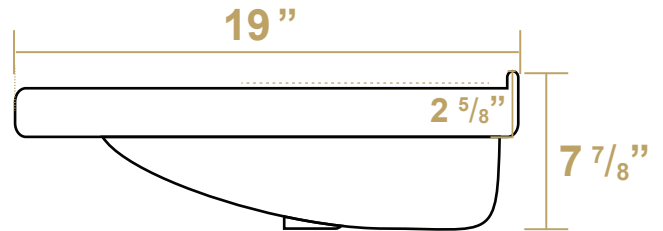

 Whitehaus®

**LU024-LU005**

**Inside Dimensions:**  
20" x 13" x 5"

**NOTE: Available with a widespread (3H)  
or single-hole (1H) faucet drilling**

**LIVE WITH STYLE!**