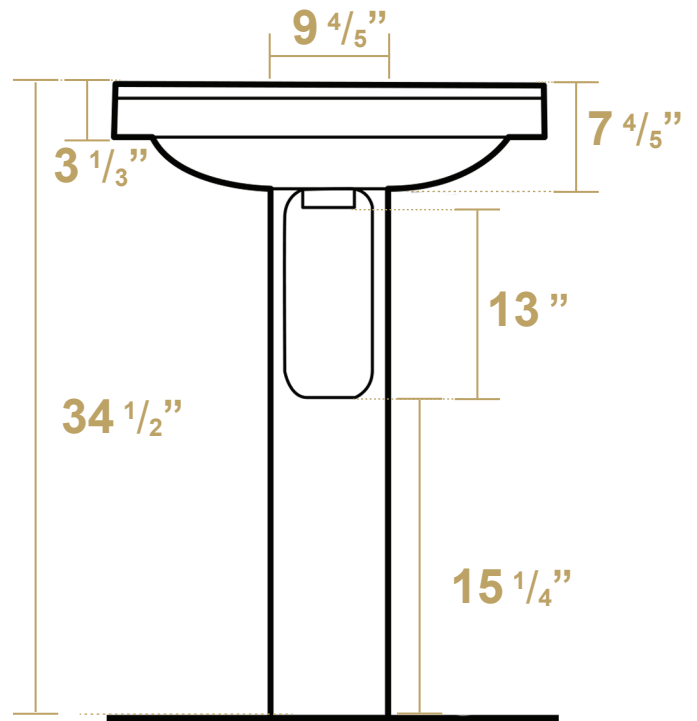

 Whitehaus®

**LU024-LU005**

**Inside Dimensions:**  
20" x 13" x 5"

**NOTE: Available with a widespread (3H)  
or single-hole (1H) faucet drilling**

**LIVE WITH STYLE!**