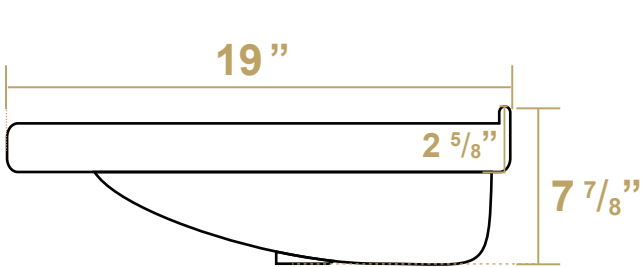

LU024

**NOTE: Available with a widespread (3H)
or single-hole (1H) faucet drilling**

LIVE WITH STYLE!