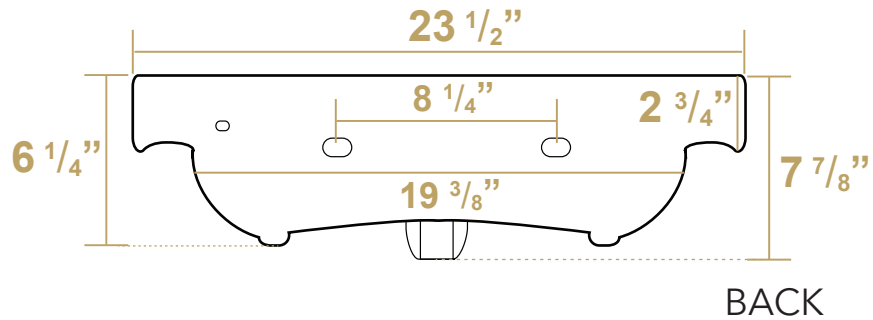

LU024

**NOTE: Available with a widespread (3H)
or single-hole (1H) faucet drilling**

LIVE WITH STYLE!