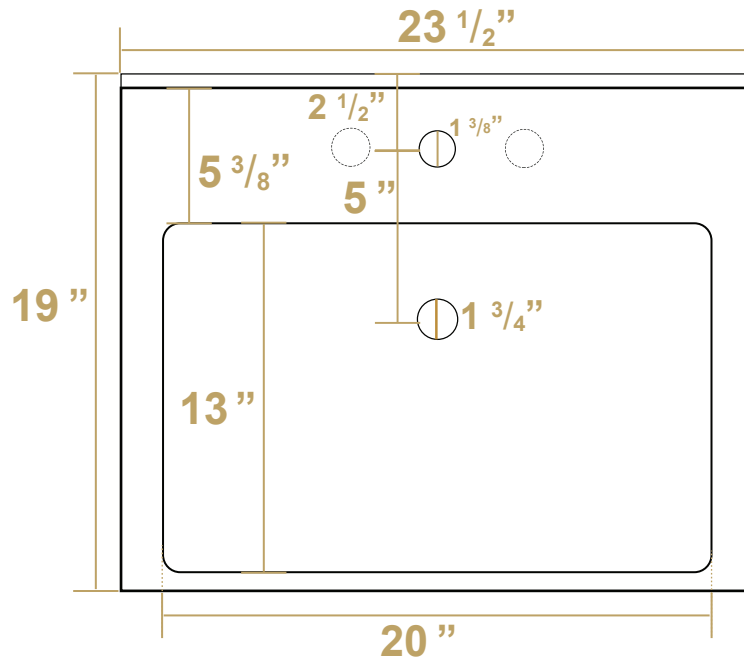

LU024

**NOTE: Available with a widespread (3H)
or single-hole (1H) faucet drilling**

LIVE WITH STYLE!