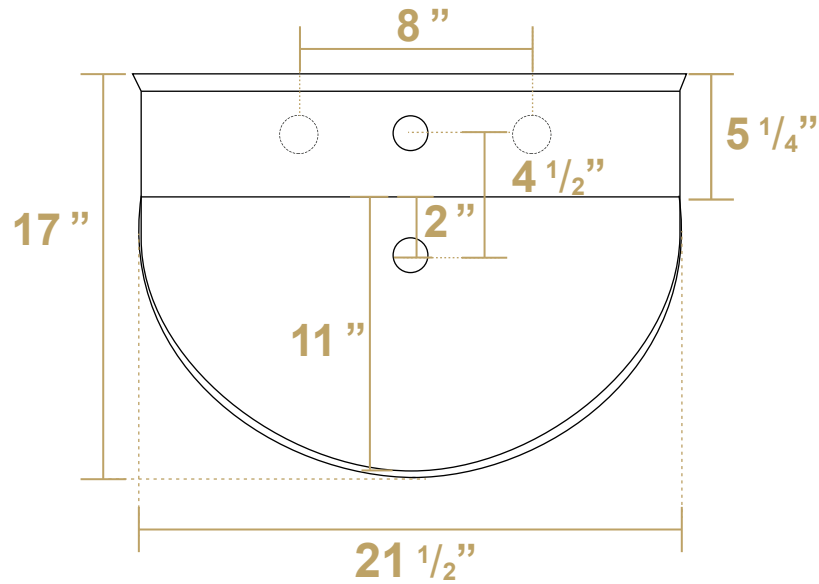

 Whitehaus®

LU014

**NOTE: Available with a widespread (3H)
or single-hole (1H) faucet drilling**

LIVE WITH STYLE!