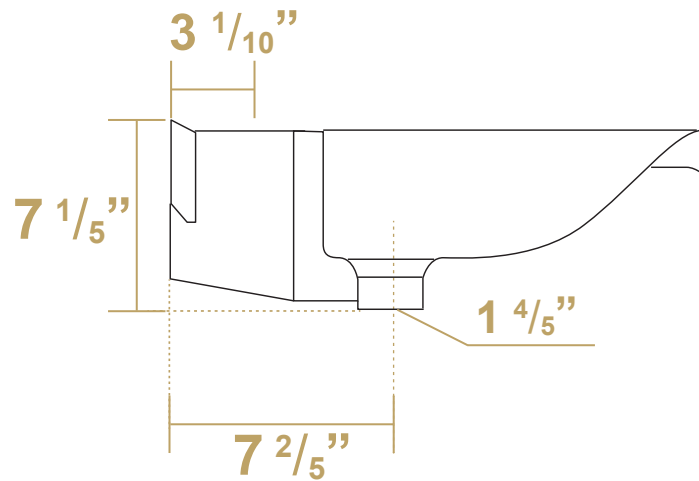

 Whitehaus®

LU014

**NOTE: Available with a widespread (3H)
or single-hole (1H) faucet drilling**

LIVE WITH STYLE!