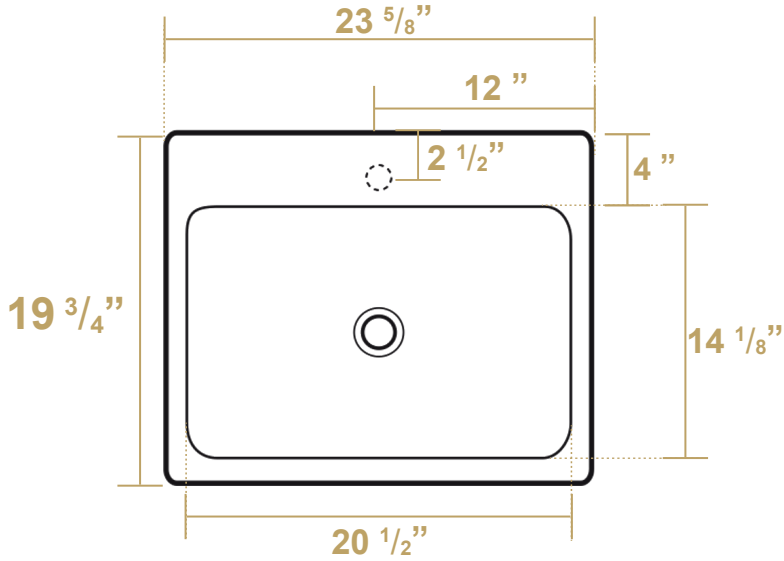

B-U60-DUCG1-A06

Overall Dimensions
23 5/8" x 19 3/4" x 34 3/8"

Inside Bowl Dimensions
20 1/2" x 14 1/8" x 4"

Available Hole Drill Options

No Hole: B-U60-DUCG1-A06

Single-Hole: B-U60-DUCG1-A06-1

Britannia

LIVE WITH STYLE!