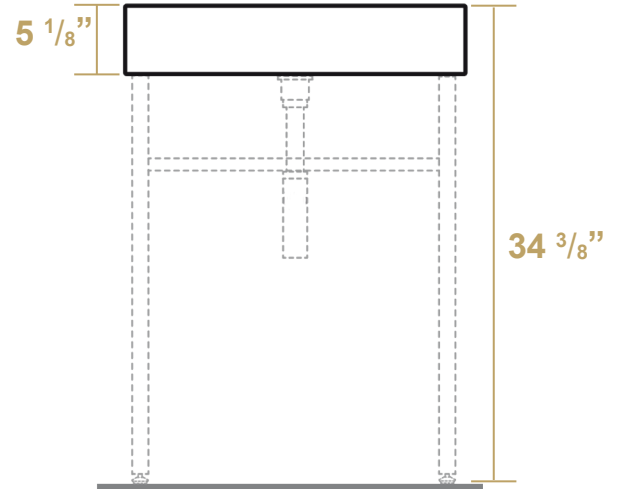

B-U60-DUCG1-A06

Overall Dimensions
23 5/8" x 19 3/4" x 34 3/8"

Inside Bowl Dimensions
20 1/2" x 14 1/8" x 4"

Available Hole Drill Options

No Hole: B-U60-DUCG1-A06

Single-Hole: B-U60-DUCG1-A06-1

Britannia

LIVE WITH STYLE!