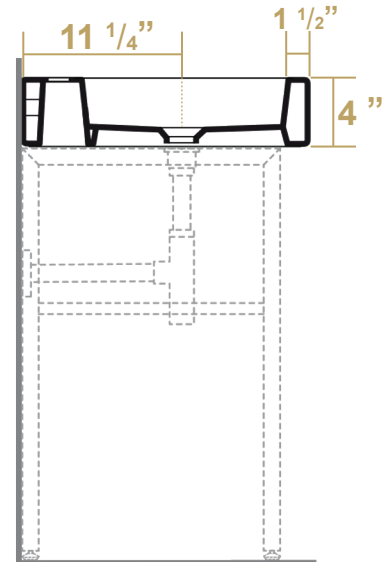

B-U60-DUCG1-A06

Overall Dimensions
23 5/8" x 19 3/4" x 34 3/8"

Inside Bowl Dimensions
20 1/2" x 14 1/8" x 4"

Available Hole Drill Options

No Hole: B-U60-DUCG1-A06

Single-Hole: B-U60-DUCG1-A06-1

Britannia

LIVE WITH STYLE!