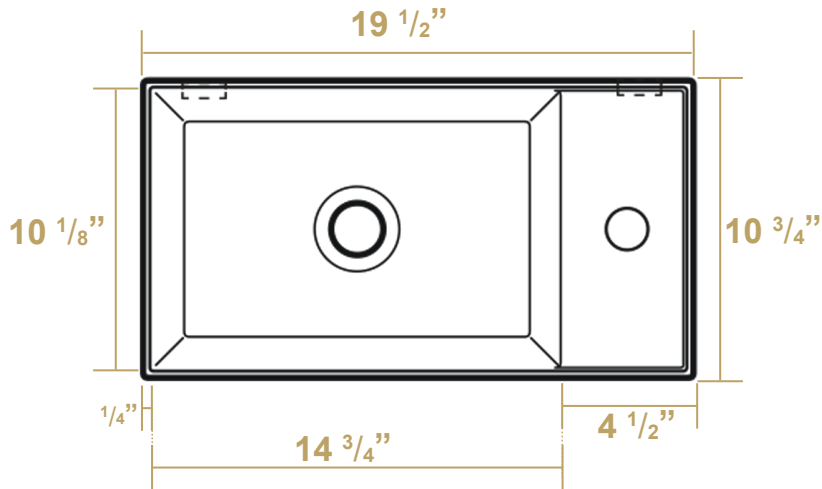

B-AG50

Overall Dimensions

19 1/2" x 10 3/4" x 5 3/8"

Inside Dimensions

14 3/4" x 10 1/8" x 3 3/4"

LIVE WITH STYLE!