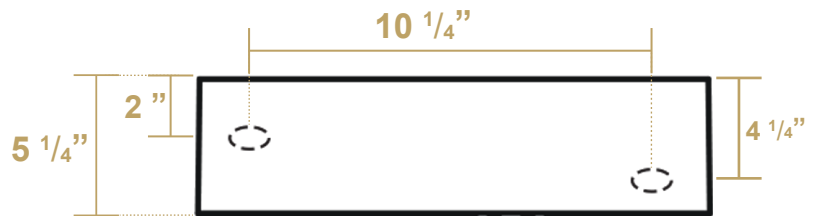

B-AG50

Overall Dimensions

19 1/2" x 10 3/4" x 5 3/8"

Inside Dimensions

14 3/4" x 10 1/8" x 3 3/4"

LIVE WITH STYLE!