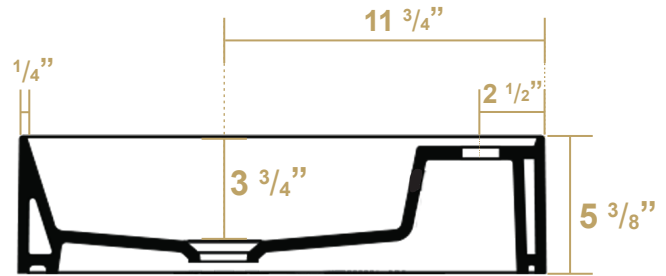

B-AG50

Overall Dimensions

19 1/2" x 10 3/4" x 5 3/8"

Inside Dimensions

14 3/4" x 10 1/8" x 3 3/4"

LIVE WITH STYLE!