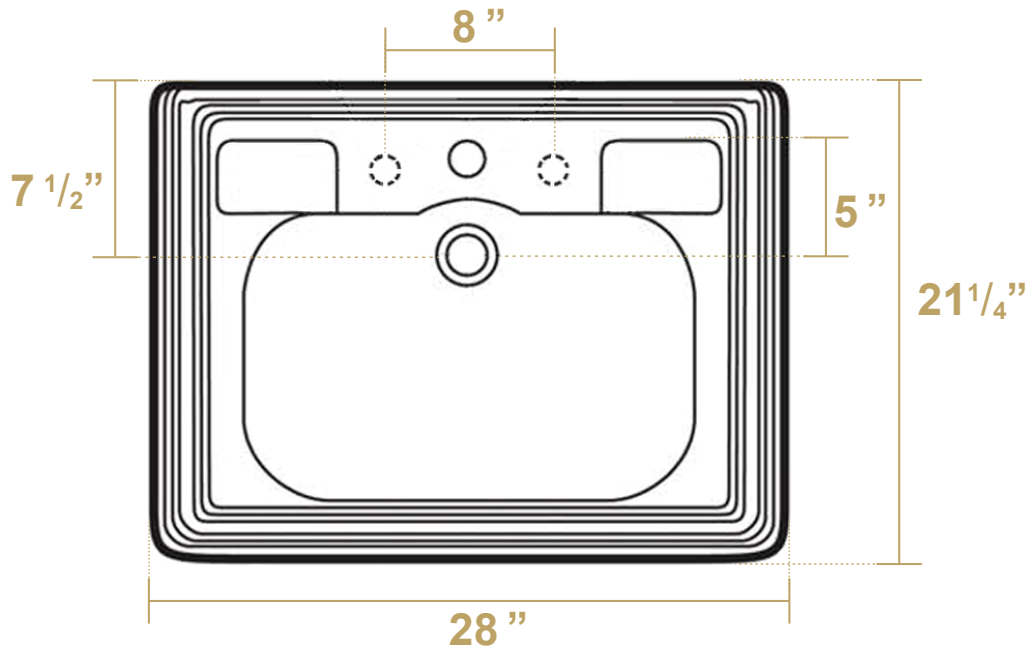

 Whitehaus®

A834-AR805

Inside Dimensions

20 1/2" x 12" x 6"

NOTE: Available with a widespread (3H) or single-hole (1H) faucet drilling.

LIVE WITH STYLE!