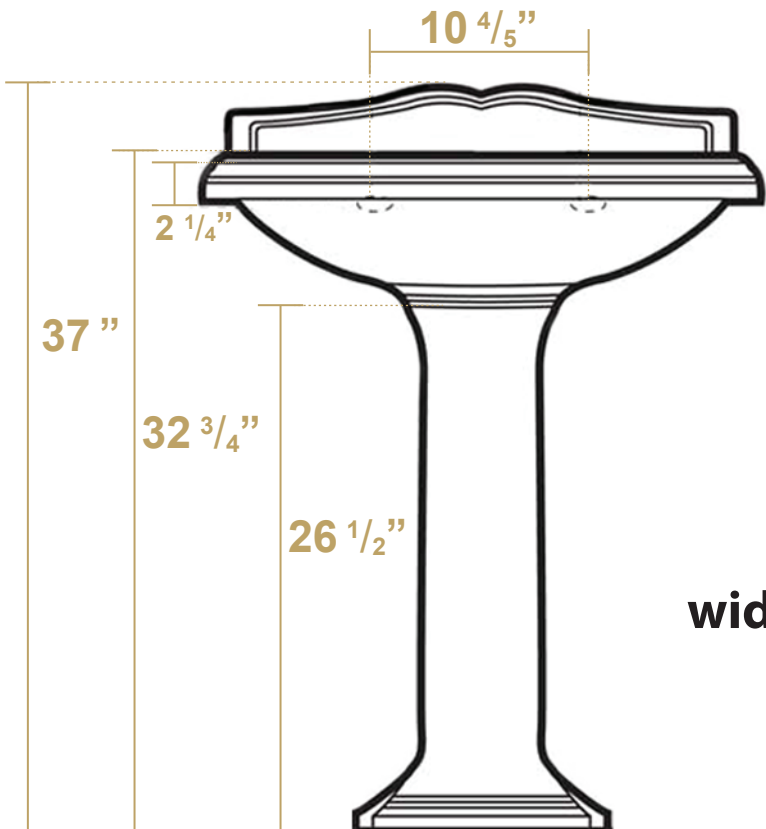

 Whitehaus®

A834-AR805

Inside Dimensions

20 1/2" x 12" x 6"

NOTE: Available with a widespread (3H) or single-hole (1H) faucet drilling.

LIVE WITH STYLE!