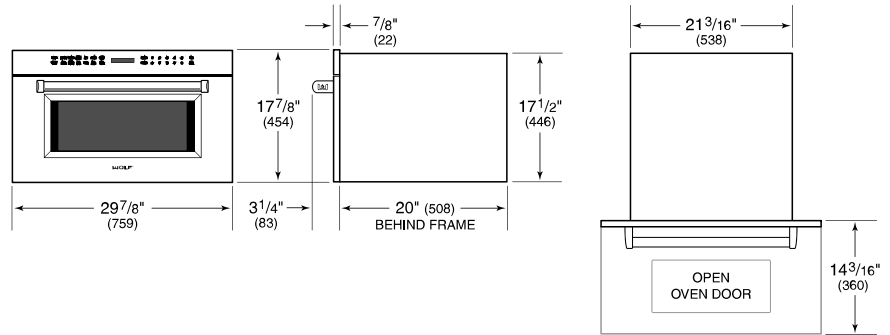

For local dealer information, visit [subzero-wolf.com/locator](http://subzero-wolf.com/locator).

**PRODUCT SPECIFICATIONS**

Model	MDD30PM/S/PH
Dimensions	29 7/8"W x 17 7/8"H x 20"D
Capacity	1.6 cu. ft.
Door Clearance	14 3/16"
Electrical Supply	120 VAC, 60 Hz
Electrical Service	15 amp dedicated circuit
Power Cord Length	4 Feet
Receptacle	3-prong grounding-type

**ELECTRICAL**

**NOTE:** Dimensions in parenthesis are in millimeters unless otherwise specified

**DIMENSIONS**

**STANDARD INSTALLATION**