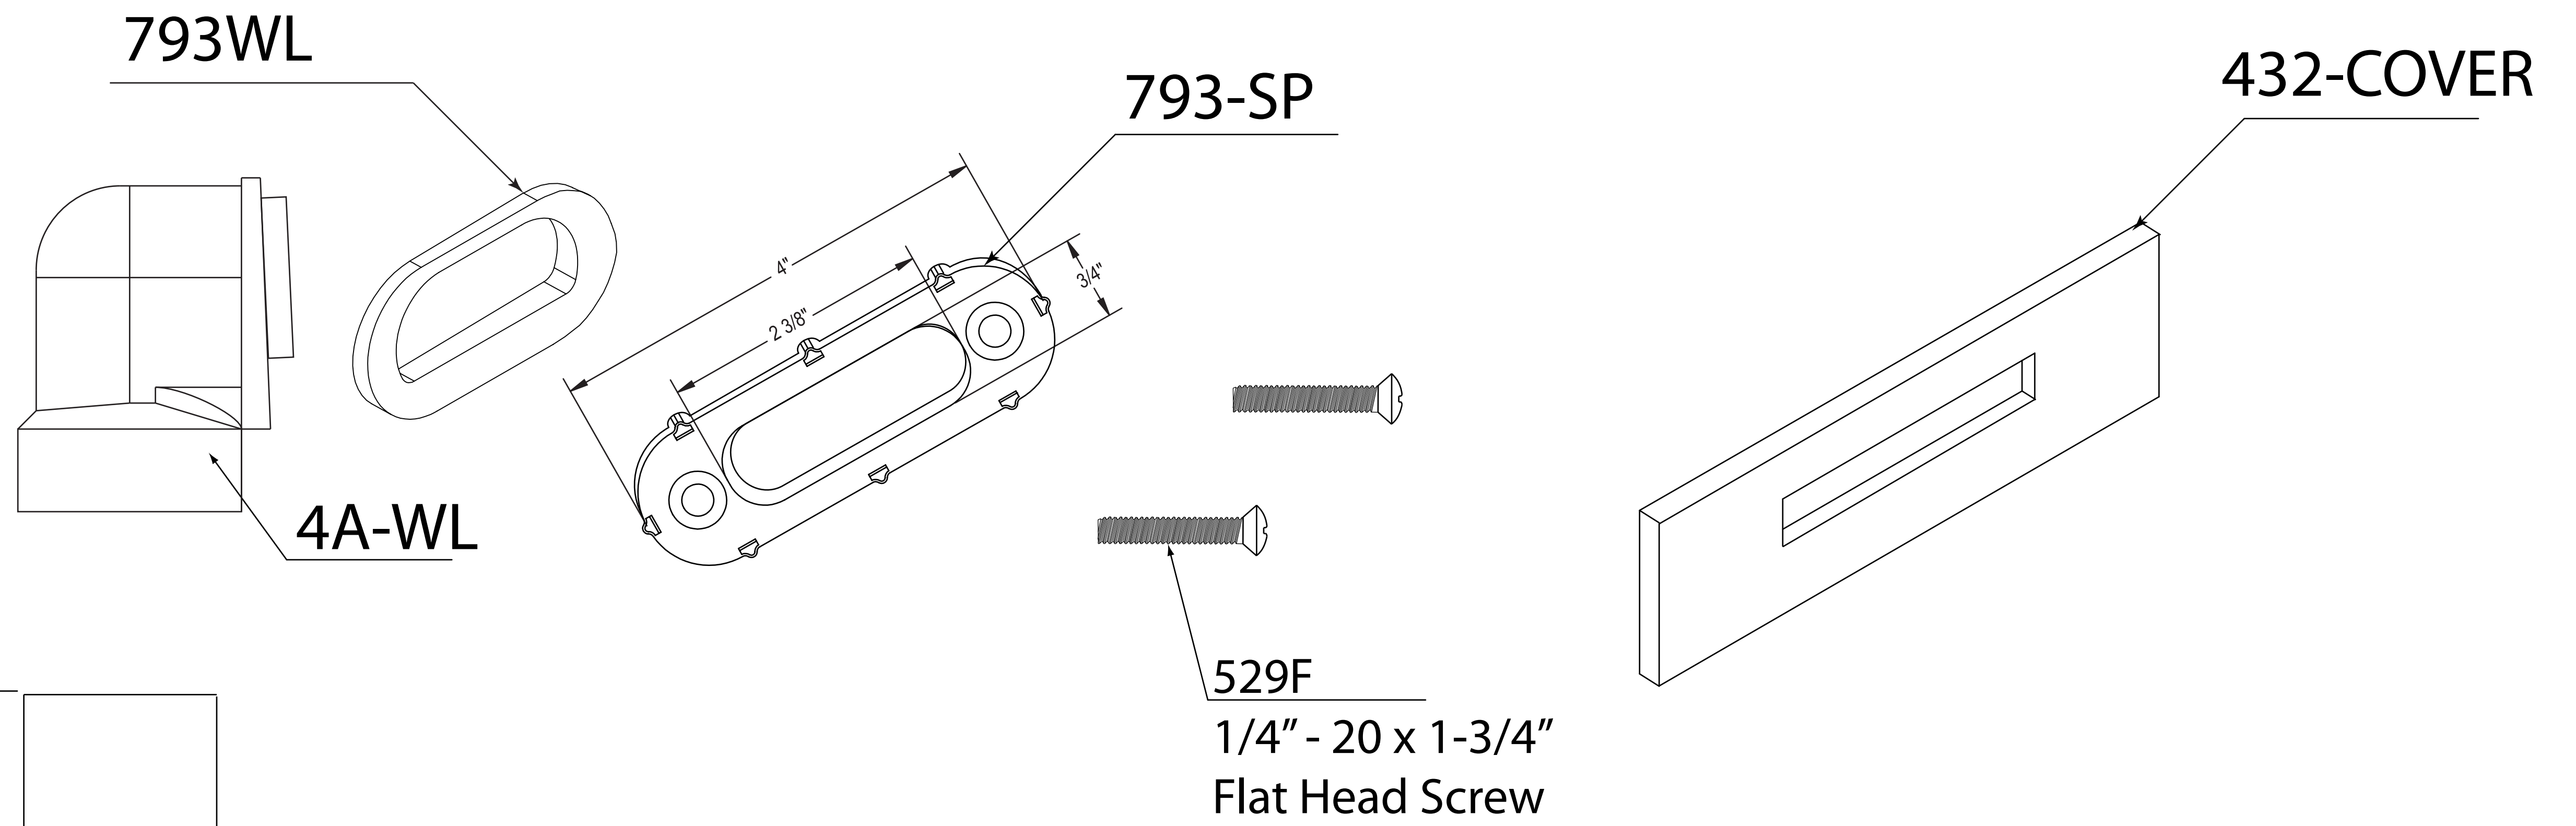

D493244LD

WESTBRASS
Fine Decorative Plumbing Since 1935

2429 E. Olympic Blvd.
Los Angeles, CA 90021

TITLE **Sch. 40 Linear Drain in PVC**

DWG NO. **D493244LD**

DATE **3-20-2015**

REV **B**

Scale **NTS**