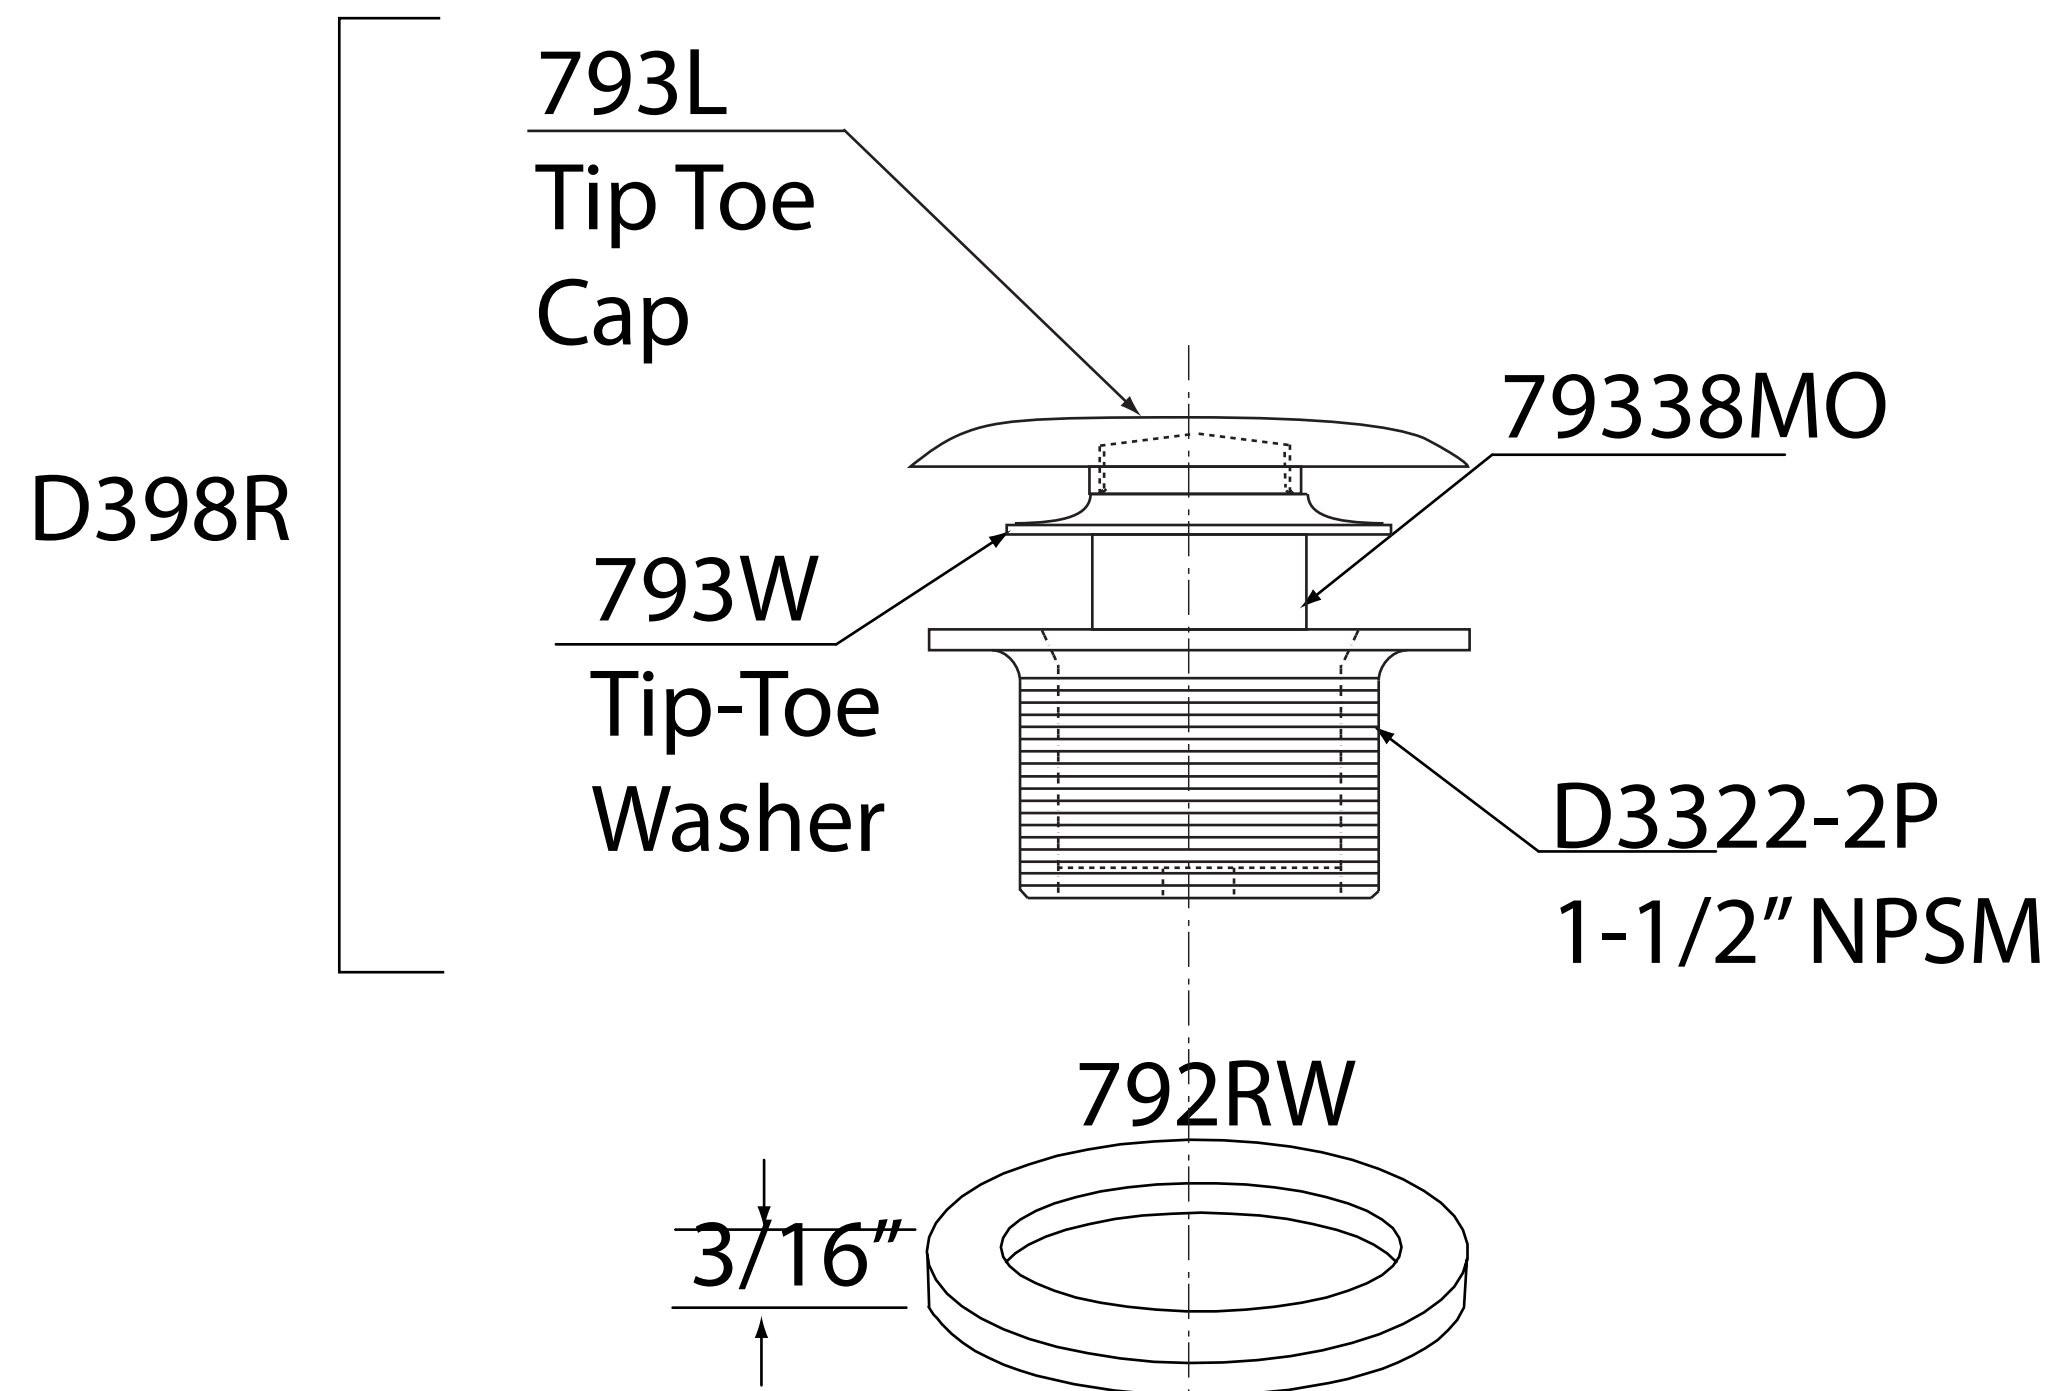

D493244LD

WESTBRASS
Fine Decorative Plumbing Since 1935

2429 E. Olympic Blvd.
Los Angeles, CA 90021

TITLE **Sch. 40 Linear Drain in PVC**

DWG NO. **D493244LD**

DATE **3-20-2015**

REV **B**

Scale **NTS**