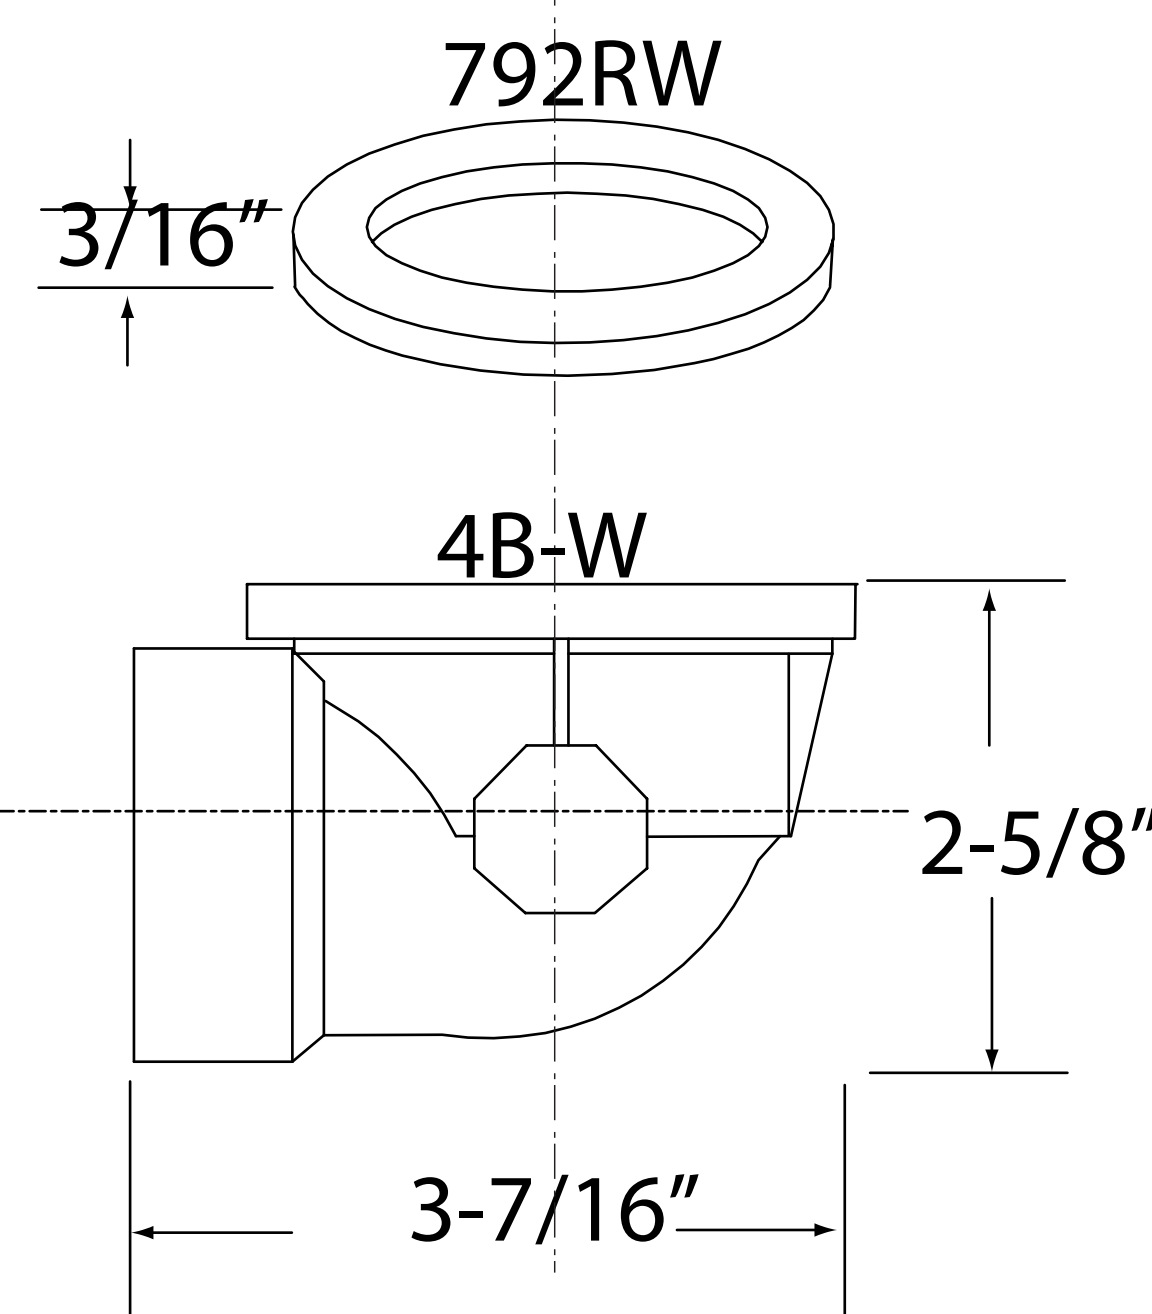

D493244LD

WESTBRASS
Fine Decorative Plumbing Since 1935

2429 E. Olympic Blvd.
Los Angeles, CA 90021

TITLE **Sch. 40 Linear Drain in PVC**

DWG NO. **D493244LD**

DATE **3-20-2015**

REV **B**

Scale **NTS**