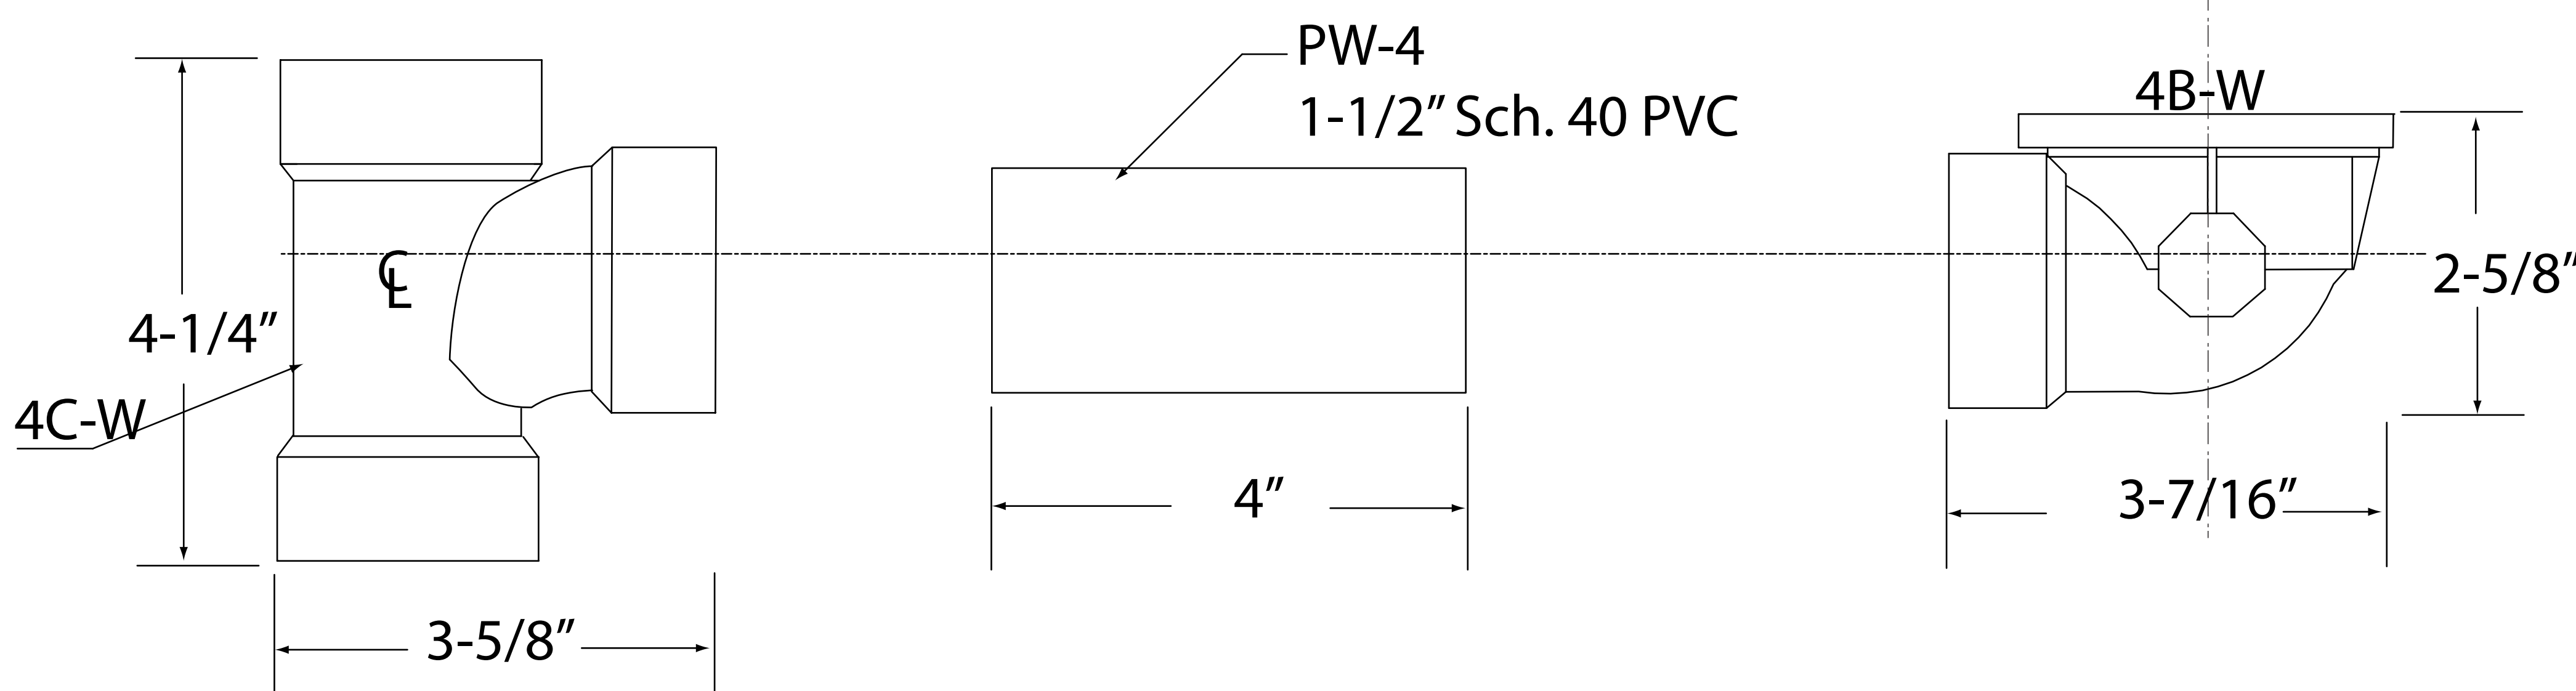

D493244LD

WESTBRASS
Fine Decorative Plumbing Since 1935

2429 E. Olympic Blvd.
Los Angeles, CA 90021

TITLE **Sch. 40 Linear Drain in PVC**

DWG NO. **D493244LD**

DATE **3-20-2015**

REV **B**

Scale **NTS**