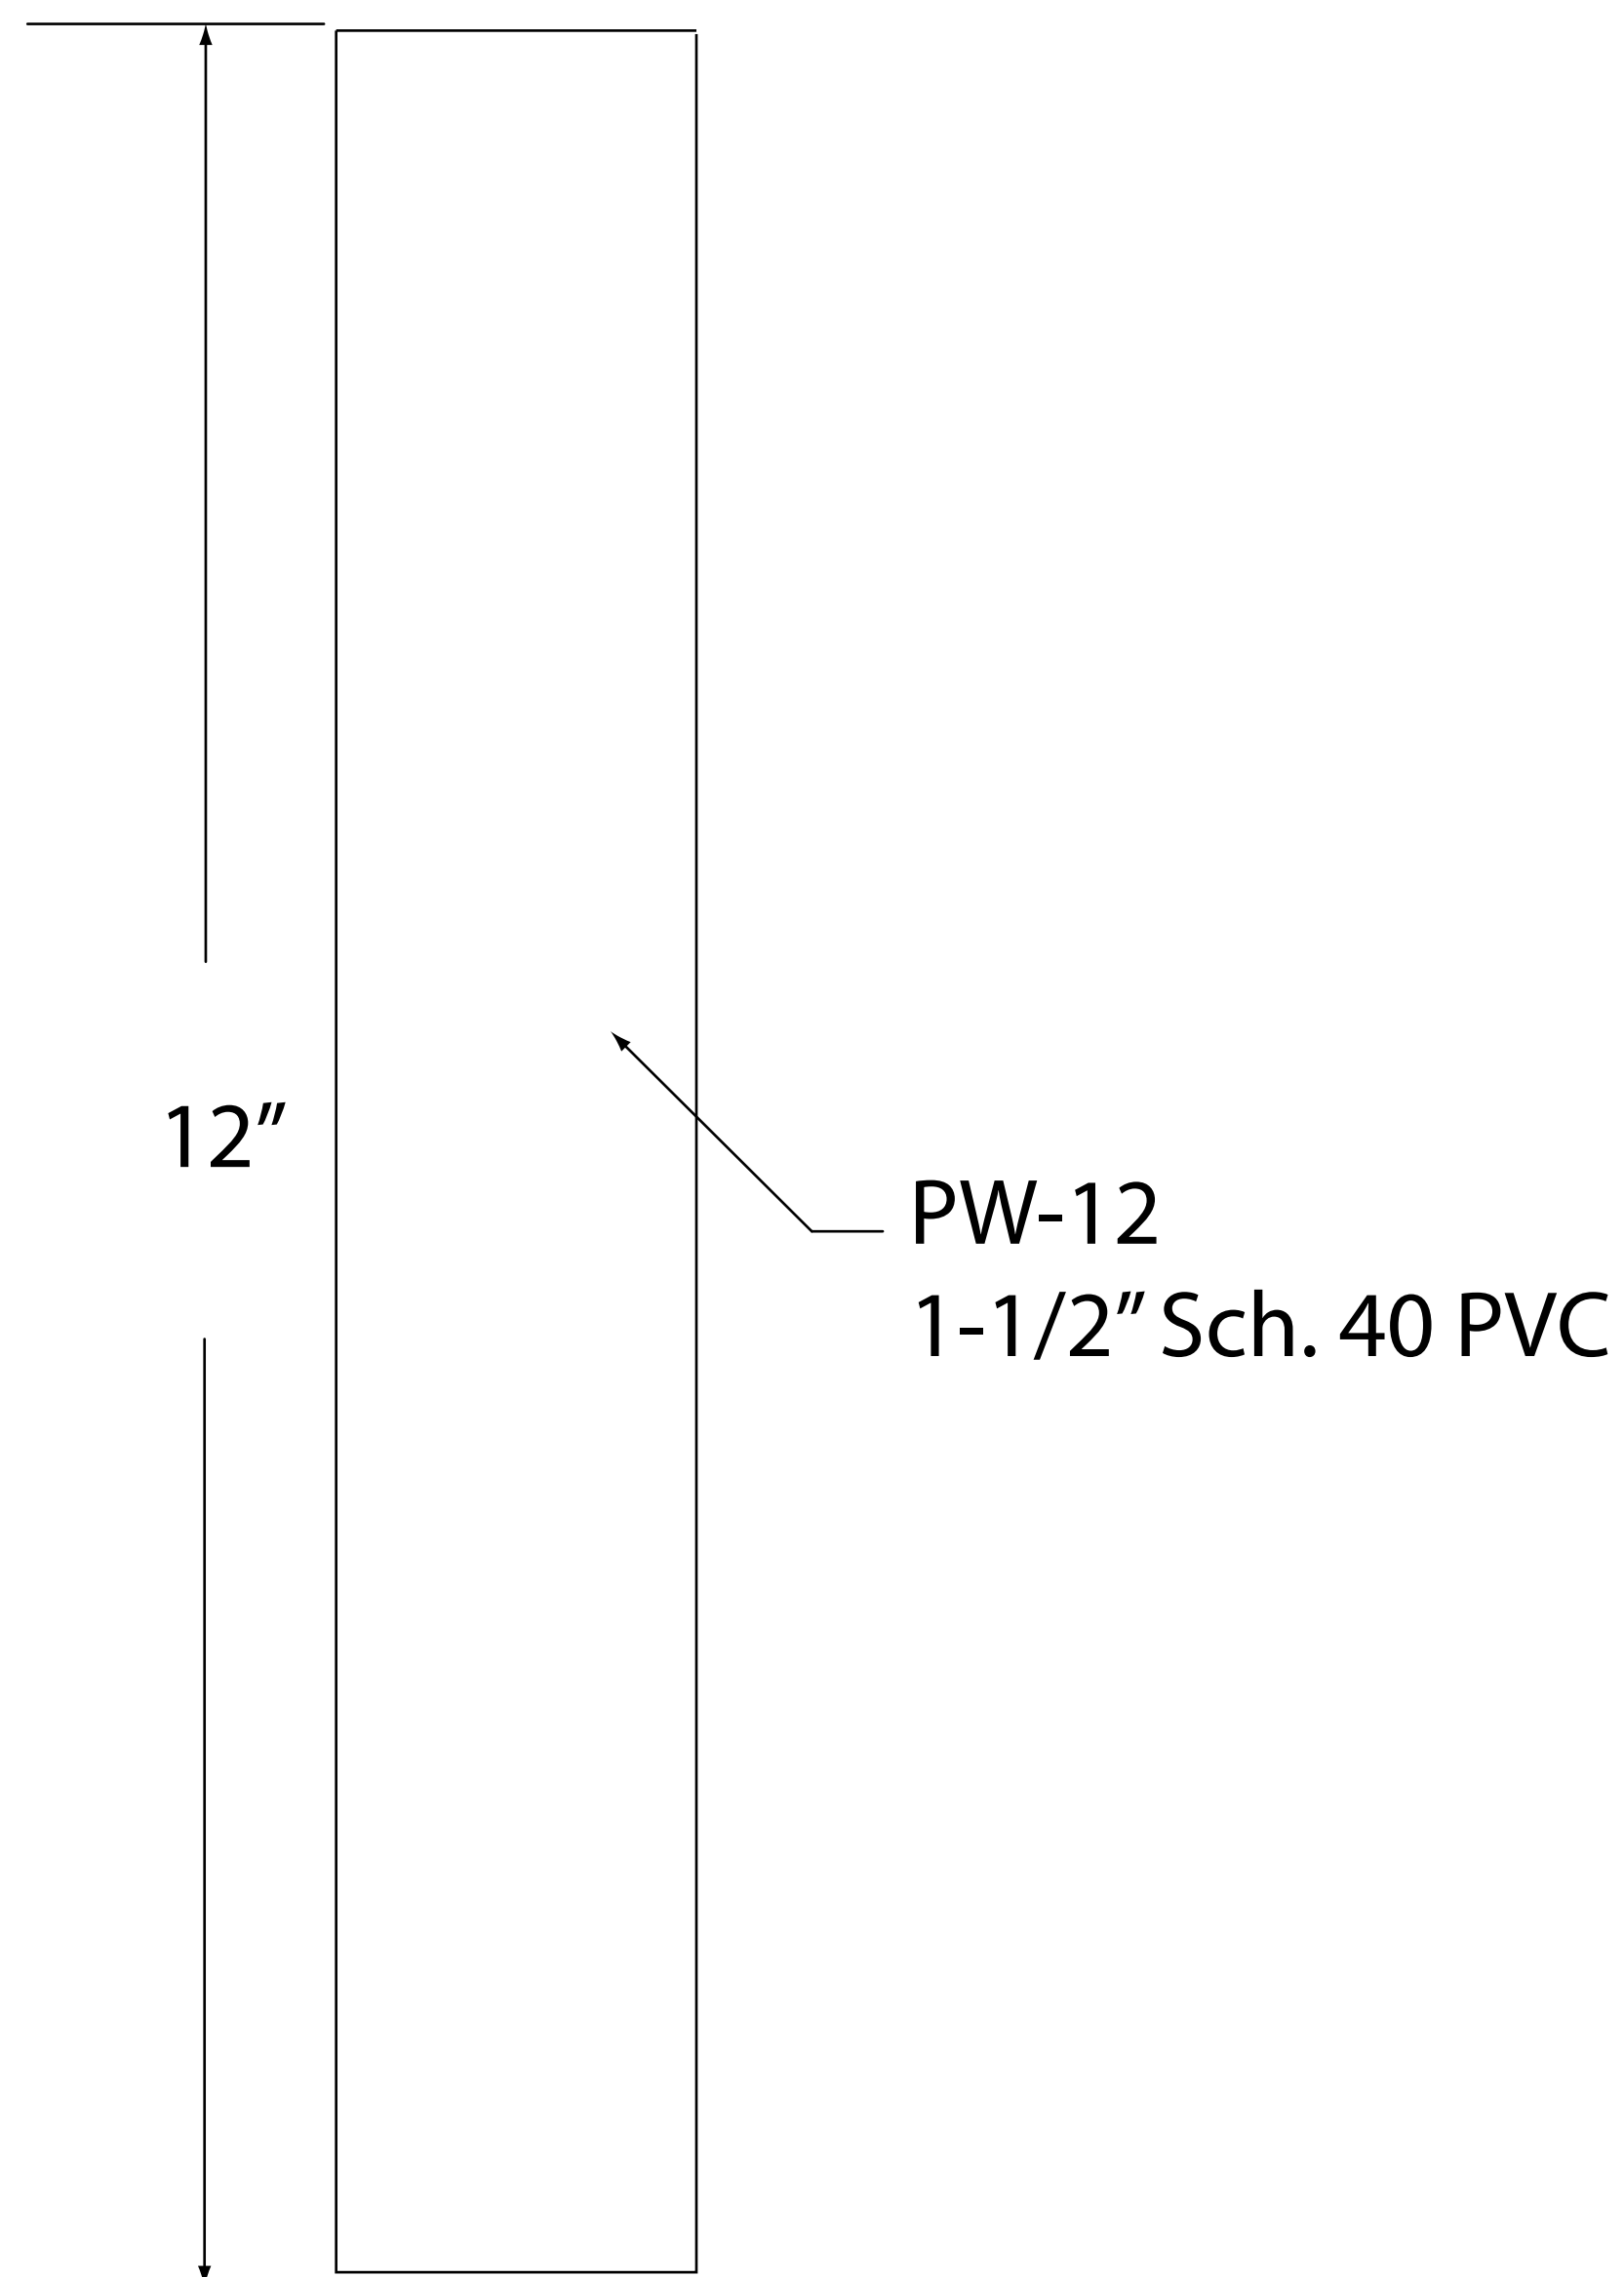

D493244LD

WESTBRASS
Fine Decorative Plumbing Since 1935

2429 E. Olympic Blvd.
Los Angeles, CA 90021

TITLE **Sch. 40 Linear Drain in PVC**

DWG NO. **D493244LD**

DATE **3-20-2015**

REV **B**

Scale **NTS**