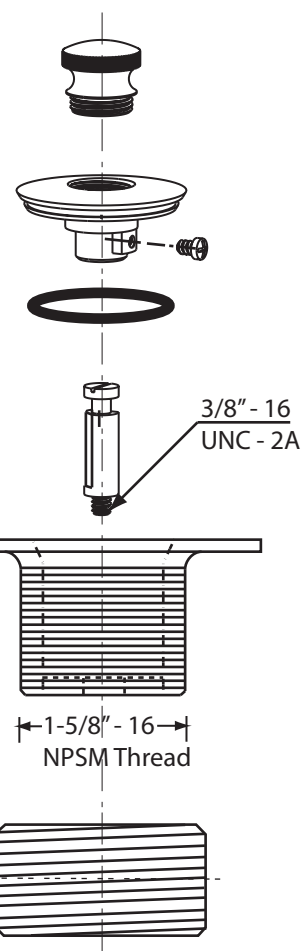

# D94K

<b>WESTBRASS</b> Fine Decorative Plumbing Since 1935		2429 E. Olympic Blvd. Los Angeles, CA 90021	
TITLE <b>Twist &amp; Close Universal 2-Hole Trim Set</b>			
DWG NO.	<b>D94K</b>	DATE	<b>8-15-2012</b>
Scale	<b>NTS</b>	REV	<b>B</b>
mrohfs		Sheet	1 of 1