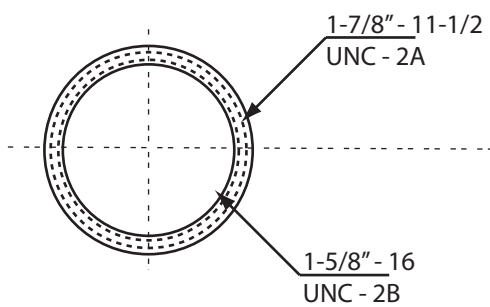

# D94K

<b>WESTBRASS</b> Fine Decorative Plumbing Since 1935		2429 E. Olympic Blvd. Los Angeles, CA 90021	
TITLE <b>Twist &amp; Close Universal 2-Hole Trim Set</b>			
DWG NO.	<b>D94K</b>	DATE	<b>8-15-2012</b>
Scale	<b>NTS</b>	REV	<b>B</b>
mrohfs		Sheet	1 of 1