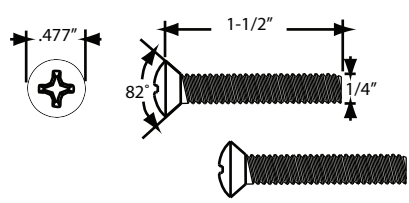

# D94K

<b>WESTBRASS</b> Fine Decorative Plumbing Since 1935		2429 E. Olympic Blvd. Los Angeles, CA 90021	
TITLE <b>Twist &amp; Close Universal 2-Hole Trim Set</b>			
DWG NO.	<b>D94K</b>	DATE	<b>8-15-2012</b>
Scale	<b>NTS</b>	REV	<b>B</b>
mrohfs		Sheet	1 of 1