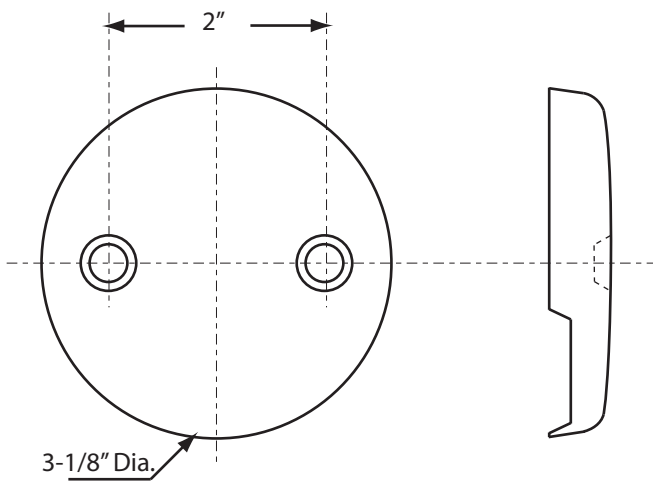

# D94K

<b>WESTBRASS</b> Fine Decorative Plumbing Since 1935		2429 E. Olympic Blvd. Los Angeles, CA 90021	
TITLE <b>Twist &amp; Close Universal 2-Hole Trim Set</b>			
DWG NO.	<b>D94K</b>	DATE	<b>8-15-2012</b>
Scale	<b>NTS</b>	REV	<b>B</b>
mrohfs		Sheet	1 of 1