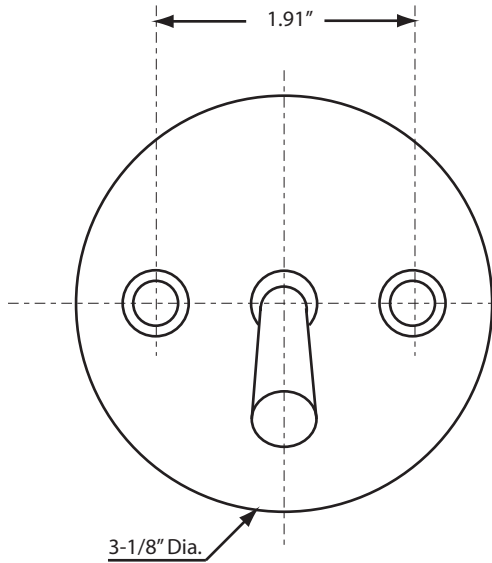

# D92 Trip Lever and Cover

#10 -24 x 1-5/8" Oval Head  
Brass Machine Screw