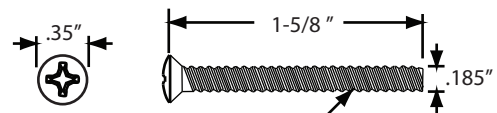

# D92 Trip Lever and Cover

#10 -24 x 1-5/8" Oval Head  
Brass Machine Screw