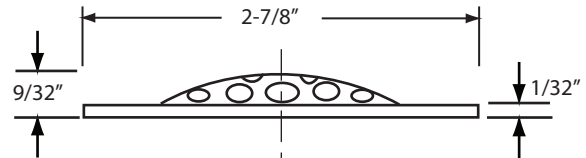

# D92 Trip Lever and Cover

#10 -24 x 1-5/8" Oval Head  
Brass Machine Screw