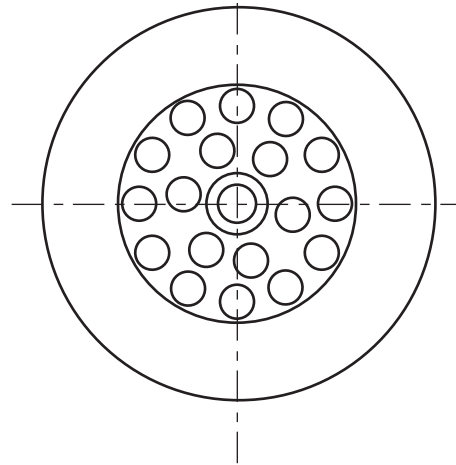

# D92 Trip Lever and Cover

#10 -24 x 1-5/8" Oval Head  
Brass Machine Screw