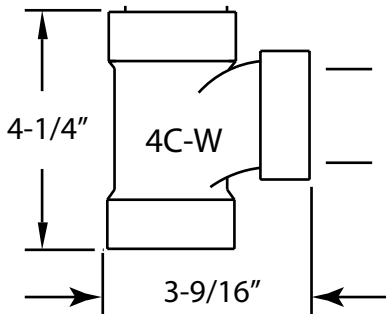

D50P27BJ-EL
Top Elbow
Assembly

1-1/2" Sch 40
Not Supplied

27" Cable
D50-27

1-1/2" PVC
Solvent Weld

Bath Shoe Elbow Less
Cable D50-8P