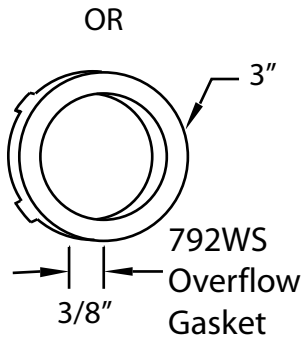

D50P27BJ-EL
Top Elbow
Assembly

1-1/2" Sch 40
Not Supplied

27" Cable
D50-27

1-1/2" PVC
Solvent Weld

Bath Shoe Elbow Less
Cable D50-8P