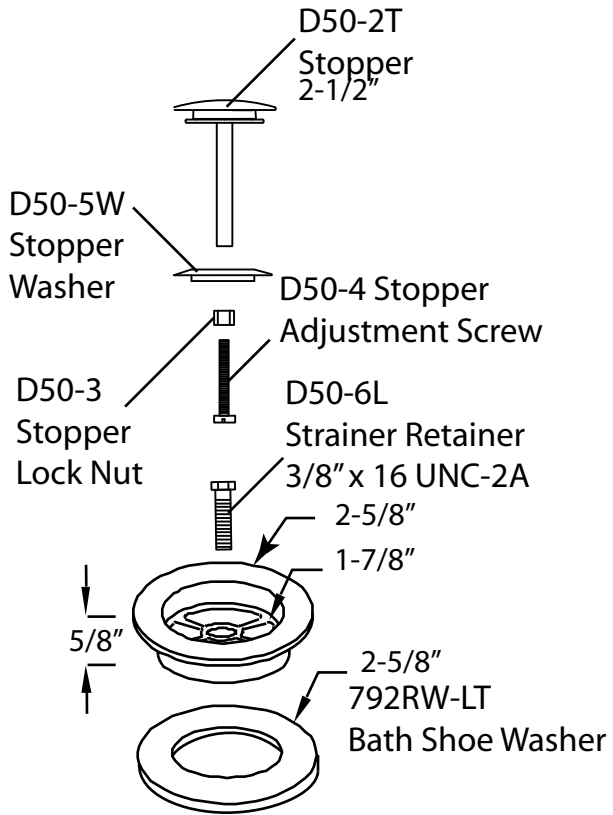

D50P27BJ-EL
Top Elbow
Assembly

1-1/2" Sch 40
Not Supplied

27" Cable
D50-27

1-1/2" PVC
Solvent Weld

Bath Shoe Elbow Less
Cable D50-8P