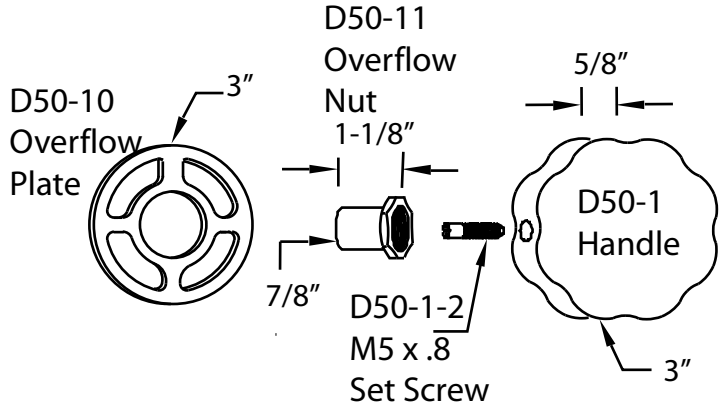

D50P27BJ-EL
Top Elbow
Assembly

1-1/2" Sch 40
Not Supplied

27" Cable
D50-27

1-1/2" PVC
Solvent Weld

Bath Shoe Elbow Less
Cable D50-8P