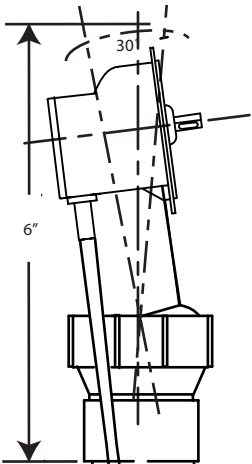

D50P27BJ-EL
Top Elbow
Assembly

1-1/2" Sch 40
Not Supplied

27" Cable
D50-27

1-1/2" PVC
Solvent Weld

Bath Shoe Elbow Less
Cable D50-8P