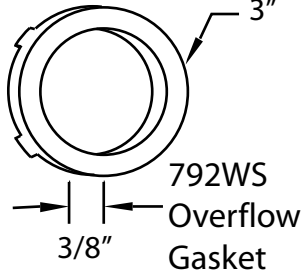

PART NO. D50A45BJ

SPECIFICATION SHEET

Sch. 40 ABS 45" Ball Joint Cable Drive Bath Waste and Overflow

D50A45BJ-EL
Top Elbow
Assembly

5/8"

792WT
3" Tapered
Overflow
Gasket

OR

792WS
3/8" Overflow
Gasket

D50-11
Overflow
Nut
1-1/8"

5/8"

D50-10
Overflow
Plate

7/8"

D50-1-2
M5 x .8
Set Screw

D50-1
Handle

3"

D50-2T
Stopper
2-1/2"

D50-5W
Stopper
Washer

D50-4 Stopper
Adjustment Screw

D50-3
Stopper
Lock Nut

D50-6L
Strainer Retainer
3/8" x 16 UNC-2A

1-1/2" Sch 40
Not Supplied

5/8"

45" Cable
D50-45

2-5/8"
792RW-LT
Bath Shoe Washer

4-1/4"

4C-B

1-1/2" PVC
Solvent Weld

Bath Shoe Elbow Less
Cable D50-8B

3-9/16"