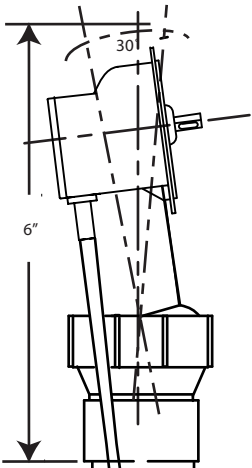

PART NO. D50A27BJ

SPECIFICATION SHEET

Sch. 40 ABS 27" Ball Joint Cable Drive Bath Waste and Overflow

D50A27BJ-EL
Top Elbow
Assembly

5/8"

792WT
Tapered
Overflow
Gasket

OR

792WS
Overflow
Gasket

3/8"

D50-10
Overflow
Plate

D50-11
Overflow
Nut

1-1/8"
7/8"
D50-1-2
M5 x .8
Set Screw

5/8"

D50-1
Handle

3"

D50-2T
Stopper
2-1/2"

D50-5W
Stopper
Washer

D50-4 Stopper
Adjustment Screw

D50-3
Stopper
Lock Nut

D50-6L
Strainer Retainer
3/8" x 16 UNC-2A

5/8"

2-5/8"
1-7/8"
2-5/8"
792RW-LT
Bath Shoe Washer

4-1/4"

4C-B

1-1/2" PVC
Solvent Weld

3-9/16"

Bath Shoe Elbow Less
Cable D50-8B

1-1/2" Sch 40
Not Supplied

27" Cable
D50-27