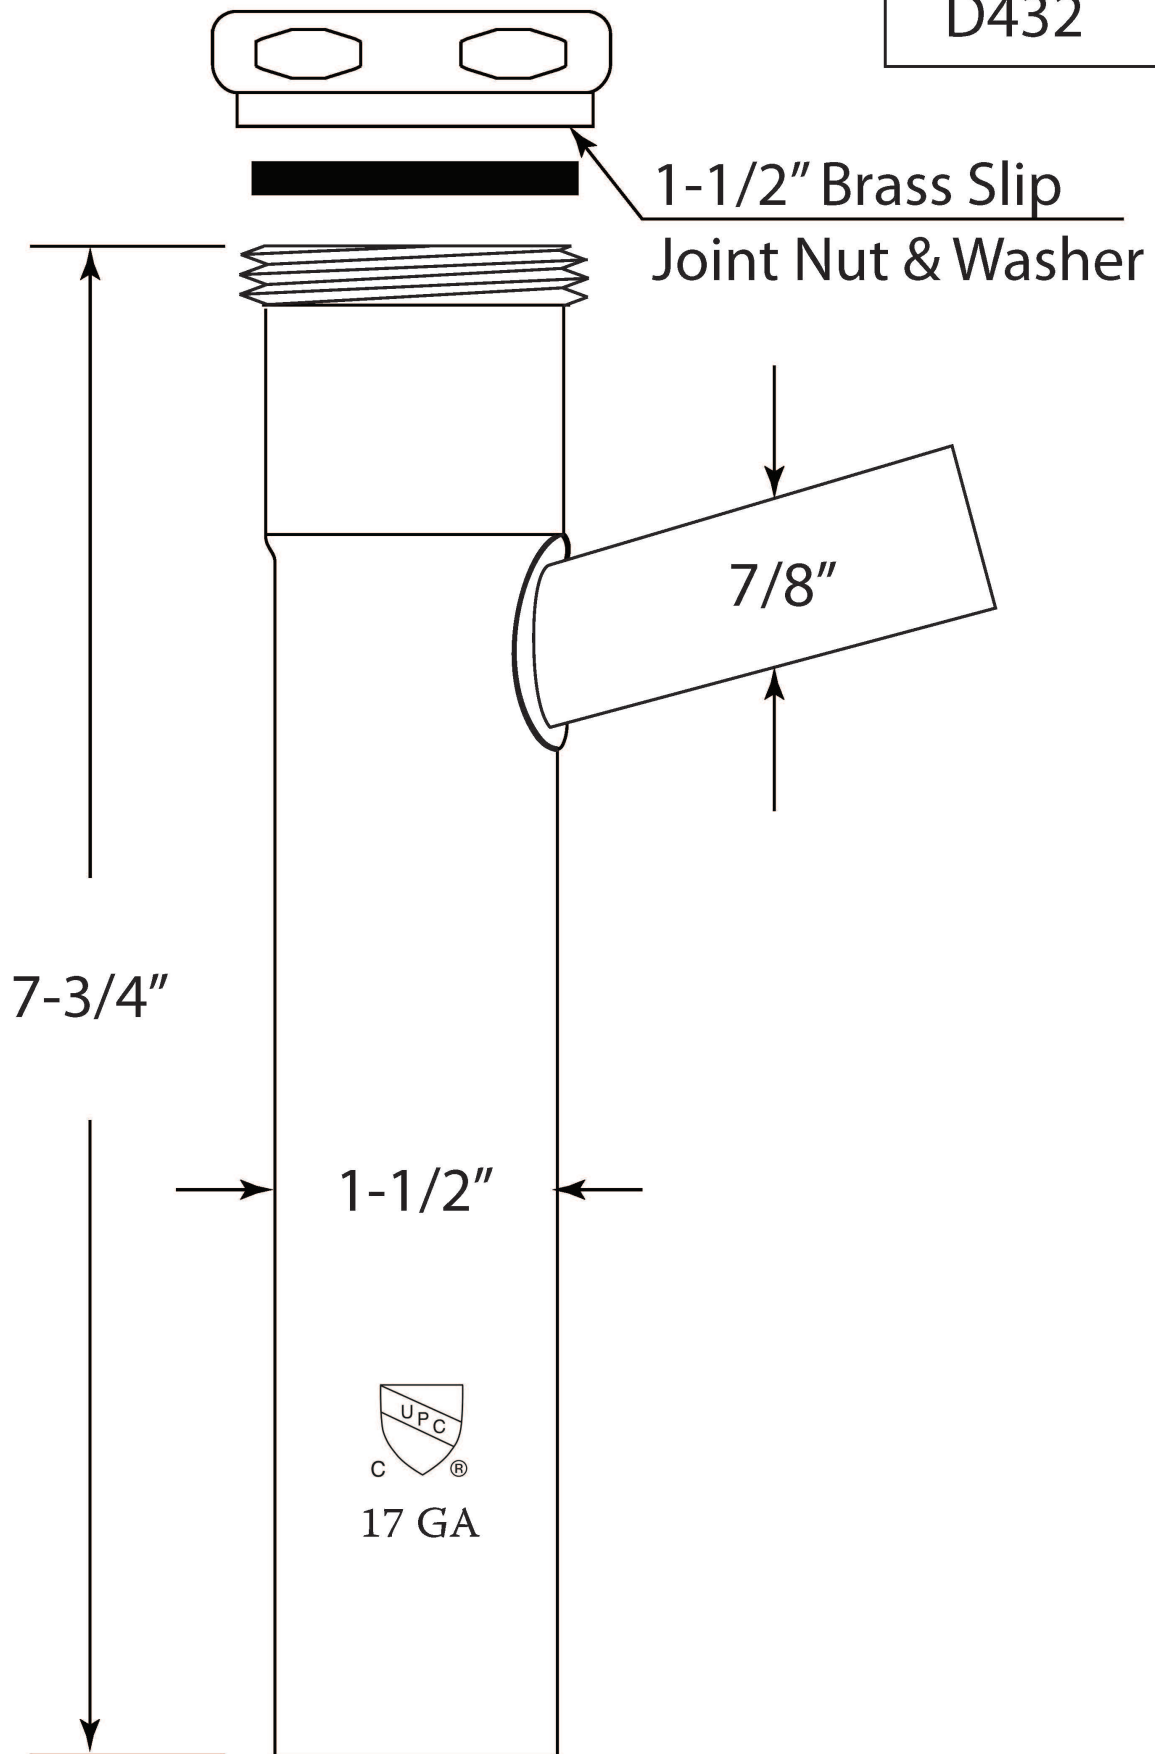

D432

WESTBRASS
Fine Decorative Plumbing Since 1935

2429 E. Olympic Blvd.
Los Angeles, CA 90021

TITLE Y-Branch Slip Joint Tee w/ 7/8" Branch

DWG NO. D432

DATE 10-21-2016

REV A

Scale