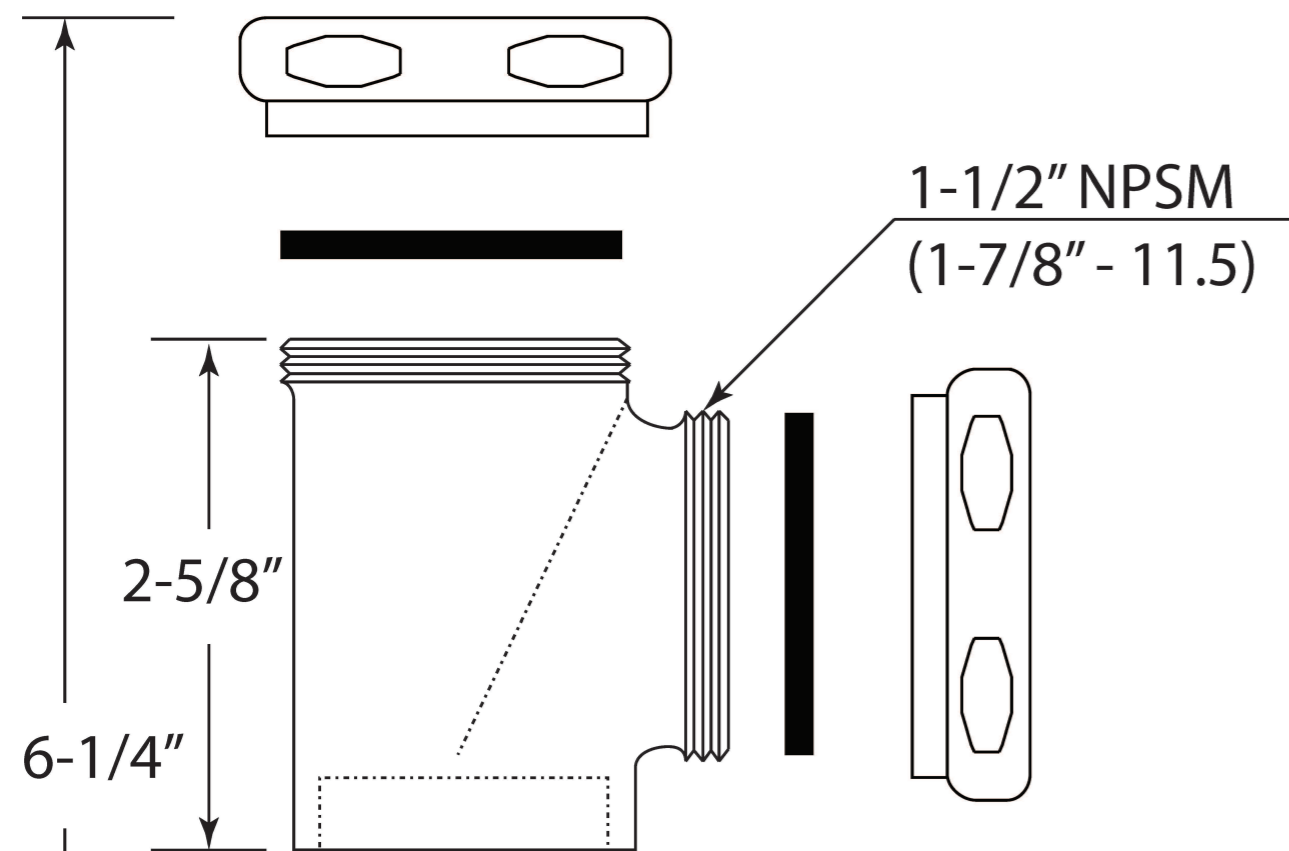

D430

1-1/2 Slip Joint
Brass Nuts

1-1/2" Slip Joint
Washer

WESTBRASS
Fine Decorative Plumbing Since 1935

2429 E. Olympic Blvd.
Los Angeles, CA 90021

TITLE
1-1/2" Brass 17 ga. Continuous Waste - w/ Baffle - LA Code

DWG NO. **D430**

DATE 10-20-2016

REV A

Scale mrohfs

Sheet 1 of 1