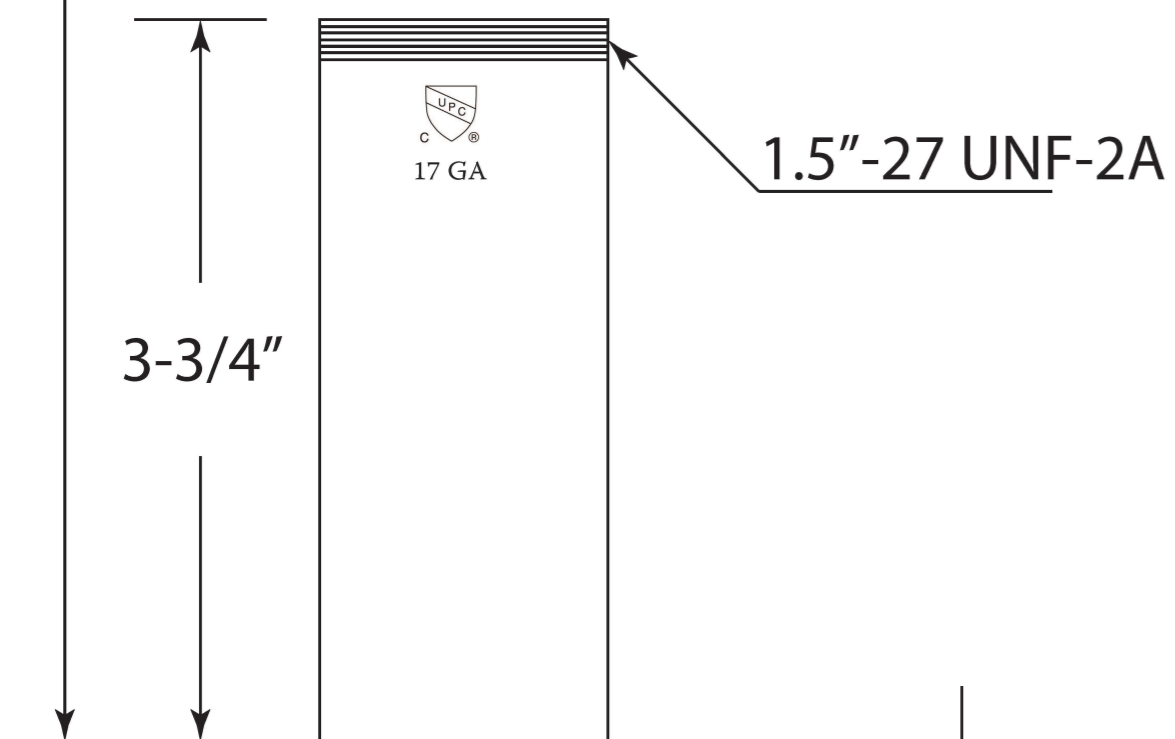

D430

1-1/2 Slip Joint
Brass Nuts

1-1/2" Slip Joint
Washer

WESTBRASS
Fine Decorative Plumbing Since 1935

2429 E. Olympic Blvd.
Los Angeles, CA 90021

TITLE
1-1/2" Brass 17 ga. Continuous Waste - w/ Baffle - LA Code

DWG NO. **D430**

DATE 10-20-2016

REV A

Scale mrohfs

Sheet 1 of 1