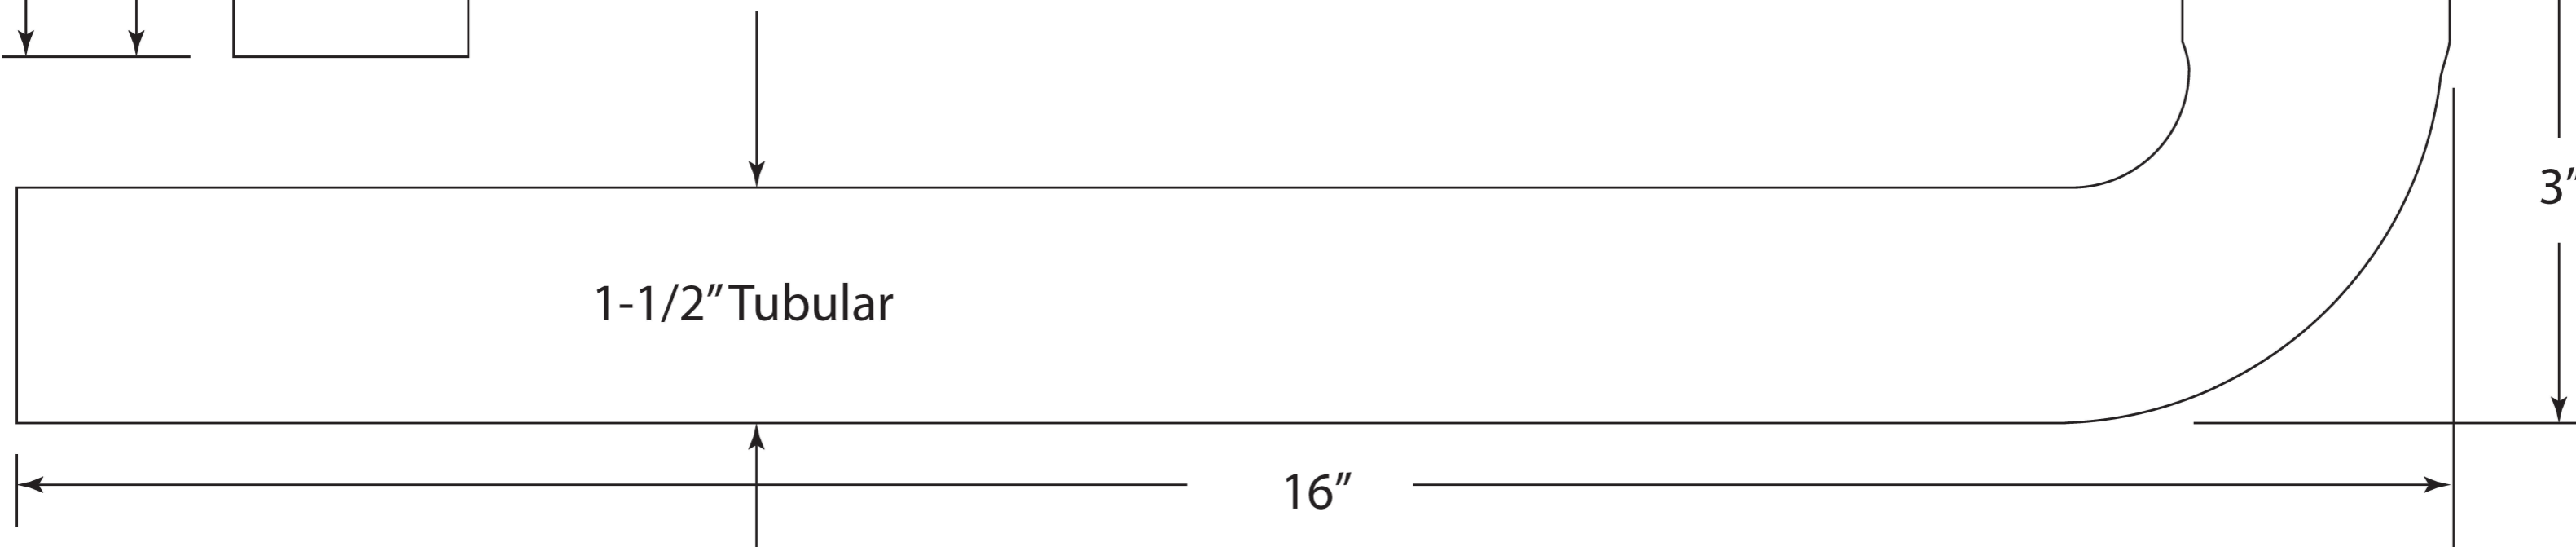

D430

1-1/2 Slip Joint
Brass Nuts

1-1/2" Slip Joint
Washer

WESTBRASS
Fine Decorative Plumbing Since 1935

2429 E. Olympic Blvd.
Los Angeles, CA 90021

TITLE
1-1/2" Brass 17 ga. Continuous Waste - w/ Baffle - LA Code

DWG NO. **D430**

DATE 10-20-2016

REV A

Scale mrohfs

Sheet 1 of 1