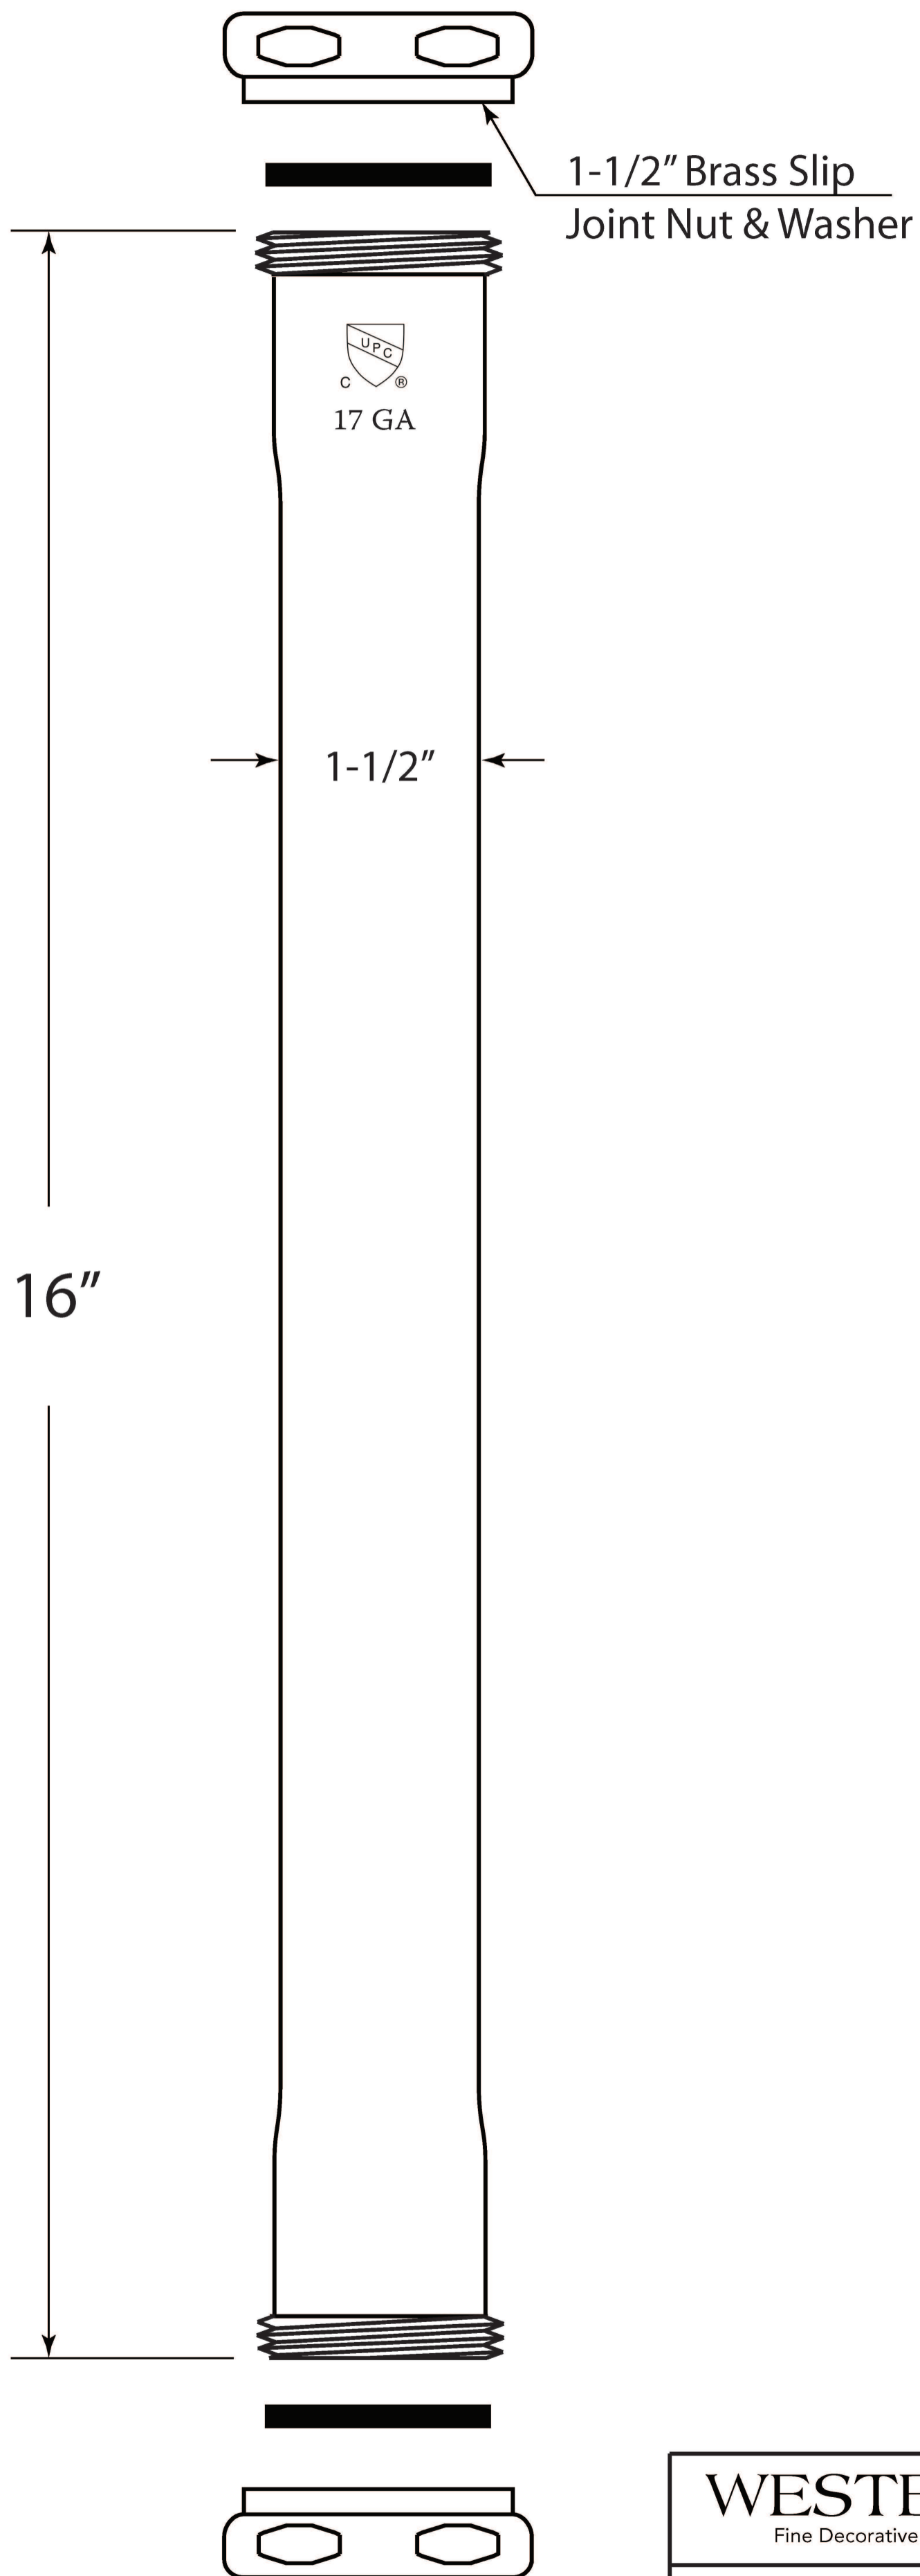

D42316

WESTBRASS
Fine Decorative Plumbing Since 1935

2429 E. Olympic Blvd.
Los Angeles, CA 90021

TITLE **Double Ended Slip Joint Extension Tube**

DWG NO. **D42316**

DATE **10-21-2016**

REV **A**

Scale