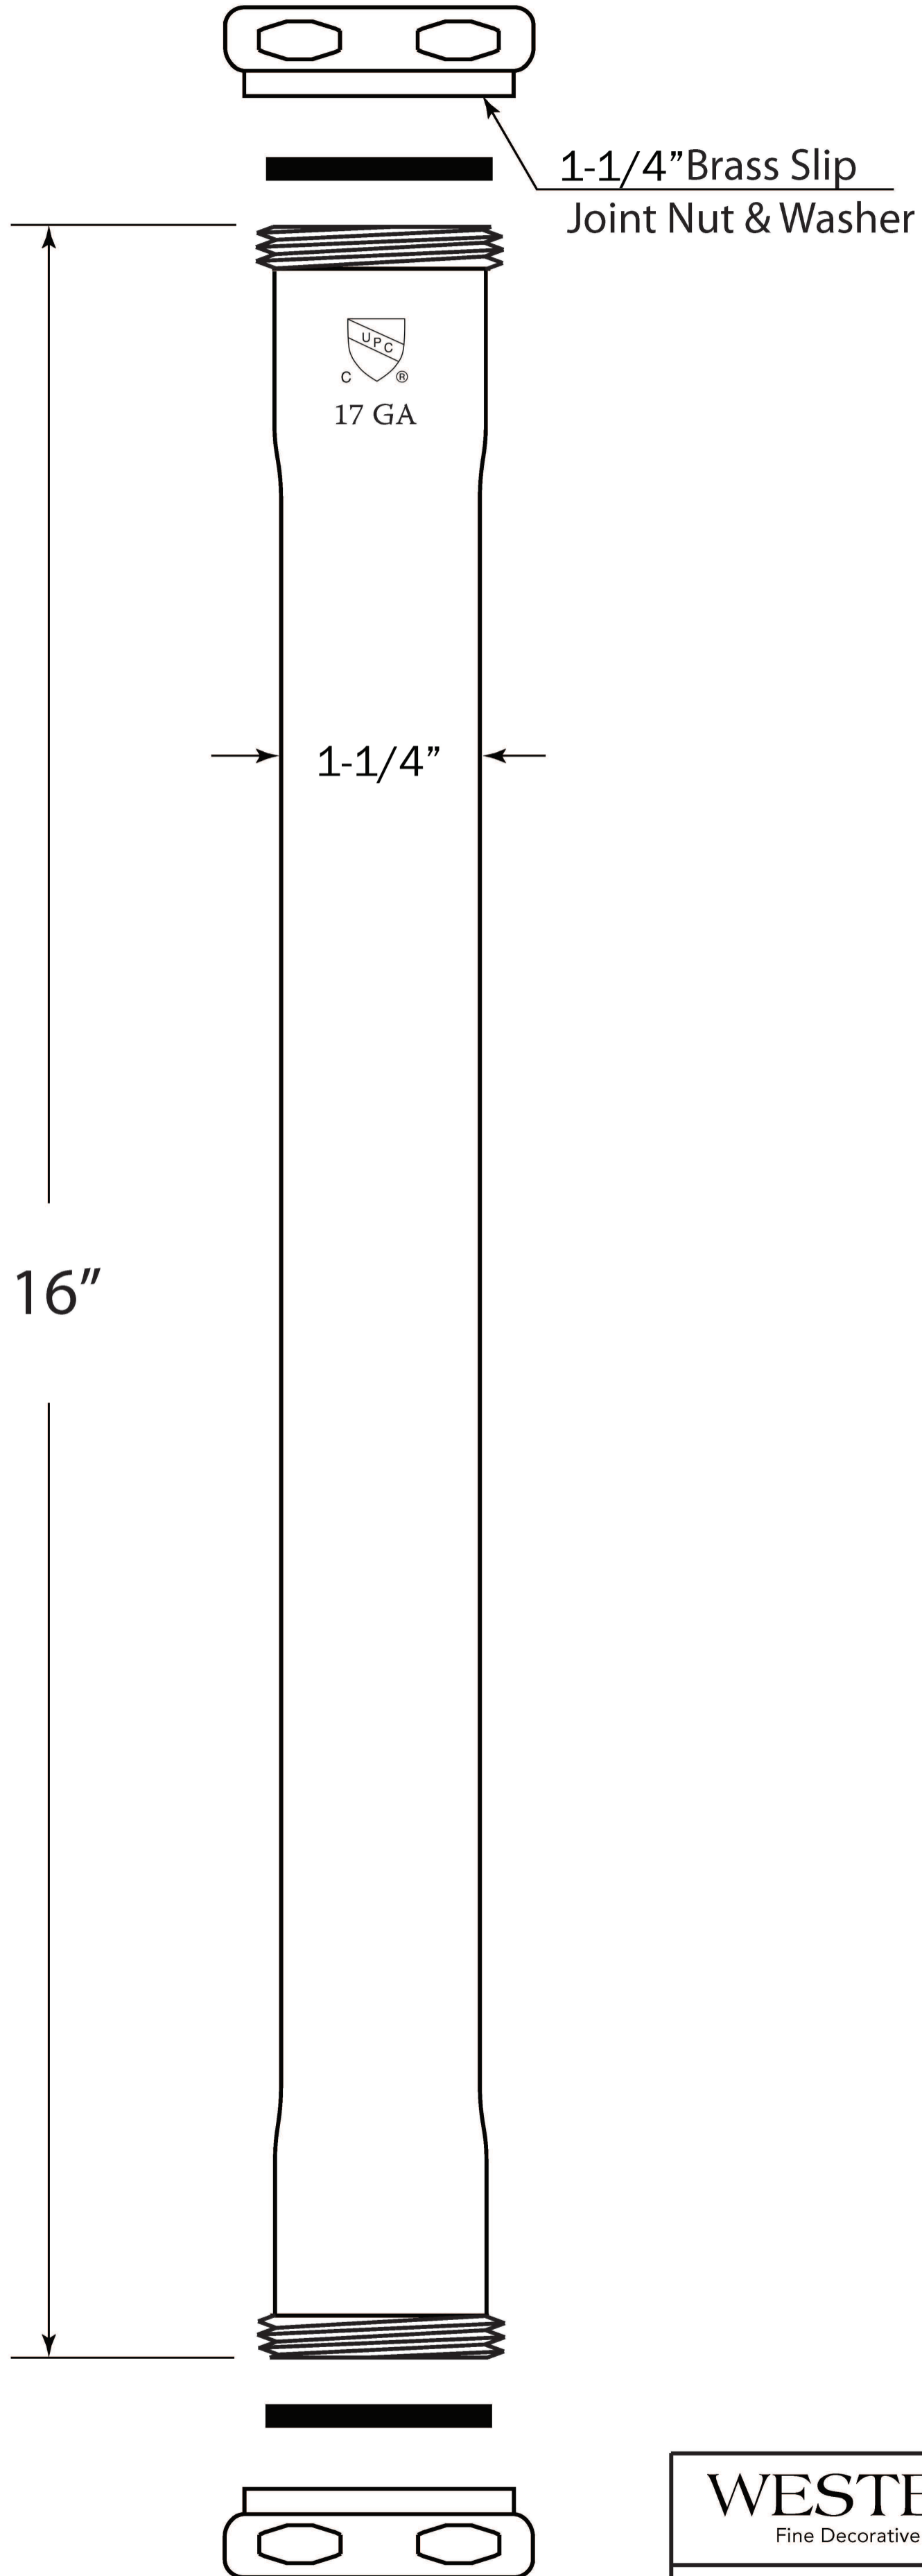

D42116

WESTBRASS Fine Decorative Plumbing Since 1935		2429 E. Olympic Blvd. Los Angeles, CA 90021	
TITLE Double Ended Slip Joint Extension Tube			
DWG NO. D42116		DATE 10-21-2016	REV A
Scale	mrohfs	Sheet	1 of 1