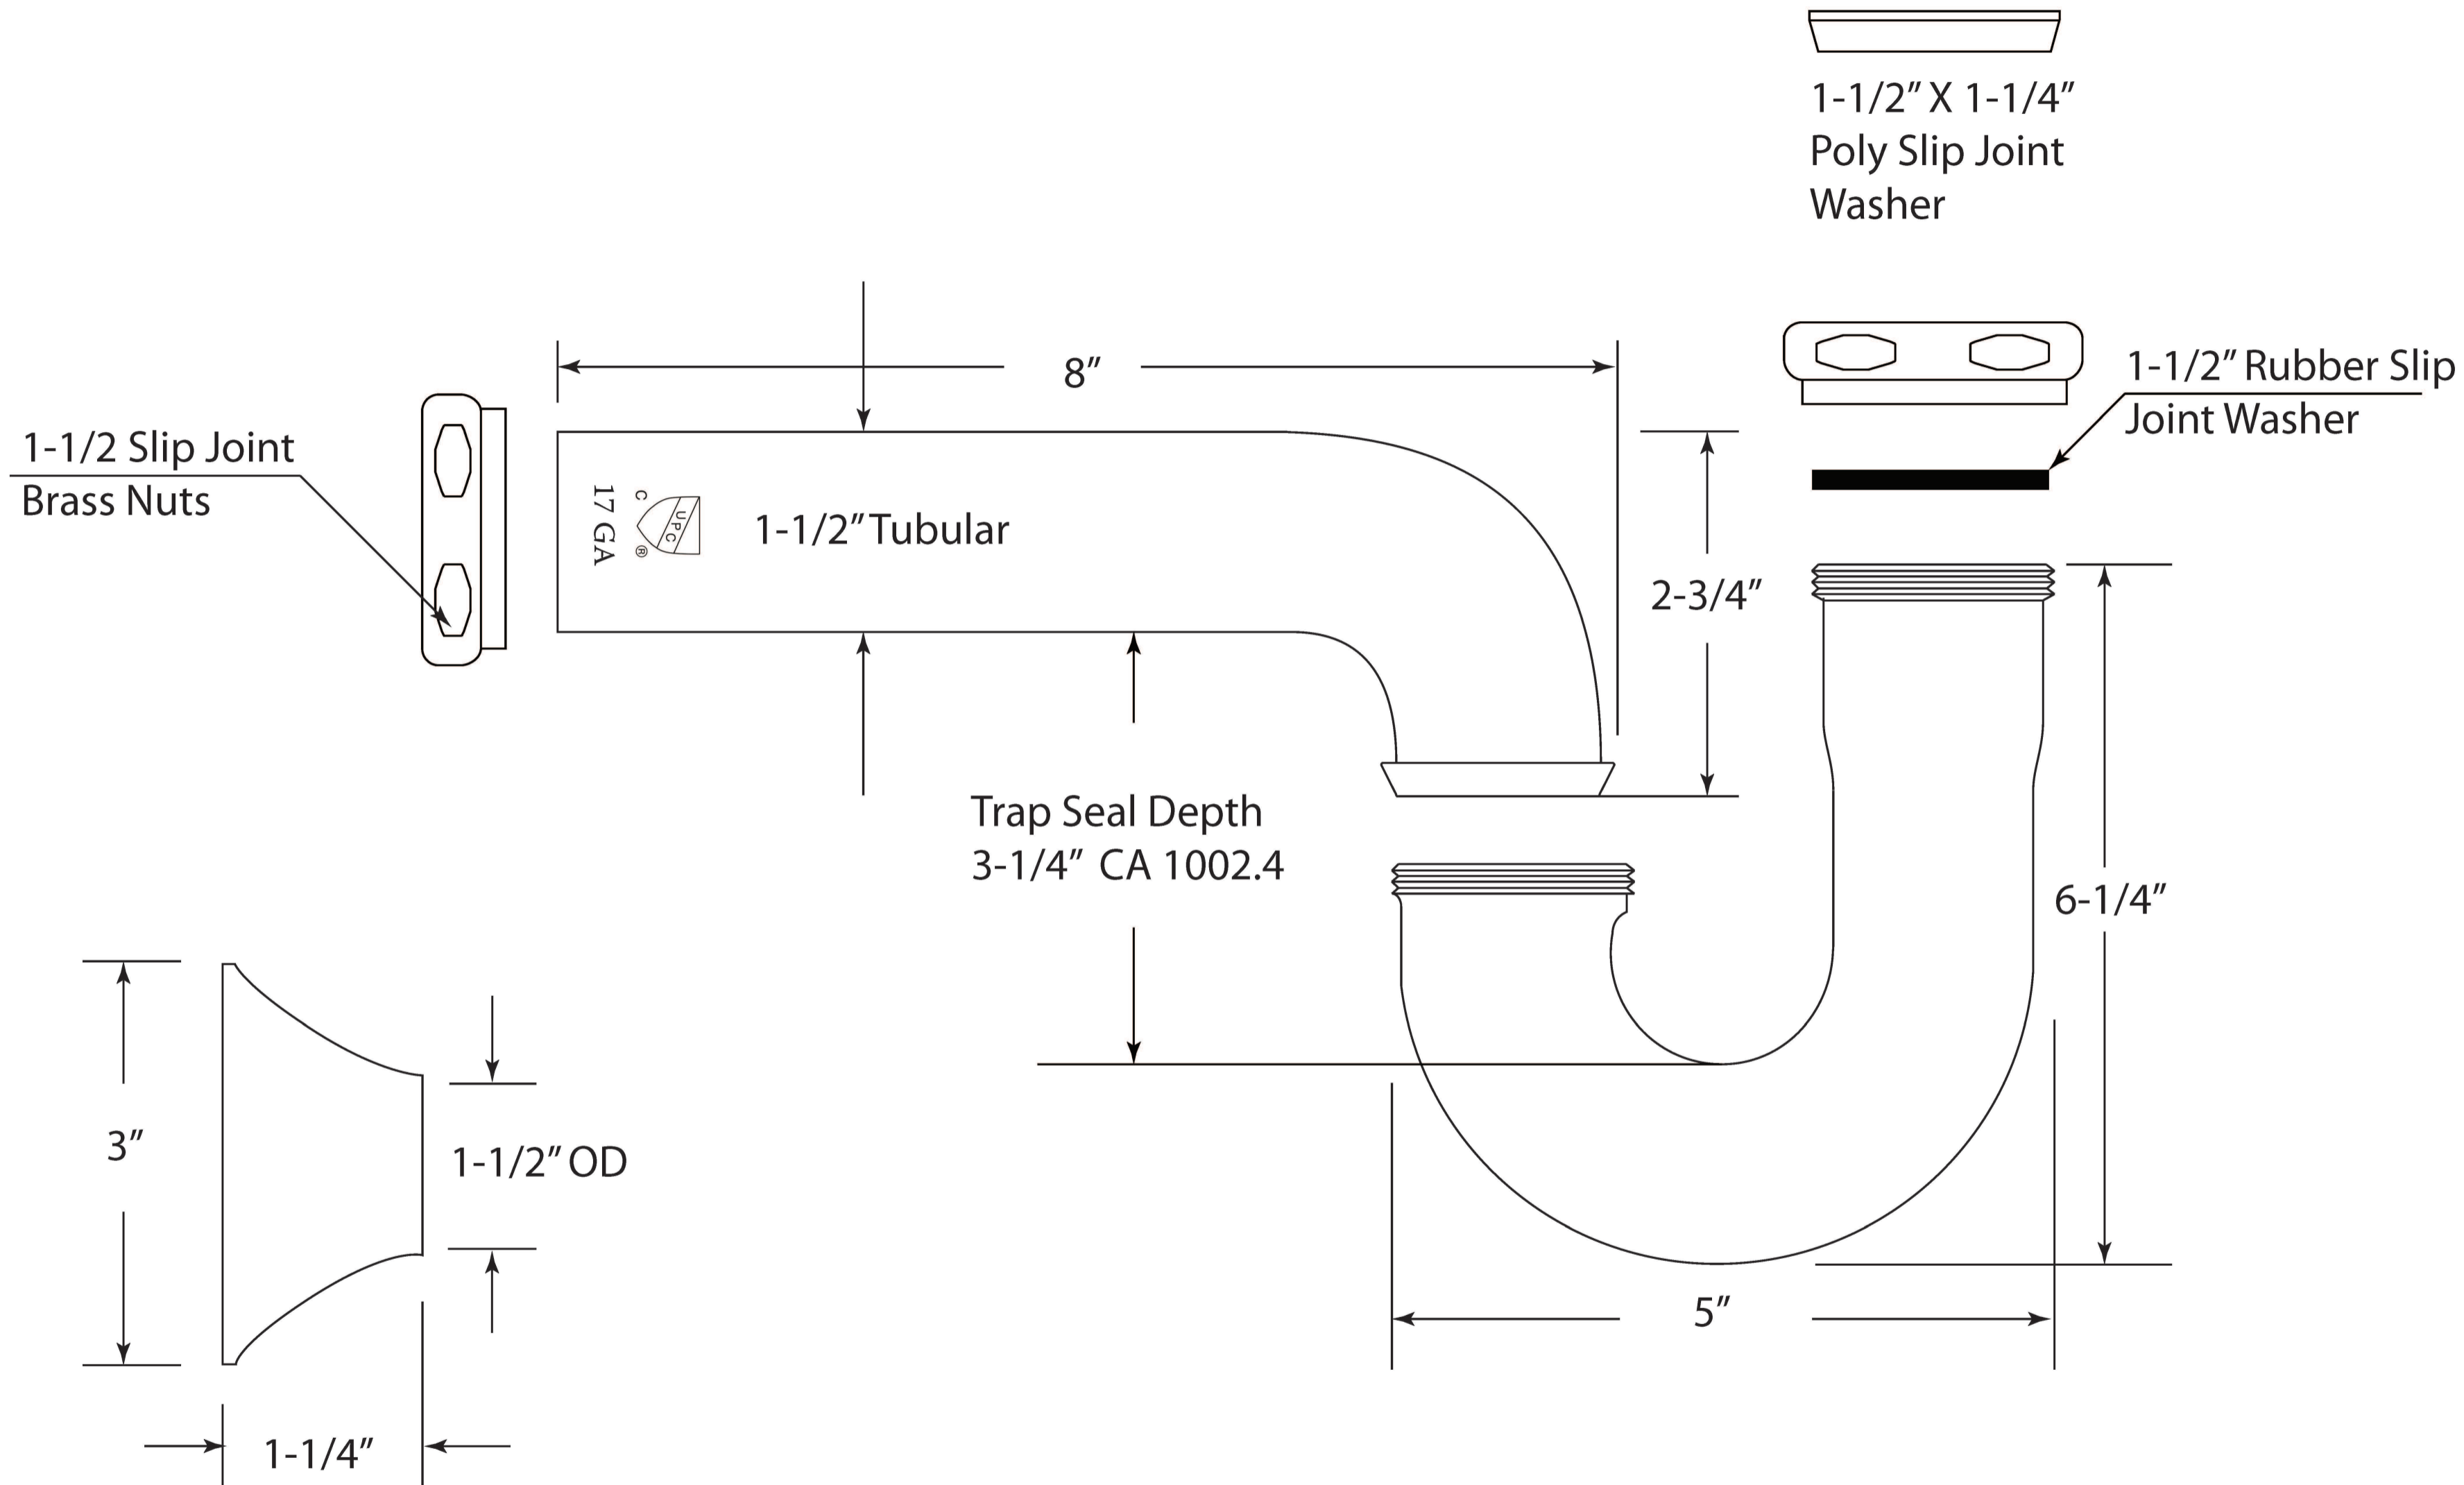

D400G

**WESTBRASS**  
Fine Decorative Plumbing Since 1935

2429 E. Olympic Blvd.  
Los Angeles, CA 90021

TITLE 1-1/2" Ground Joint P-Trap 17 ga. with Flange

DWG NO. **D400G**

DATE 10-20-2016

REV A

Scale