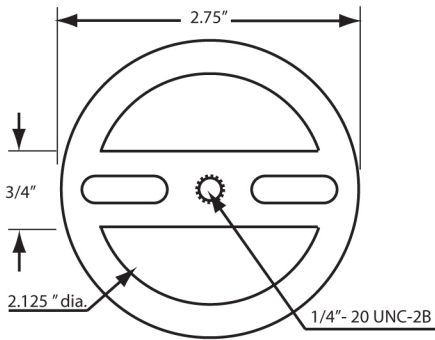

D398RK

Drain & Overflow Kit

For two hole top elbows

1/4" - 20 x 1-1/24"
Pan Head Screws