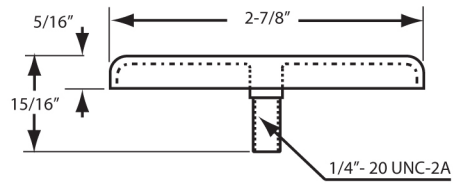

D398RK

Drain & Overflow Kit

For two hole top elbows

1/4" - 20 x 1-1/24"
Pan Head Screws