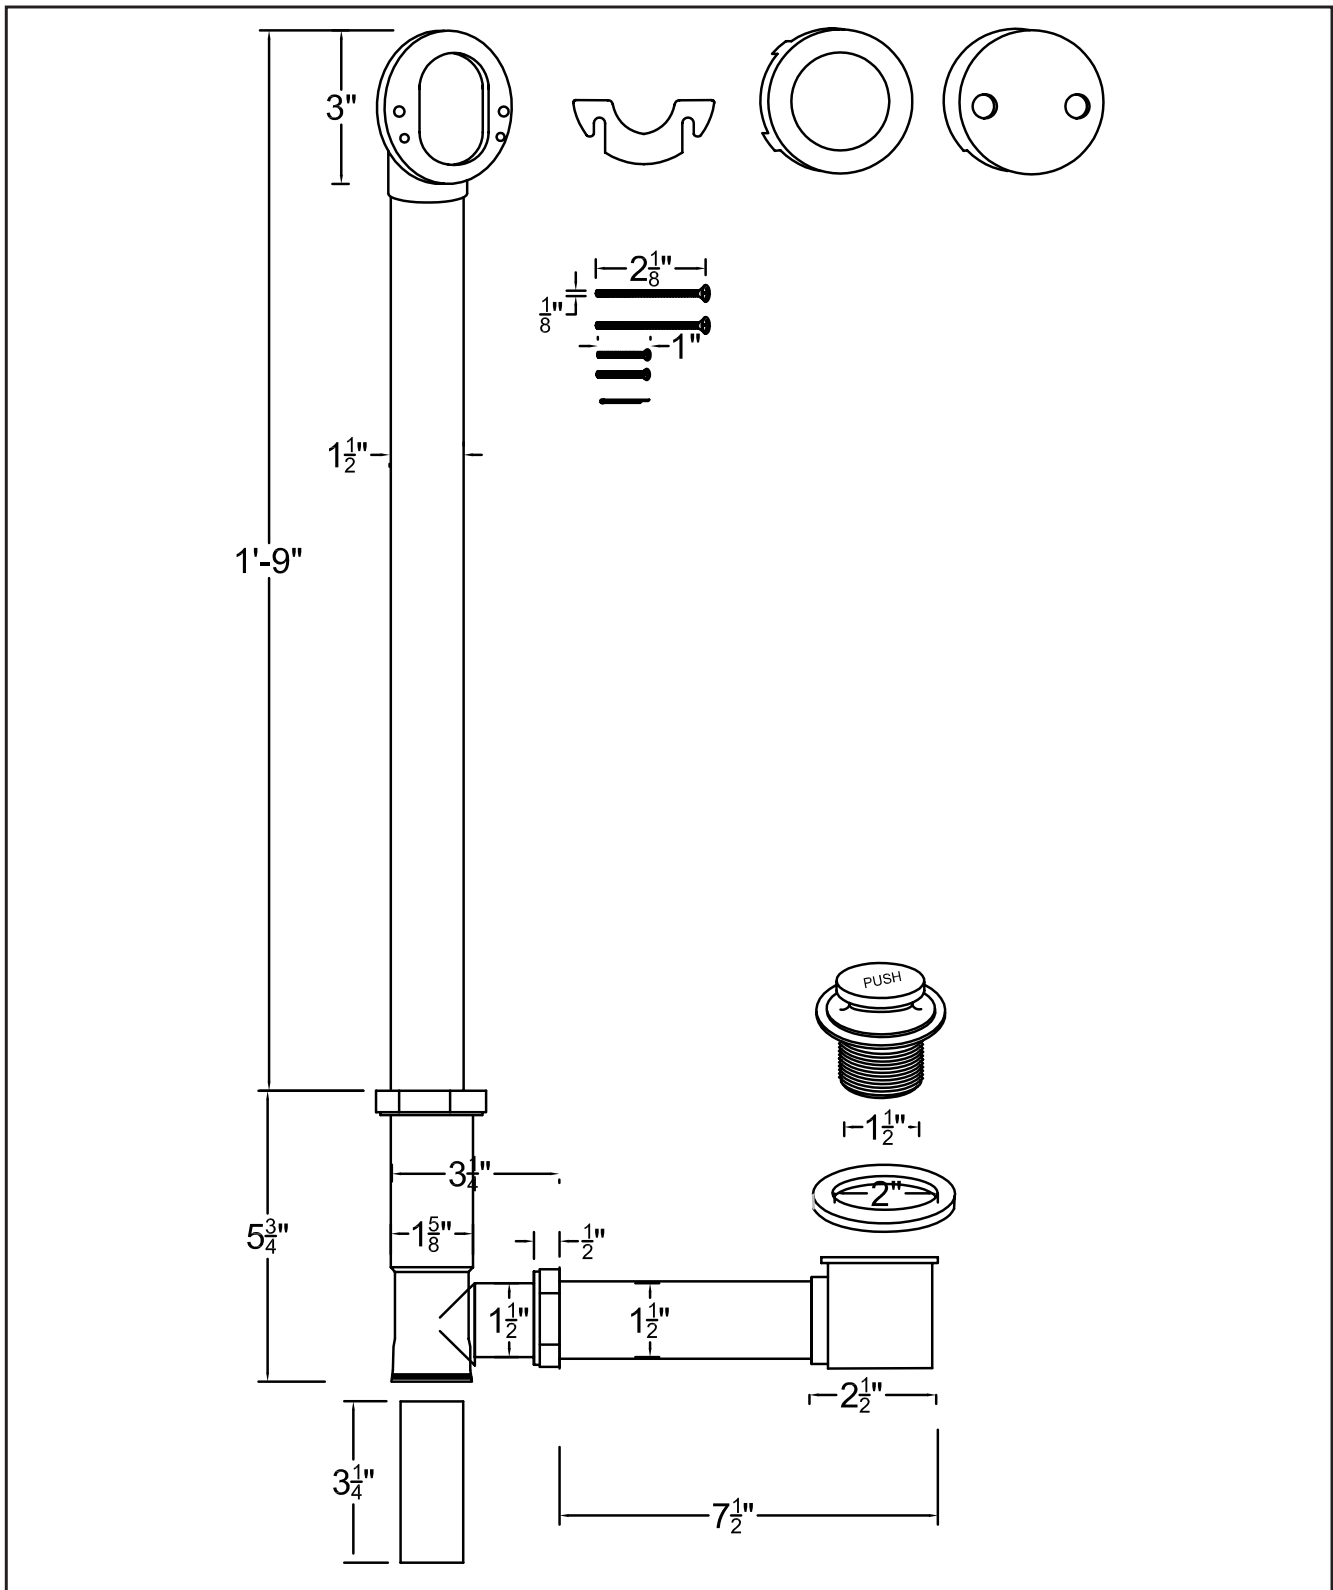

D326

TIP TOE STYLE

D326 1-1/2" Tip toe style waste & overflow with 2 hole faceplate. For tubs up to 22-1/2" deep. All brass heavy duty 17 gauge. Only face plate, screws and bath drain are finished.

WESTBRASS