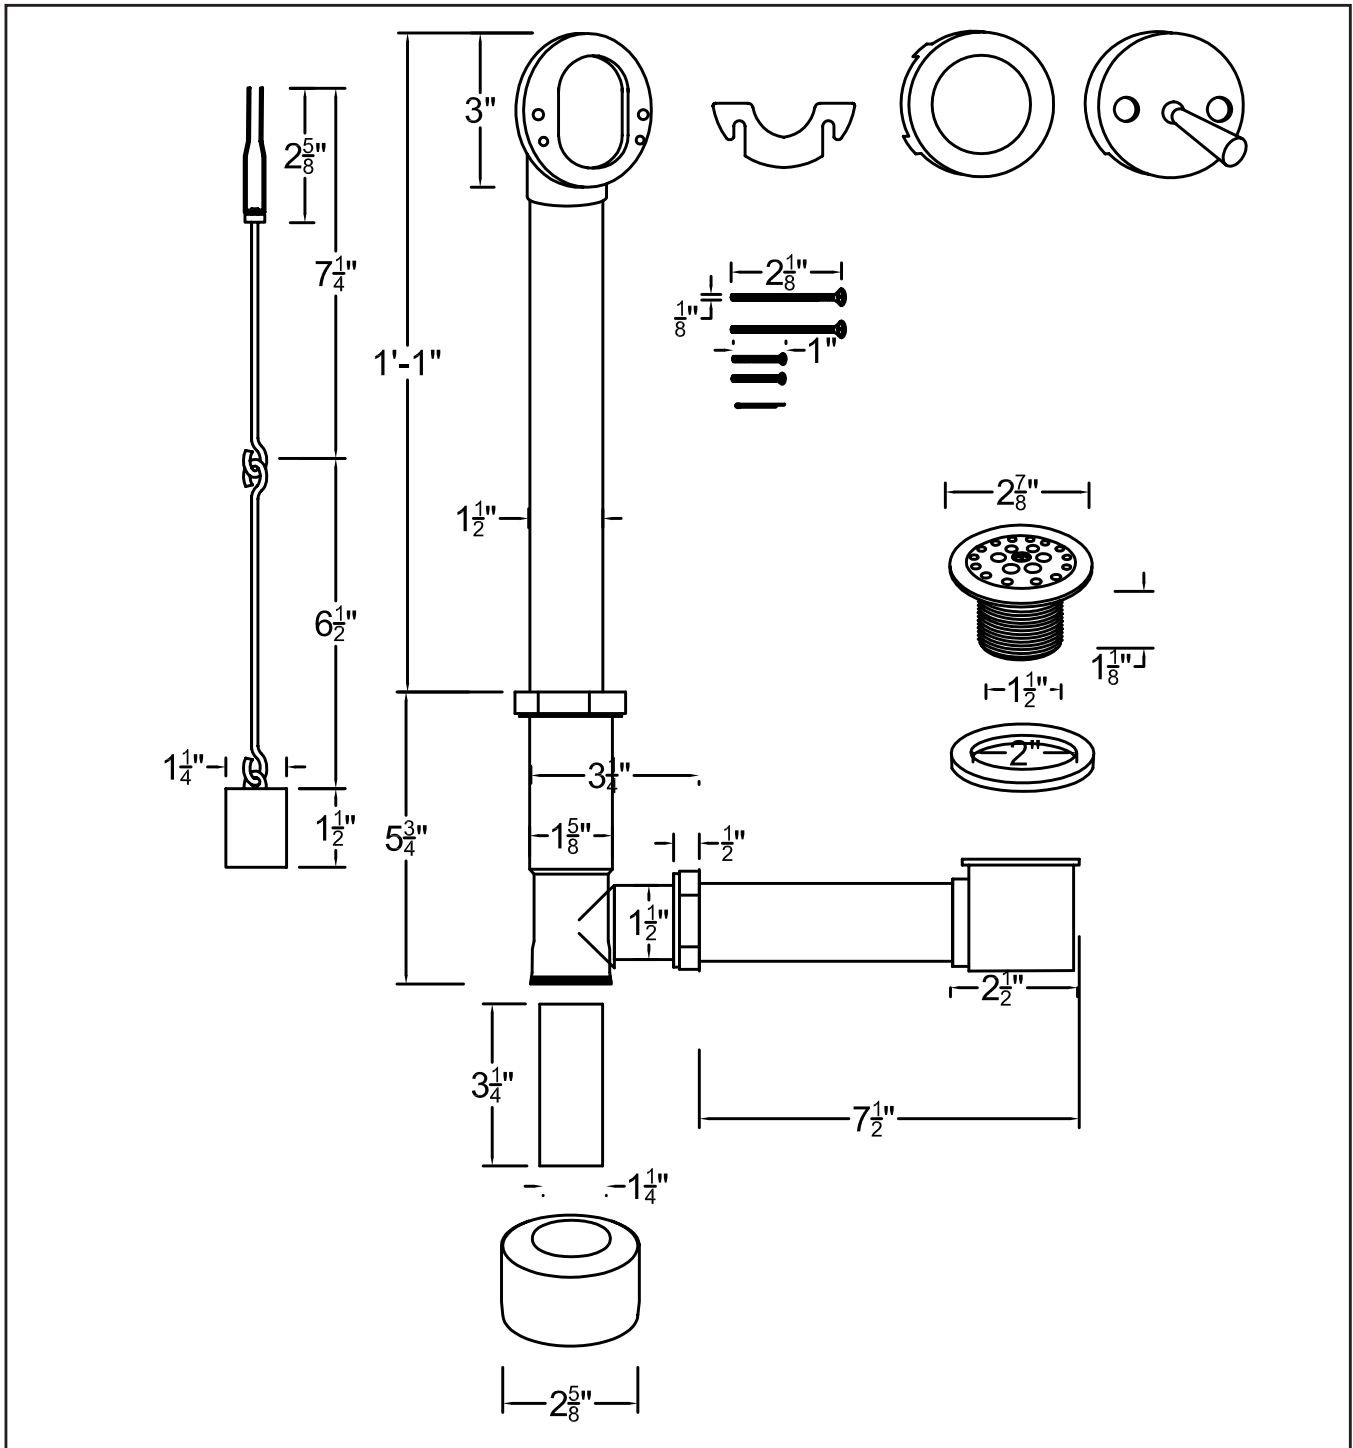

D3231K

TRIP LEVER STYLE

D3231K 1-1/2" Trip lever style waste & overflow with beehive strainer.
For tubs up to 14" deep. All exposed parts are finished heavy duty 17
gauge brass. Includes 6" tail piece and box flange.