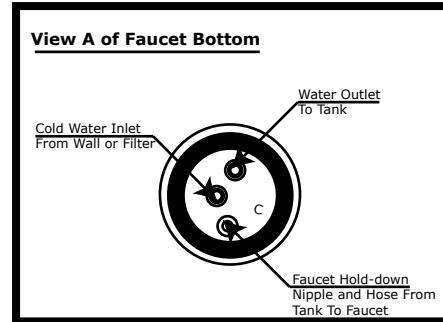

D2051 Hot and Cold Dispenser

**MUST BE USED WITH
HOT WATER TANK**