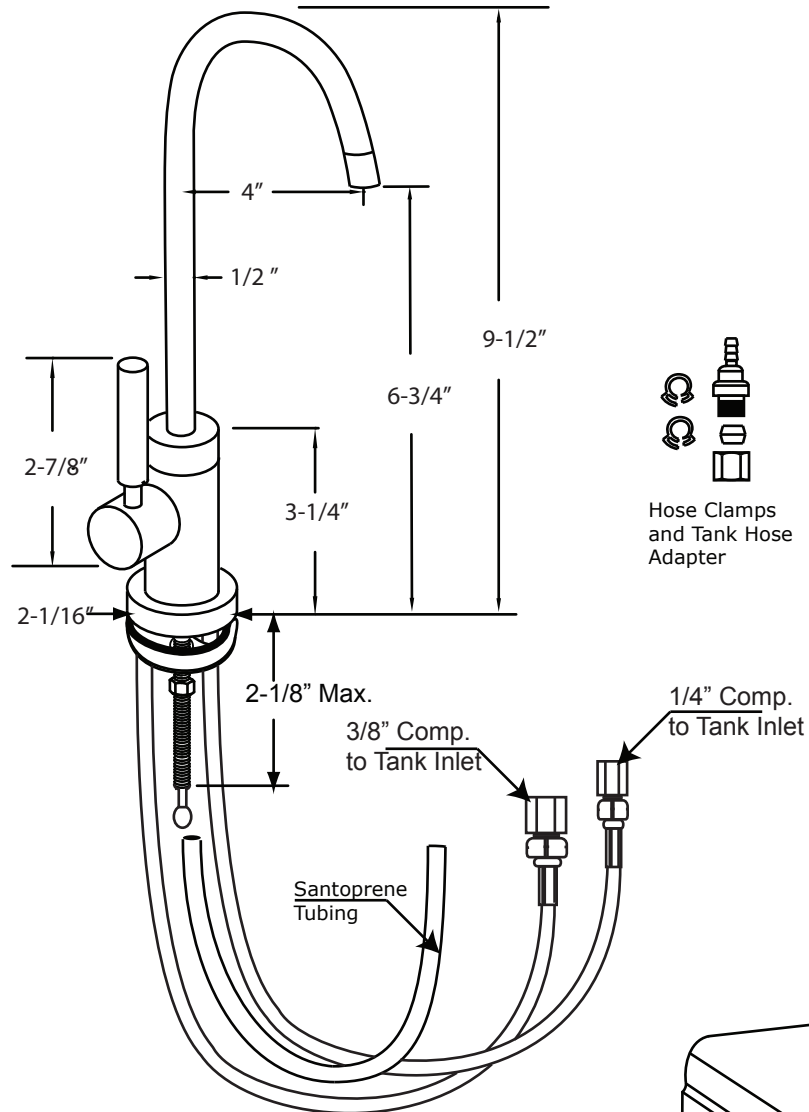

PART NO. D2041H

SPECIFICATION SHEET

Brass hot water faucet for instant hot water - can not be converted to regular faucet

**MUST BE USED WITH
HOT WATER TANK**