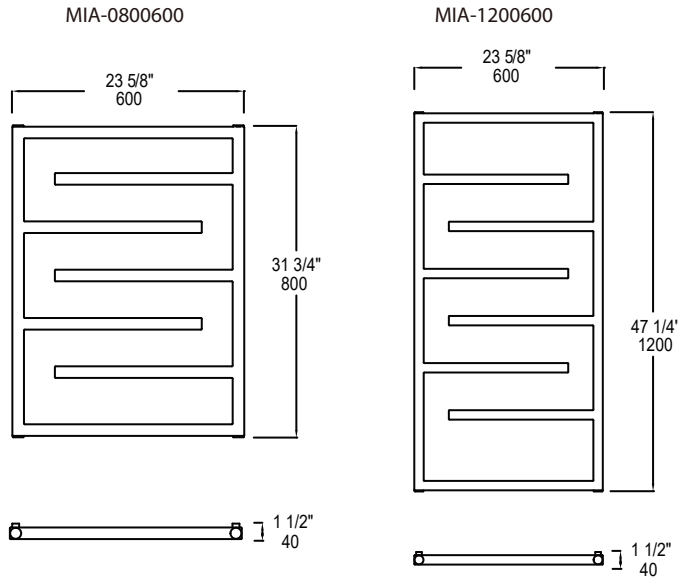

PRODUCT SPECIFICATION SHEET