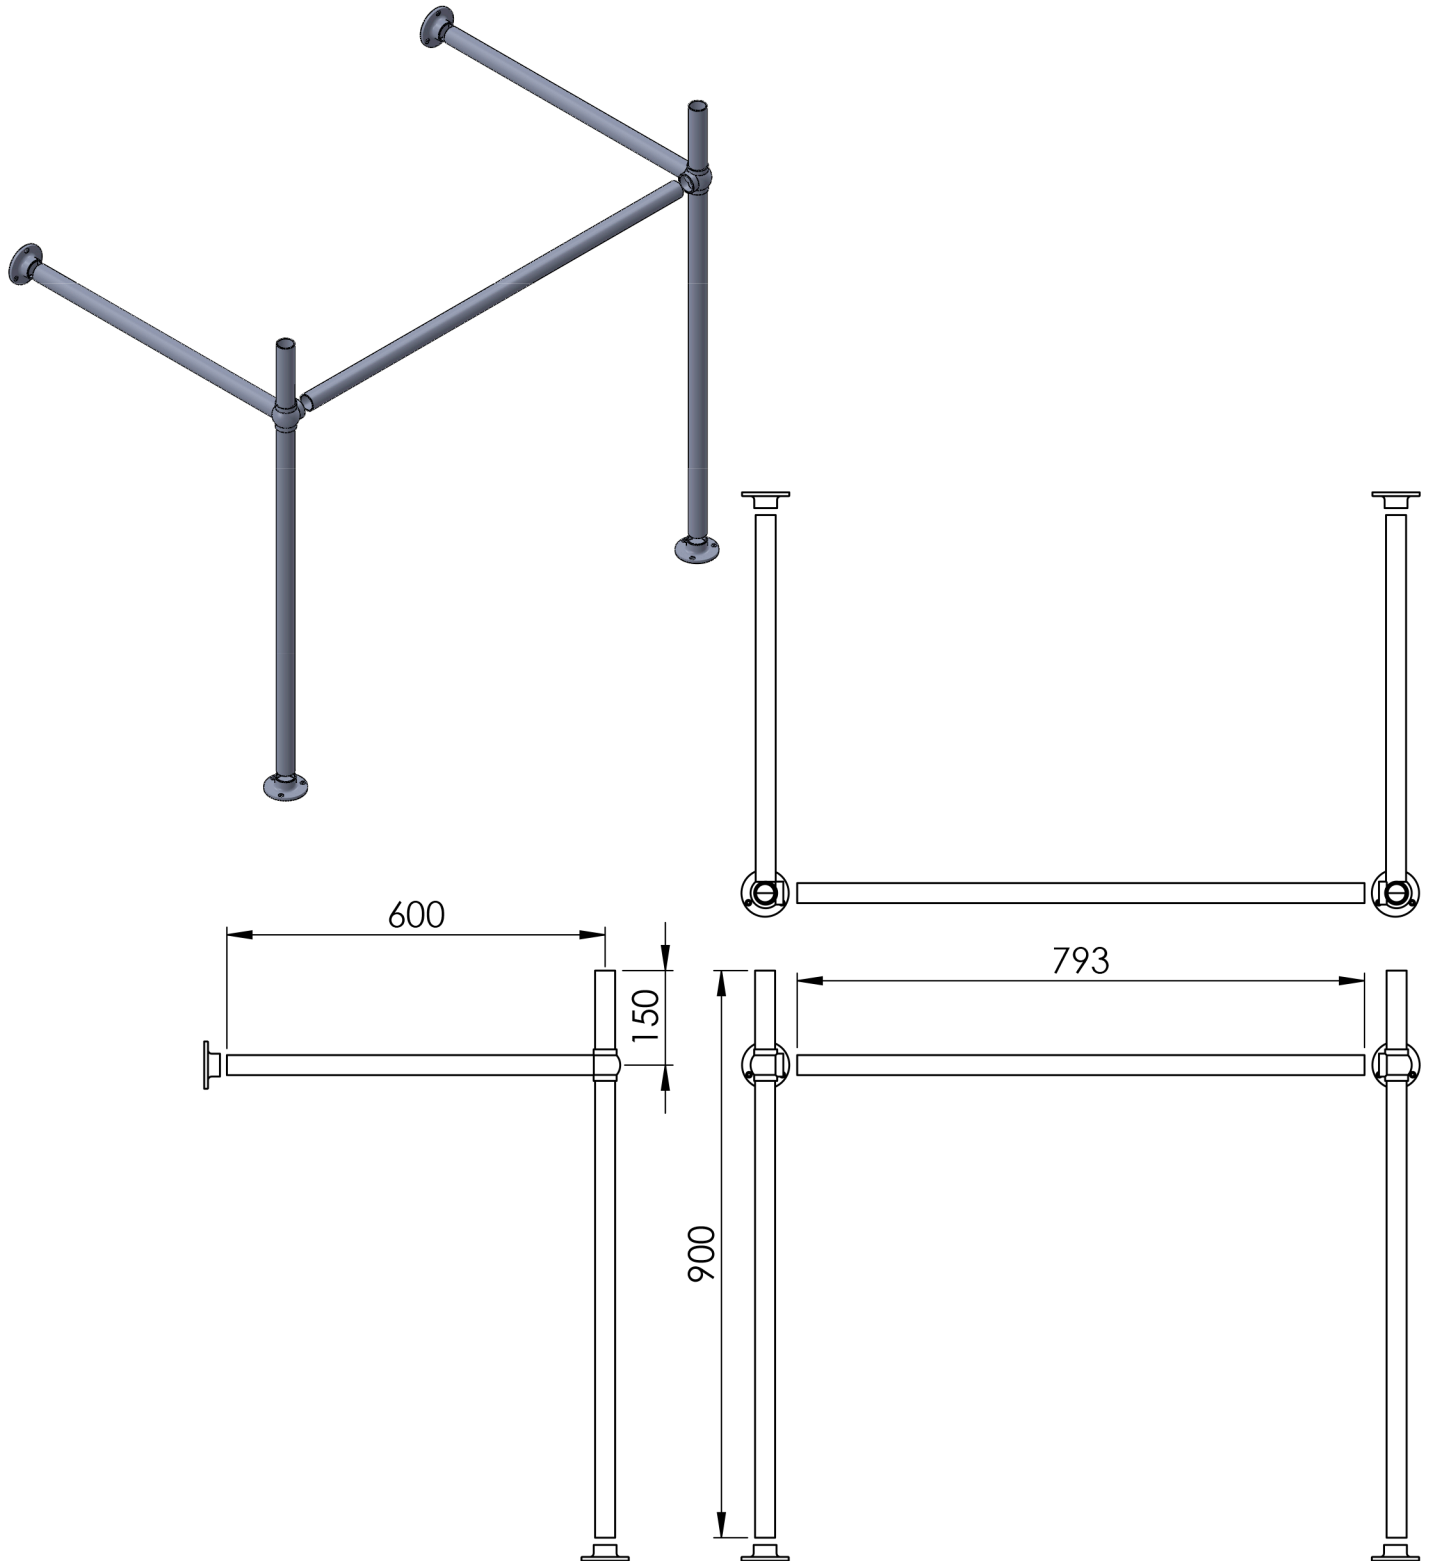

Legacy Universal Sink Legs
LGSLBR.UNI
900x 900

Height: 900

Width: 900

Depth: 600

Weight HO: kg

EO: kg

Tube ϕ : 31.8

Pipe Centres / Face-Face Cons: n/a

Elec. element if specified: n/a

Output @ 50° C Δ T Watts: n/a

BTUs: n/a

All dimensions in millimetres

Manufactured from ISO/CEN CuZn30As (BS CZ126) brass tube

Vogue UK Ltd. reserve the right to alter specifications without prior notice.
 ALL MEASUREMENTS ARE NOMINAL DIMENSIONS ONLY, AND ARE NOT BINDING.