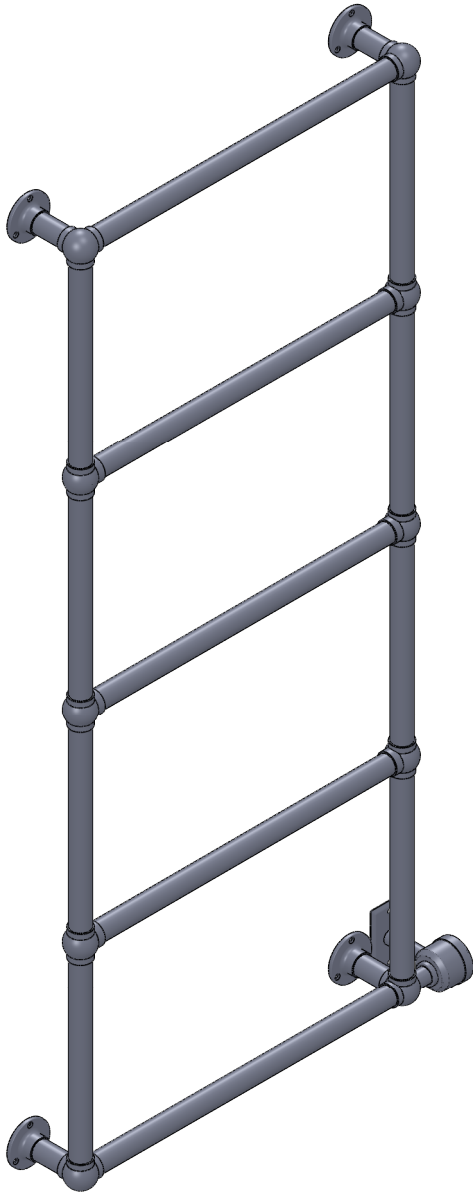

LG021G

62.0x26.6

Height: 62.0
 Width: 26.6
 Depth: 4.9
 Weight HO: 36.4lbs (16.5kg)
 EO: 58.4lbs (26.5kg)

Tube ϕ : 1.25
 Output @ 50° C Δ T: n/a
 Elec. element if specified: 150
 Pipe Centres: n/a

All dimensions in inches

Manufactured from ISO/CEN CuZn36As (BS CZ126) brass tube

inches	mm
62.0	1575
26.6	675
4.9	125
59.1	1500
23.6	600
3.9	100

Vogue UK Ltd. reserve the right to alter specifications without prior notice.
 ALL MEASUREMENTS ARE NOMINAL DIMENSIONS ONLY, AND ARE NOT BINDING.