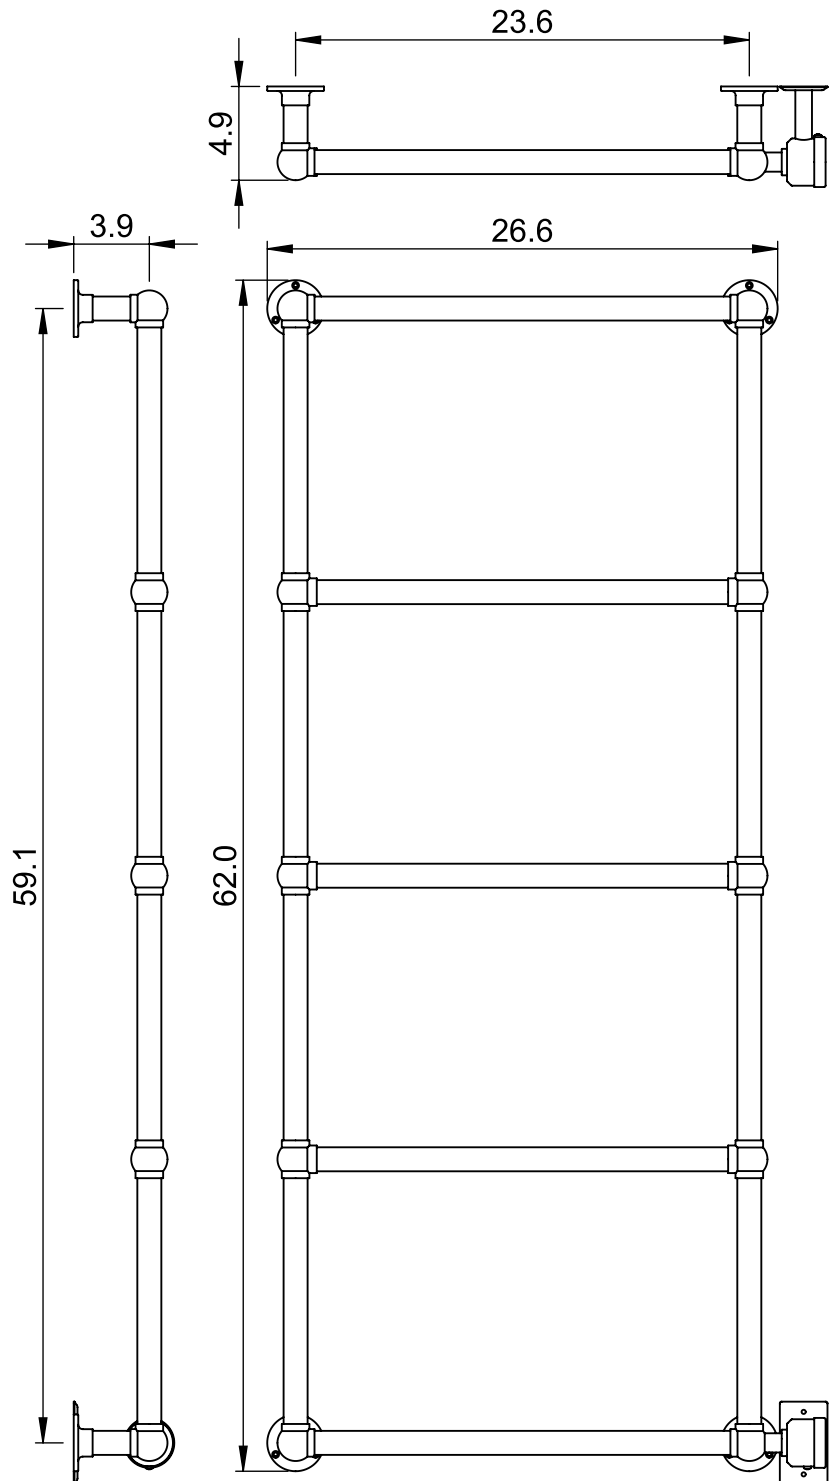

LG021G

62.0x26.6

Height: 62.0
 Width: 26.6
 Depth: 4.9
 Weight HO: 36.4lbs (16.5kg)
 EO: 58.4lbs (26.5kg)

Tube ϕ : 1.25
 Output @ 50° C Δ T: n/a
 Elec. element if specified: 150
 Pipe Centres: n/a

All dimensions in inches

Manufactured from ISO/CEN CuZn36As (BS CZ126) brass tube

inches	mm
62.0	1575
26.6	675
4.9	125
59.1	1500
23.6	600
3.9	100

Vogue UK Ltd. reserve the right to alter specifications without prior notice.
 ALL MEASUREMENTS ARE NOMINAL DIMENSIONS ONLY, AND ARE NOT BINDING.