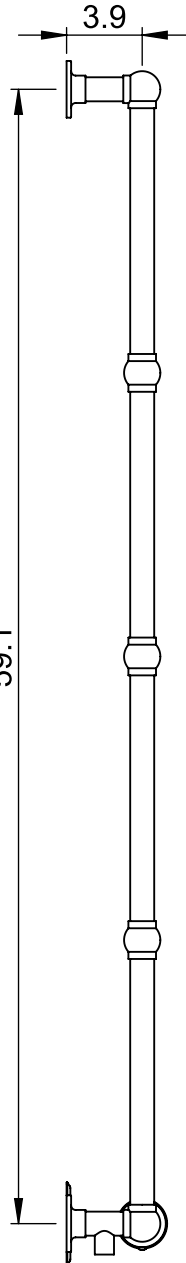

LG021C

62.0x20.7

Height: 62.0
 Width: 20.7
 Depth: 4.9
 Weight HO: 25.4lbs (11.5kg)
 EO: 54.0lbs (24.5kg)

Tube ϕ : 1.25
 Output @ 50°C Δ T: n/a
 Elec. element if specified: 125
 Pipe Centres: n/a

All dimensions in inches

Manufactured from ISO/CEN CuZn36As (BS CZ126) brass tube

inches	mm
62.0	1575
20.7	525
4.9	125
59.1	1500
17.7	450
3.9	100

Vogue UK Ltd. reserve the right to alter specifications without prior notice.
 ALL MEASUREMENTS ARE NOMINAL DIMENSIONS ONLY, AND ARE NOT BINDING.