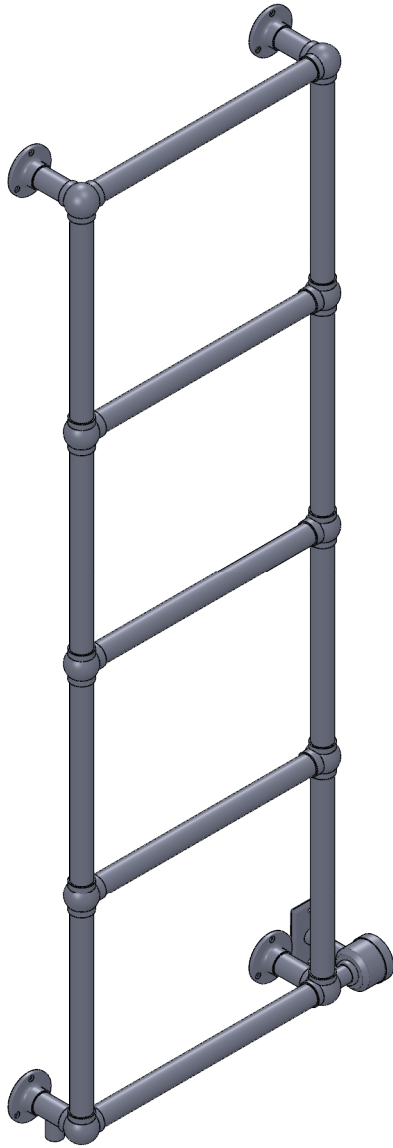

LG021C

62.0x20.7

Height: 62.0
 Width: 20.7
 Depth: 4.9
 Weight HO: 25.4lbs (11.5kg)
 EO: 54.0lbs (24.5kg)

Tube ϕ : 1.25
 Output @ 50°C Δ T: n/a
 Elec. element if specified: 125
 Pipe Centres: n/a

All dimensions in inches

Manufactured from ISO/CEN CuZn36As (BS CZ126) brass tube

inches	mm
62.0	1575
20.7	525
4.9	125
59.1	1500
17.7	450
3.9	100

Vogue UK Ltd. reserve the right to alter specifications without prior notice.
 ALL MEASUREMENTS ARE NOMINAL DIMENSIONS ONLY, AND ARE NOT BINDING.