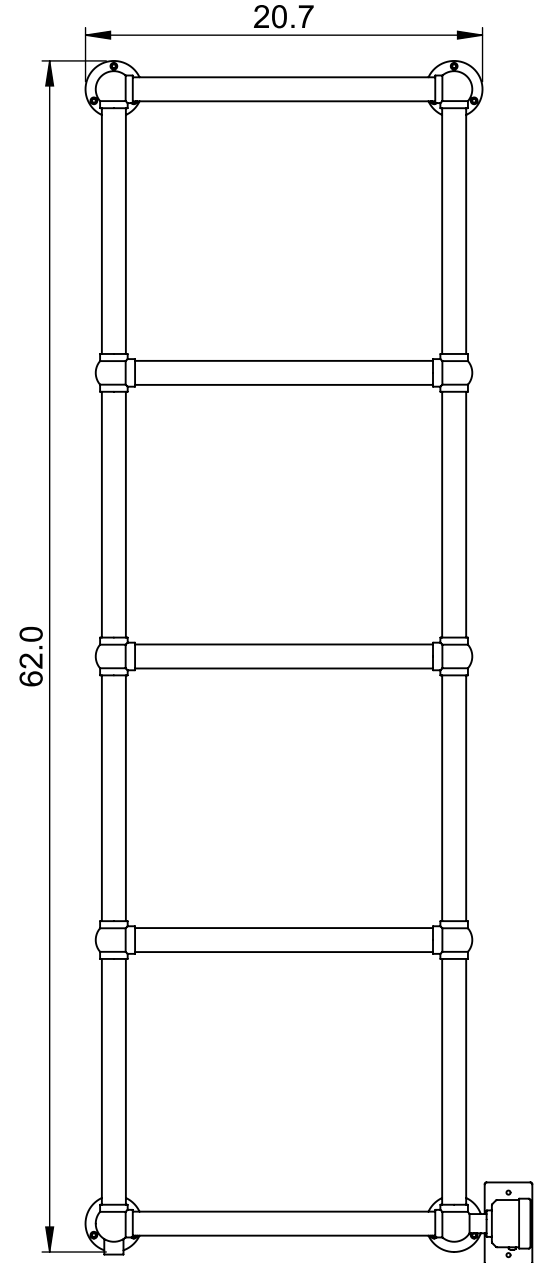

LG021C

62.0x20.7

Height: 62.0
 Width: 20.7
 Depth: 4.9
 Weight HO: 25.4lbs (11.5kg)
 EO: 54.0lbs (24.5kg)

Tube ϕ : 1.25
 Output @ 50°C Δ T: n/a
 Elec. element if specified: 125
 Pipe Centres: n/a

All dimensions in inches

Manufactured from ISO/CEN CuZn36As (BS CZ126) brass tube

inches	mm
62.0	1575
20.7	525
4.9	125
59.1	1500
17.7	450
3.9	100

Vogue UK Ltd. reserve the right to alter specifications without prior notice.
 ALL MEASUREMENTS ARE NOMINAL DIMENSIONS ONLY, AND ARE NOT BINDING.