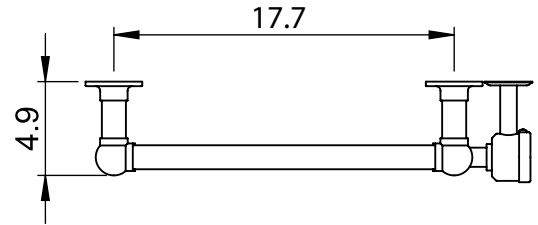

LG021C

62.0x20.7

Height: 62.0
 Width: 20.7
 Depth: 4.9
 Weight HO: 25.4lbs (11.5kg)
 EO: 54.0lbs (24.5kg)

Tube ϕ : 1.25
 Output @ 50°C Δ T: n/a
 Elec. element if specified: 125
 Pipe Centres: n/a

All dimensions in inches

Manufactured from ISO/CEN CuZn36As (BS CZ126) brass tube

inches	mm
62.0	1575
20.7	525
4.9	125
59.1	1500
17.7	450
3.9	100

Vogue UK Ltd. reserve the right to alter specifications without prior notice.
 ALL MEASUREMENTS ARE NOMINAL DIMENSIONS ONLY, AND ARE NOT BINDING.