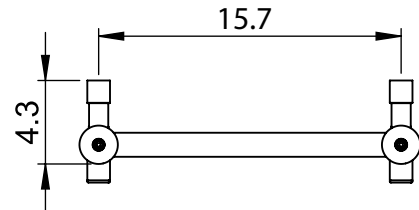

CN014B

48.8x17.7

Height: 48.8
 Width: 17.7
 Depth: 4.3
 Weight HO: lbs (kg)
 EO: lbs (kg)

Tube ϕ : 2.0 + 1.25
 Output @ 50°C Δ T: 470
 Elec. element if specified: n/a
 Pipe Centres: 15.7

All dimensions in inches

Manufactured from ISO/CEN CuZn36As (BS CZ126) brass tube

inches	mm
48.8	1240
17.7	450
4.3	110
37.0	940
15.7	400
3.3	85

Vogue UK Ltd. reserve the right to alter specifications without prior notice.
 ALL MEASUREMENTS ARE NOMINAL DIMENSIONS ONLY, AND ARE NOT BINDING.