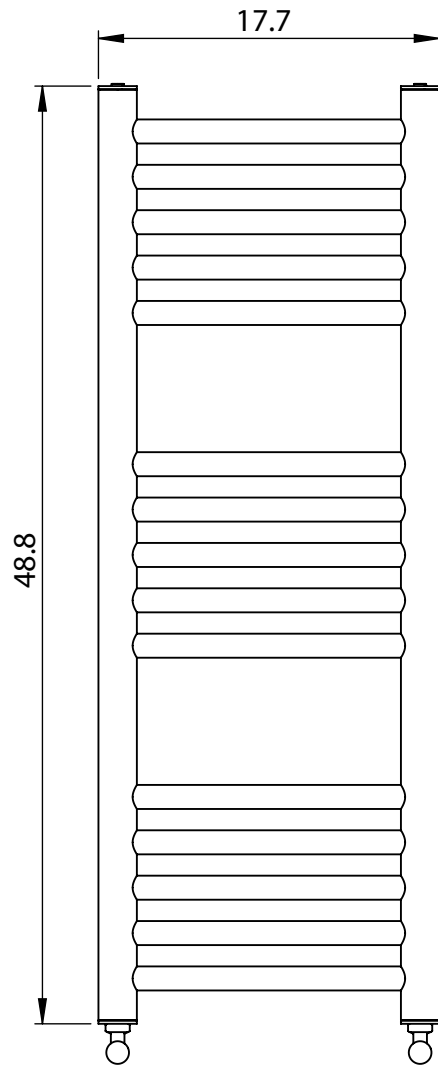

CN014B

48.8x17.7

Height: 48.8
 Width: 17.7
 Depth: 4.3
 Weight HO: lbs (kg)
 EO: lbs (kg)

Tube ϕ : 2.0 + 1.25
 Output @ 50°C Δ T: 470
 Elec. element if specified: n/a
 Pipe Centres: 15.7

All dimensions in inches

Manufactured from ISO/CEN CuZn36As (BS CZ126) brass tube

inches	mm
48.8	1240
17.7	450
4.3	110
37.0	940
15.7	400
3.3	85

Vogue UK Ltd. reserve the right to alter specifications without prior notice.
 ALL MEASUREMENTS ARE NOMINAL DIMENSIONS ONLY, AND ARE NOT BINDING.