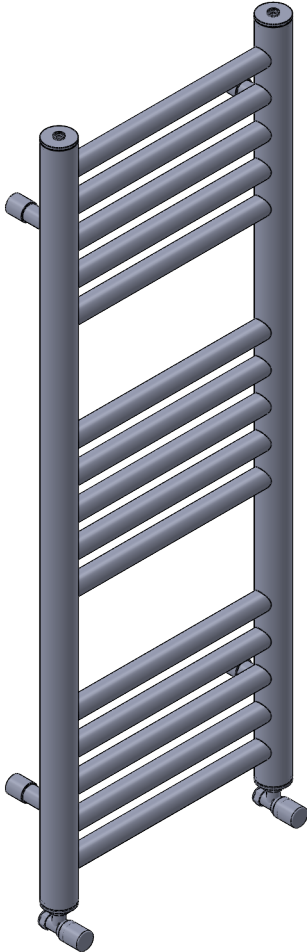

CN014B

48.8x17.7

Height: 48.8
 Width: 17.7
 Depth: 4.3
 Weight HO: lbs (kg)
 EO: lbs (kg)

Tube ϕ : 2.0 + 1.25
 Output @ 50°C Δ T: 470
 Elec. element if specified: n/a
 Pipe Centres: 15.7

All dimensions in inches

Manufactured from ISO/CEN CuZn36As (BS CZ126) brass tube

inches	mm
48.8	1240
17.7	450
4.3	110
37.0	940
15.7	400
3.3	85

Vogue UK Ltd. reserve the right to alter specifications without prior notice.
 ALL MEASUREMENTS ARE NOMINAL DIMENSIONS ONLY, AND ARE NOT BINDING.