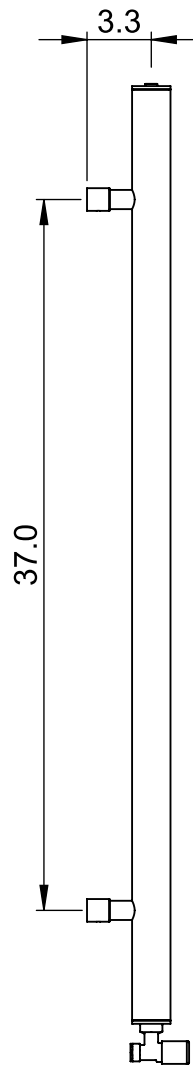

CN014B

48.8x17.7

Height: 48.8
 Width: 17.7
 Depth: 4.3
 Weight HO: lbs (kg)
 EO: lbs (kg)

Tube ϕ : 2.0 + 1.25
 Output @ 50°C Δ T: 470
 Elec. element if specified: n/a
 Pipe Centres: 15.7

All dimensions in inches

Manufactured from ISO/CEN CuZn36As (BS CZ126) brass tube

inches	mm
48.8	1240
17.7	450
4.3	110
37.0	940
15.7	400
3.3	85

Vogue UK Ltd. reserve the right to alter specifications without prior notice.
 ALL MEASUREMENTS ARE NOMINAL DIMENSIONS ONLY, AND ARE NOT BINDING.