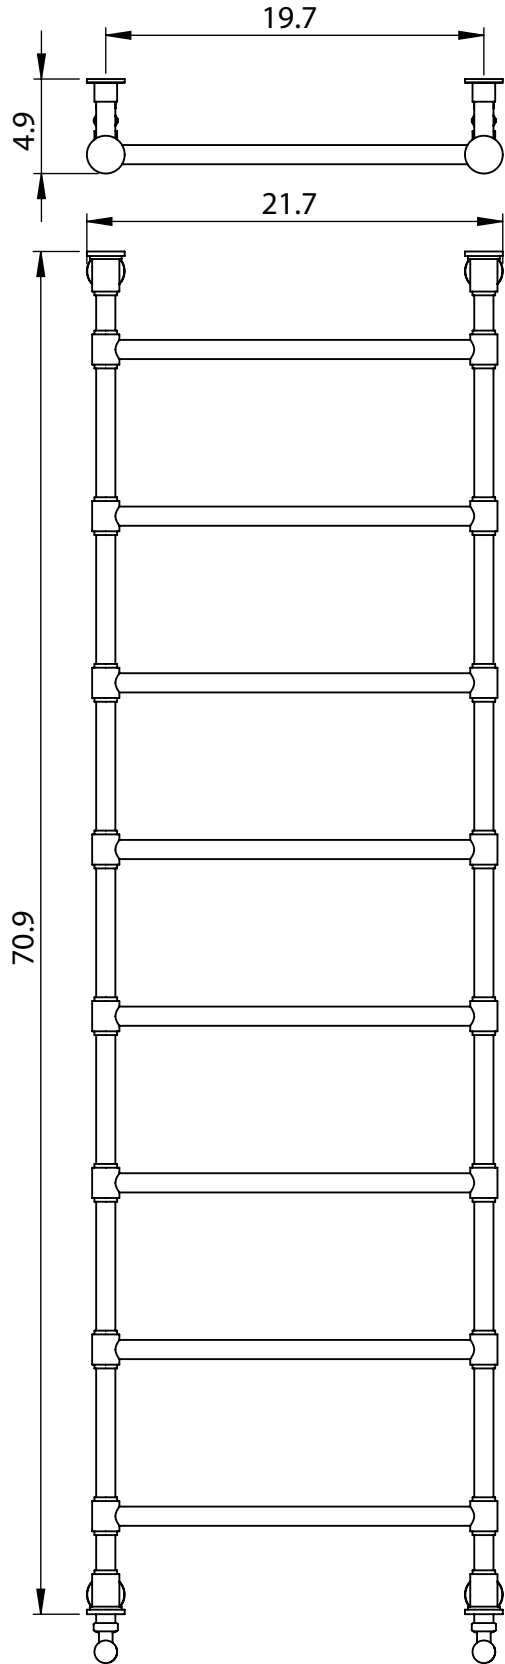

TM016C

70.9x21.7

Height: 70.9
 Width: 21.7
 Depth: 4.9
 Weight HO: lbs (kg)
 EO: lbs (kg)

Tube ϕ : 1.0
 Output @ 50 °C Δ T: 423
 Elec. element if specified: n/a
 Pipe Centres: 19.7

Manufactured from ISO/CEN CuZn36As (BS CZ126) brass tube

All dimensions in inches

inches	mm
70.9	1800
21.7	550
4.9	125
68.9	1750
19.7	500
3.9	100
2.2	55

Vogue UK Ltd. reserve the right to alter specifications without prior notice.
 ALL MEASUREMENTS ARE NOMINAL DIMENSIONS ONLY, AND ARE NOT BINDING