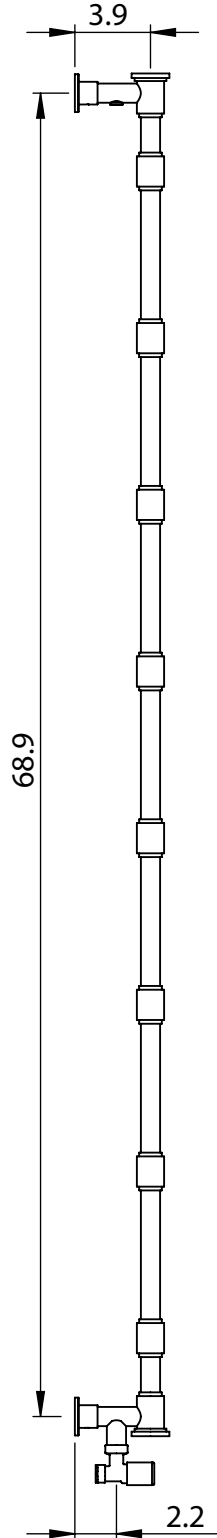

TM016C

70.9x21.7

Height: 70.9
 Width: 21.7
 Depth: 4.9
 Weight HO: lbs (kg)
 EO: lbs (kg)

Tube ϕ : 1.0
 Output @ 50 °C Δ T: 423
 Elec. element if specified: n/a
 Pipe Centres: 19.7

Manufactured from ISO/CEN CuZn36As (BS CZ126) brass tube

All dimensions in inches

inches	mm
70.9	1800
21.7	550
4.9	125
68.9	1750
19.7	500
3.9	100
2.2	55

Vogue UK Ltd. reserve the right to alter specifications without prior notice.
 ALL MEASUREMENTS ARE NOMINAL DIMENSIONS ONLY, AND ARE NOT BINDING