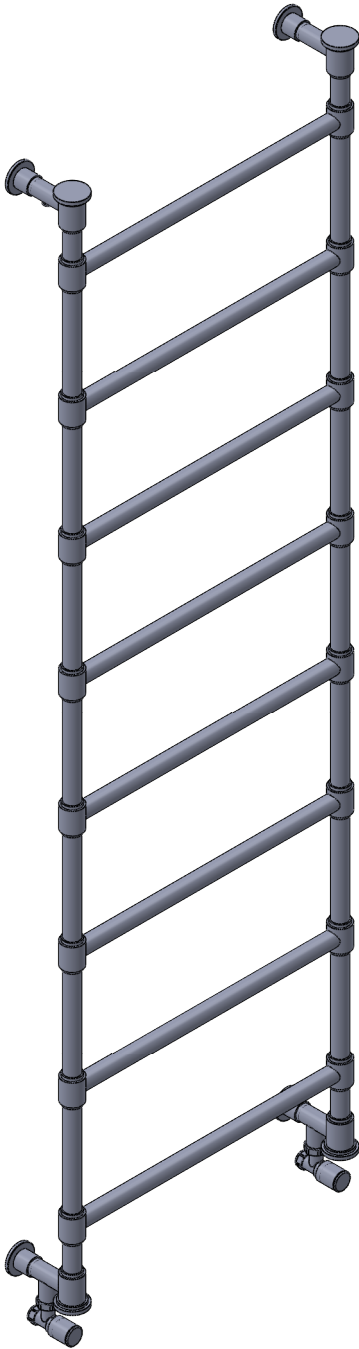

TM016C

70.9x21.7

Height: 70.9
 Width: 21.7
 Depth: 4.9
 Weight HO: lbs (kg)
 EO: lbs (kg)

Tube ϕ : 1.0
 Output @ 50 °C Δ T: 423
 Elec. element if specified: n/a
 Pipe Centres: 19.7

Manufactured from ISO/CEN CuZn36As (BS CZ126) brass tube

All dimensions in inches

inches	mm
70.9	1800
21.7	550
4.9	125
68.9	1750
19.7	500
3.9	100
2.2	55

Vogue UK Ltd. reserve the right to alter specifications without prior notice.
 ALL MEASUREMENTS ARE NOMINAL DIMENSIONS ONLY, AND ARE NOT BINDING