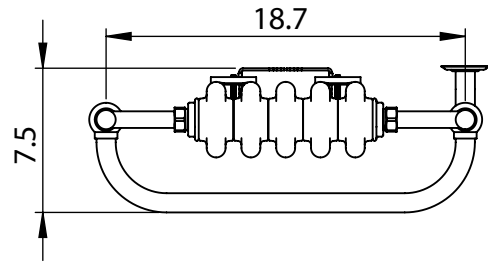

TM006 39.4x20.7

Height: 39.4
Width: 20.7
Depth: 7.5
Weight HO: 43.0lbs (19.5kg)
EO: 76.1lbs (34.5kg)

Tube ϕ : 1.0
Output @ 50°C Δ T: n/a
Elec. element if specified: 400
Pipe Centres: n/a

All dimensions in inches

Manufactured from ISO/CEN CuZn36As (BS CZ126) brass tube

inches	mm
39.4	1000
20.5	520
7.5	191
18.7	475
2.7	68

Vogue UK Ltd. reserve the right to alter specifications without prior notice.
ALL MEASUREMENTS ARE NOMINAL DIMENSIONS ONLY, AND ARE NOT BINDING.