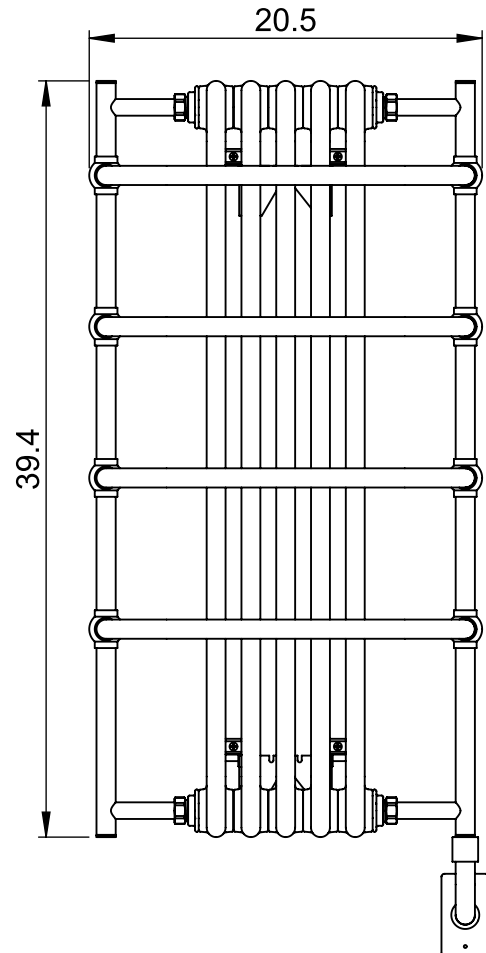

TM006 39.4x20.7

Height: 39.4
Width: 20.7
Depth: 7.5
Weight HO: 43.0lbs (19.5kg)
EO: 76.1lbs (34.5kg)

Tube ϕ : 1.0
Output @ 50°C Δ T: n/a
Elec. element if specified: 400
Pipe Centres: n/a

All dimensions in inches

Manufactured from ISO/CEN CuZn36As (BS CZ126) brass tube

inches	mm
39.4	1000
20.5	520
7.5	191
18.7	475
2.7	68

Vogue UK Ltd. reserve the right to alter specifications without prior notice.
ALL MEASUREMENTS ARE NOMINAL DIMENSIONS ONLY, AND ARE NOT BINDING.