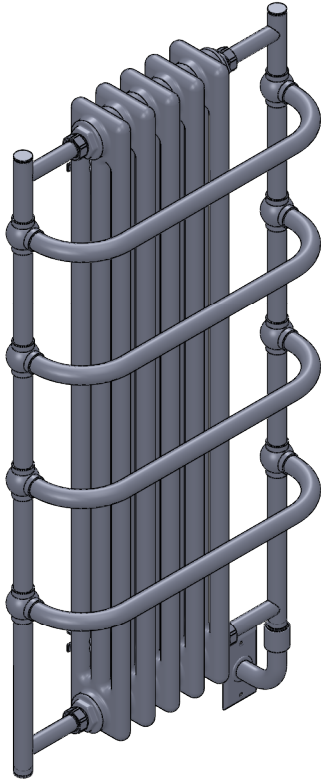

TM006 39.4x20.7

Height: 39.4
Width: 20.7
Depth: 7.5
Weight HO: 43.0lbs (19.5kg)
EO: 76.1lbs (34.5kg)

Tube ϕ : 1.0
Output @ 50°C Δ T: n/a
Elec. element if specified: 400
Pipe Centres: n/a

All dimensions in inches

Manufactured from ISO/CEN CuZn36As (BS CZ126) brass tube

inches	mm
39.4	1000
20.5	520
7.5	191
18.7	475
2.7	68

Vogue UK Ltd. reserve the right to alter specifications without prior notice.
ALL MEASUREMENTS ARE NOMINAL DIMENSIONS ONLY, AND ARE NOT BINDING.