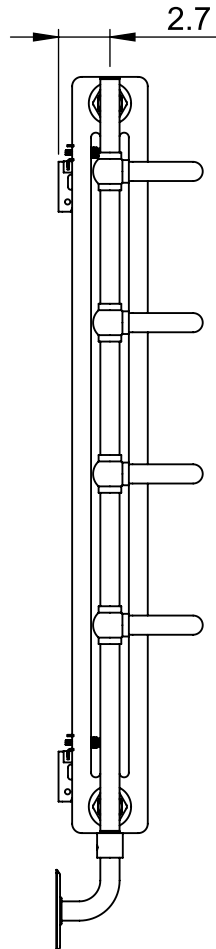

TM006 39.4x20.7

Height: 39.4
Width: 20.7
Depth: 7.5
Weight HO: 43.0lbs (19.5kg)
EO: 76.1lbs (34.5kg)

Tube ϕ : 1.0
Output @ 50°C Δ T: n/a
Elec. element if specified: 400
Pipe Centres: n/a

All dimensions in inches

Manufactured from ISO/CEN CuZn36As (BS CZ126) brass tube

inches	mm
39.4	1000
20.5	520
7.5	191
18.7	475
2.7	68

Vogue UK Ltd. reserve the right to alter specifications without prior notice.
ALL MEASUREMENTS ARE NOMINAL DIMENSIONS ONLY, AND ARE NOT BINDING.