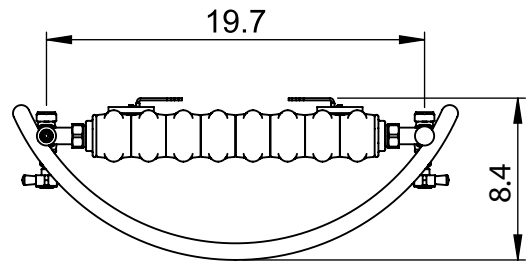

TM004 35.4x23.2

Height: 35.4
Width: 23.2
Depth: 8.4
Weight HO: 43.0lbs (19.5kg)
EO: 76.1lbs (34.5kg)

Tube ϕ : 1.0 + 0.9
Output @ 50°C Δ T: 699
Elec. element if specified: n/a
Pipe Centres: 19.7

All dimensions in inches

Manufactured from ISO/CEN CuZn36As (BS CZ126) brass tube

inches	mm
35.4	900
23.2	590
8.4	214
19.7	500
2.0	50

Vogue UK Ltd. reserve the right to alter specifications without prior notice.
ALL MEASUREMENTS ARE NOMINAL DIMENSIONS ONLY, AND ARE NOT BINDING.