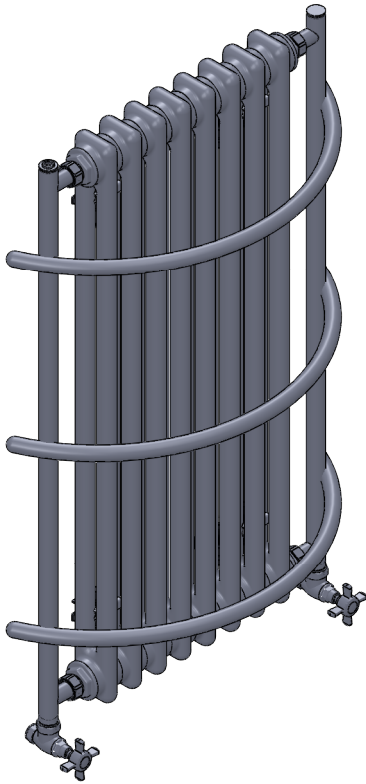

TM004 35.4x23.2

Height: 35.4
Width: 23.2
Depth: 8.4
Weight HO: 43.0lbs (19.5kg)
EO: 76.1lbs (34.5kg)

Tube ϕ : 1.0 + 0.9
Output @ 50°C Δ T: 699
Elec. element if specified: n/a
Pipe Centres: 19.7

All dimensions in inches

Manufactured from ISO/CEN CuZn36As (BS CZ126) brass tube

inches	mm
35.4	900
23.2	590
8.4	214
19.7	500
2.0	50

Vogue UK Ltd. reserve the right to alter specifications without prior notice.
ALL MEASUREMENTS ARE NOMINAL DIMENSIONS ONLY, AND ARE NOT BINDING.