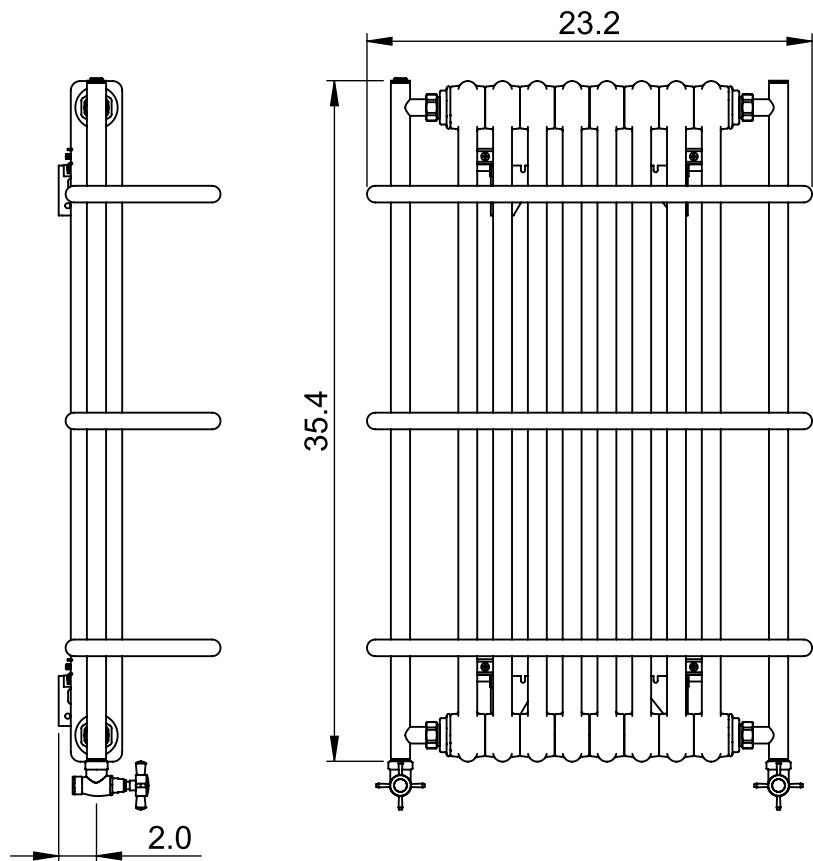

TM004 35.4x23.2

Height: 35.4
Width: 23.2
Depth: 8.4
Weight HO: 43.0lbs (19.5kg)
EO: 76.1lbs (34.5kg)

Tube ϕ : 1.0 + 0.9
Output @ 50°C Δ T: 699
Elec. element if specified: n/a
Pipe Centres: 19.7

All dimensions in inches

Manufactured from ISO/CEN CuZn36As (BS CZ126) brass tube

inches	mm
35.4	900
23.2	590
8.4	214
19.7	500
2.0	50

Vogue UK Ltd. reserve the right to alter specifications without prior notice.
ALL MEASUREMENTS ARE NOMINAL DIMENSIONS ONLY, AND ARE NOT BINDING.