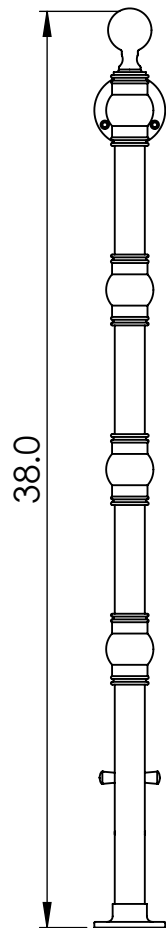

OG004 38.0x3.0

Height: 38.0
Width: 3.0
Depth: 19.2
Weight HO: lbs (kg)
EO: lbs (kg)

Tube ϕ : 1.25
Output @ 50°C Δ T: 156
Elec. element if specified: n/a
Face-Face Connections: 10.6

All dimensions in inches

Manufactured from ISO 9593 CEN CuZn36As (BS CZ126) brass tube

inches	mm
38.0	965
19.2	488
3.0	75
34.1	865
13.8	350
10.6	268
3.9	100

Vogue UK Ltd. reserve the right to alter specifications without prior notice.
ALL MEASUREMENTS ARE NOMINAL DIMENSIONS ONLY, AND ARE NOT BINDING.