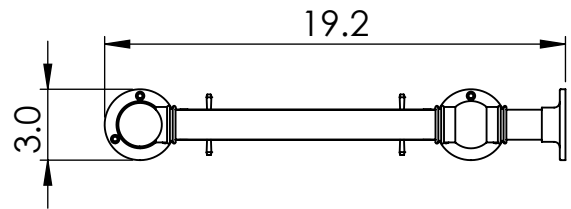

OG004 38.0x3.0

Height: 38.0
Width: 3.0
Depth: 19.2
Weight HO: lbs (kg)
EO: lbs (kg)

Tube ϕ : 1.25
Output @ 50°C Δ T: 156
Elec. element if specified: n/a
Face-Face Connections: 10.6

All dimensions in inches

Manufactured from ISO 9593 CEN CuZn36As (BS CZ126) brass tube

inches	mm
38.0	965
19.2	488
3.0	75
34.1	865
13.8	350
10.6	268
3.9	100

Vogue UK Ltd. reserve the right to alter specifications without prior notice.
ALL MEASUREMENTS ARE NOMINAL DIMENSIONS ONLY, AND ARE NOT BINDING.