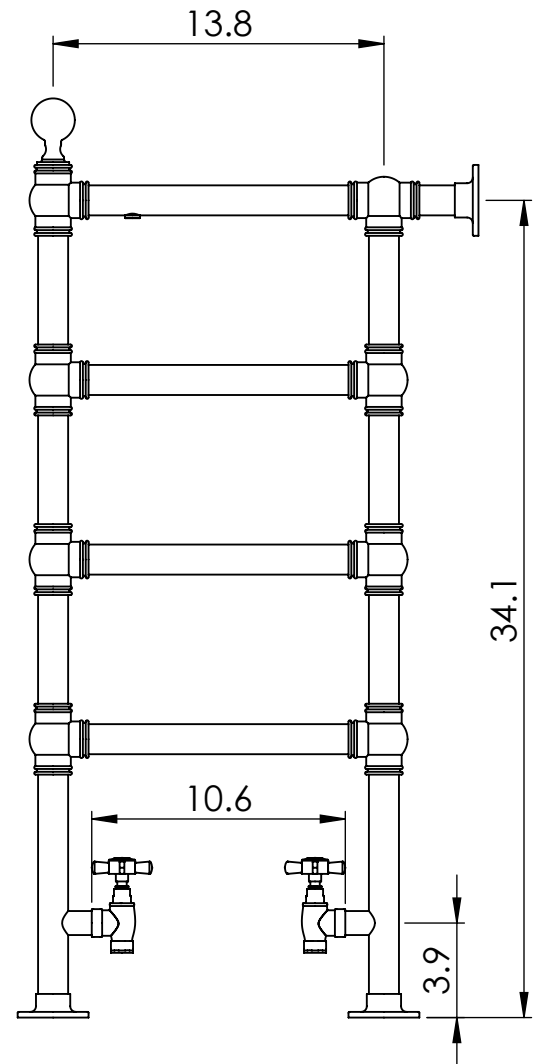

OG004 38.0x3.0

Height: 38.0
Width: 3.0
Depth: 19.2
Weight HO: lbs (kg)
EO: lbs (kg)

Tube ϕ : 1.25
Output @ 50°C Δ T: 156
Elec. element if specified: n/a
Face-Face Connections: 10.6

All dimensions in inches

Manufactured from ISO 9593 CEN CuZn36As (BS CZ126) brass tube

inches	mm
38.0	965
19.2	488
3.0	75
34.1	865
13.8	350
10.6	268
3.9	100

Vogue UK Ltd. reserve the right to alter specifications without prior notice.
ALL MEASUREMENTS ARE NOMINAL DIMENSIONS ONLY, AND ARE NOT BINDING.