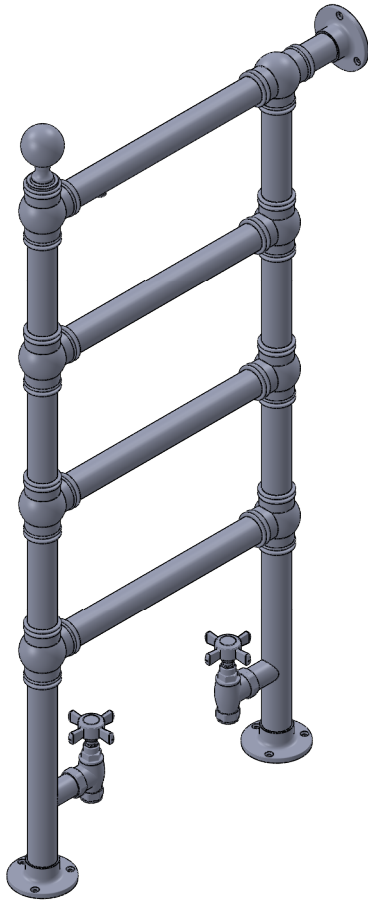

OG004 38.0x3.0

Height: 38.0
Width: 3.0
Depth: 19.2
Weight HO: lbs (kg)
EO: lbs (kg)

Tube ϕ : 1.25
Output @ 50°C Δ T: 156
Elec. element if specified: n/a
Face-Face Connections: 10.6

All dimensions in inches

Manufactured from ISO 9593 CEN CuZn36As (BS CZ126) brass tube

inches	mm
38.0	965
19.2	488
3.0	75
34.1	865
13.8	350
10.6	268
3.9	100

Vogue UK Ltd. reserve the right to alter specifications without prior notice.
ALL MEASUREMENTS ARE NOMINAL DIMENSIONS ONLY, AND ARE NOT BINDING.