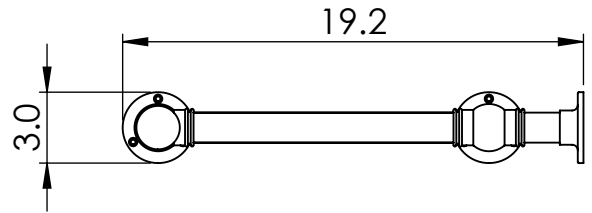

OG004 38.0x3.0

Height: 38.0
Width: 3.0
Depth: 19.2
Weight HO: lbs (kg)
EO: lbs (kg)

Tube ϕ : 1.25
Output @ 50°C Δ T: n/a
Elec. element if specified: 100
Face-Face Connections: n/a

All dimensions in inches

Manufactured from ISO 9593 CEN CuZn36As (BS CZ126) brass tube

inches	mm
38.0	965
19.2	488
3.0	75
34.1	865
13.8	350

Vogue UK Ltd. reserve the right to alter specifications without prior notice.
ALL MEASUREMENTS ARE NOMINAL DIMENSIONS ONLY, AND ARE NOT BINDING.