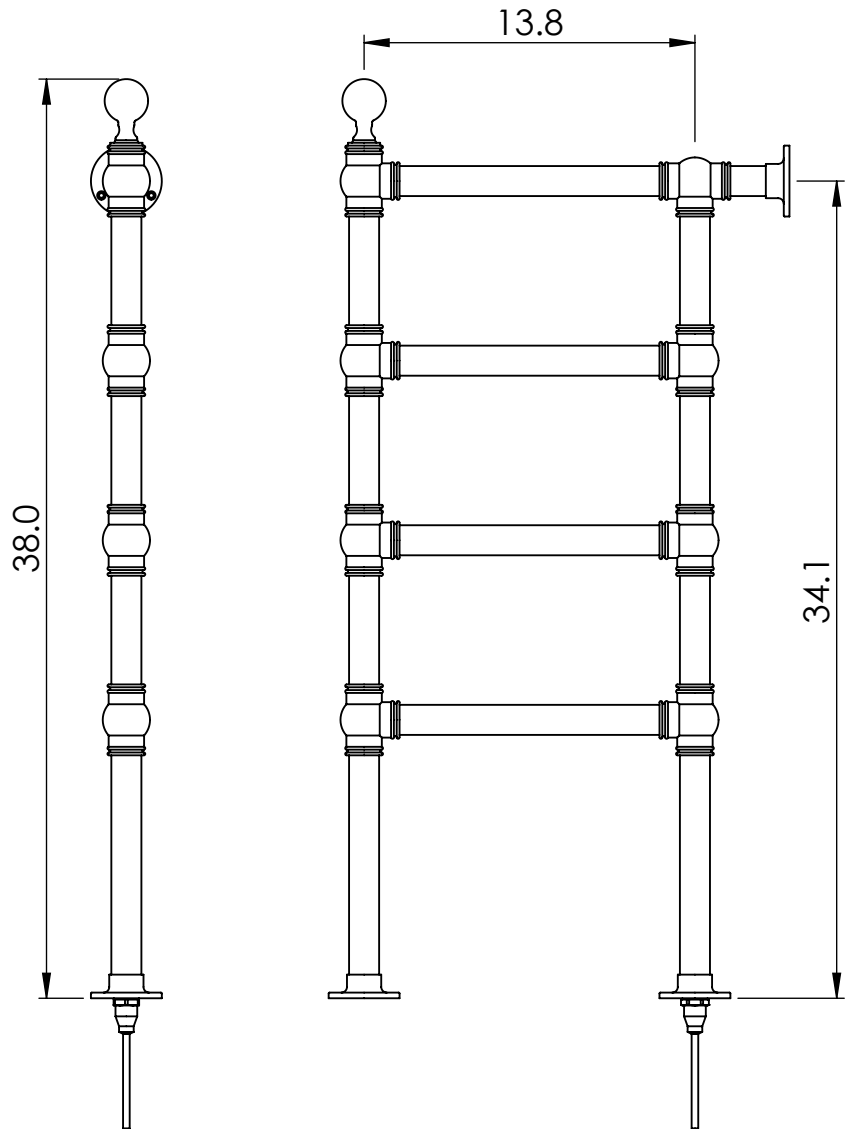

OG004 38.0x3.0

Height: 38.0
Width: 3.0
Depth: 19.2
Weight HO: lbs (kg)
EO: lbs (kg)

Tube ϕ : 1.25
Output @ 50°C Δ T: n/a
Elec. element if specified: 100
Face-Face Connections: n/a

All dimensions in inches

Manufactured from ISO 9593 CEN CuZn36As (BS CZ126) brass tube

inches	mm
38.0	965
19.2	488
3.0	75
34.1	865
13.8	350

Vogue UK Ltd. reserve the right to alter specifications without prior notice.
ALL MEASUREMENTS ARE NOMINAL DIMENSIONS ONLY, AND ARE NOT BINDING.