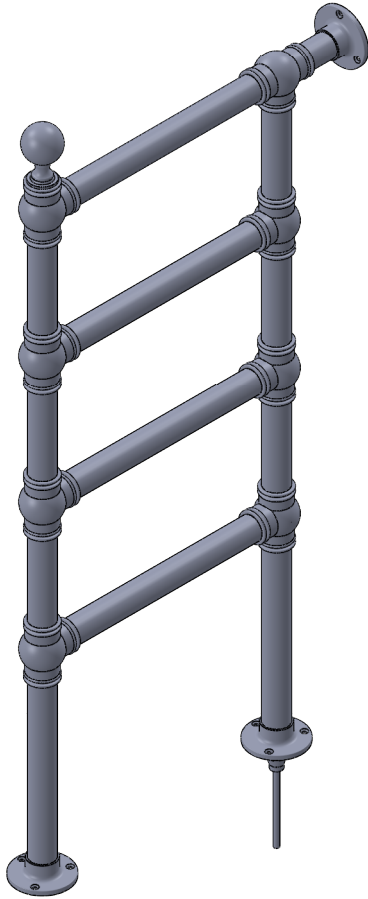

OG004 38.0x3.0

Height: 38.0
Width: 3.0
Depth: 19.2
Weight HO: lbs (kg)
EO: lbs (kg)

Tube ϕ : 1.25
Output @ 50°C Δ T: n/a
Elec. element if specified: 100
Face-Face Connections: n/a

All dimensions in inches

Manufactured from ISO 9593 CEN CuZn36As (BS CZ126) brass tube

inches	mm
38.0	965
19.2	488
3.0	75
34.1	865
13.8	350

Vogue UK Ltd. reserve the right to alter specifications without prior notice.
ALL MEASUREMENTS ARE NOMINAL DIMENSIONS ONLY, AND ARE NOT BINDING.