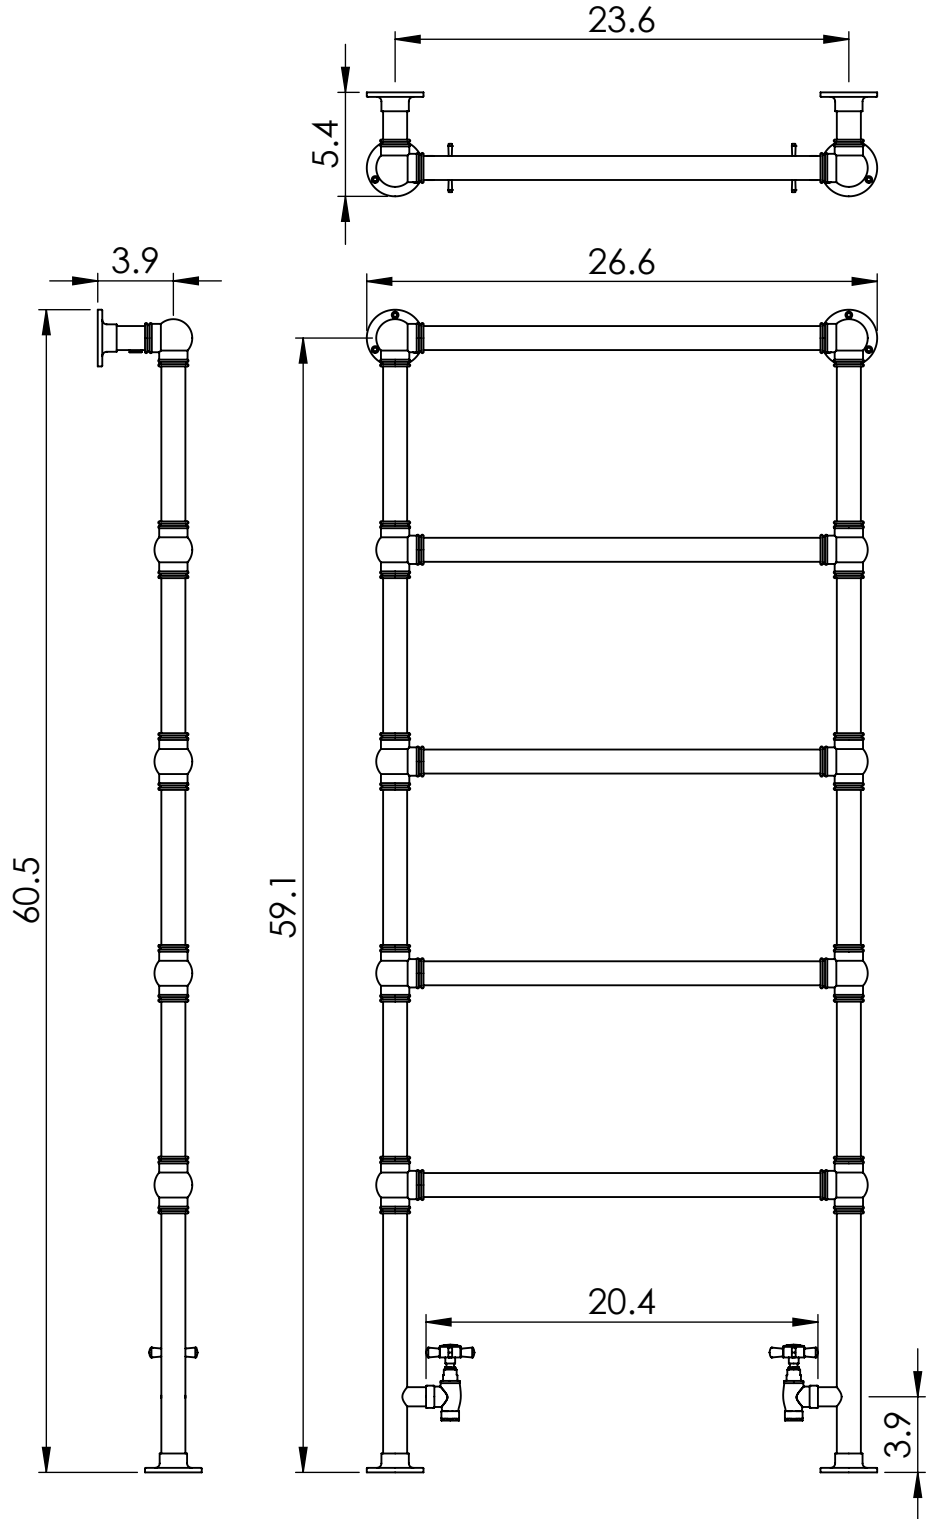

OG003G-BR

60.6x26.6

Height: 60.6

Width: 26.6

Depth: 5.4

Weight HO: 29.8lbs (13.5kg)

EO: 43.0lbs (19.5kg)

Tube ϕ : 1.25

Output @ 50°C Δ T: 327

Elec. element if specified: n/a

Face-Face Connections: 20.4

All dimensions in inches

Manufactured from ISO/CEN CuZn36As (BS CZ126) brass tube

inches	mm
60.5	1538
26.6	675
5.4	138
59.1	1500
23.6	600
3.9	100
20.4	518
3.9	100