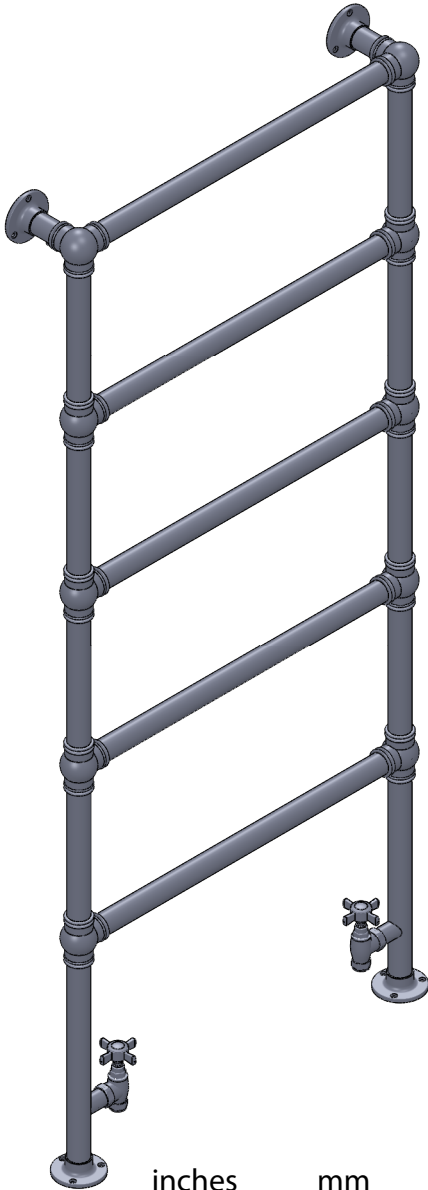

OG003G-BR

60.6x26.6

Height: 60.6

Width: 26.6

Depth: 5.4

Weight HO: 29.8lbs (13.5kg)

EO: 43.0lbs (19.5kg)

Tube ϕ : 1.25

Output @ 50°C Δ T: 327

Elec. element if specified: n/a

Face-Face Connections: 20.4

All dimensions in inches

Manufactured from ISO/CEN CuZn36As (BS CZ126) brass tube

inches	mm
60.5	1538
26.6	675
5.4	138
59.1	1500
23.6	600
3.9	100
20.4	518
3.9	100