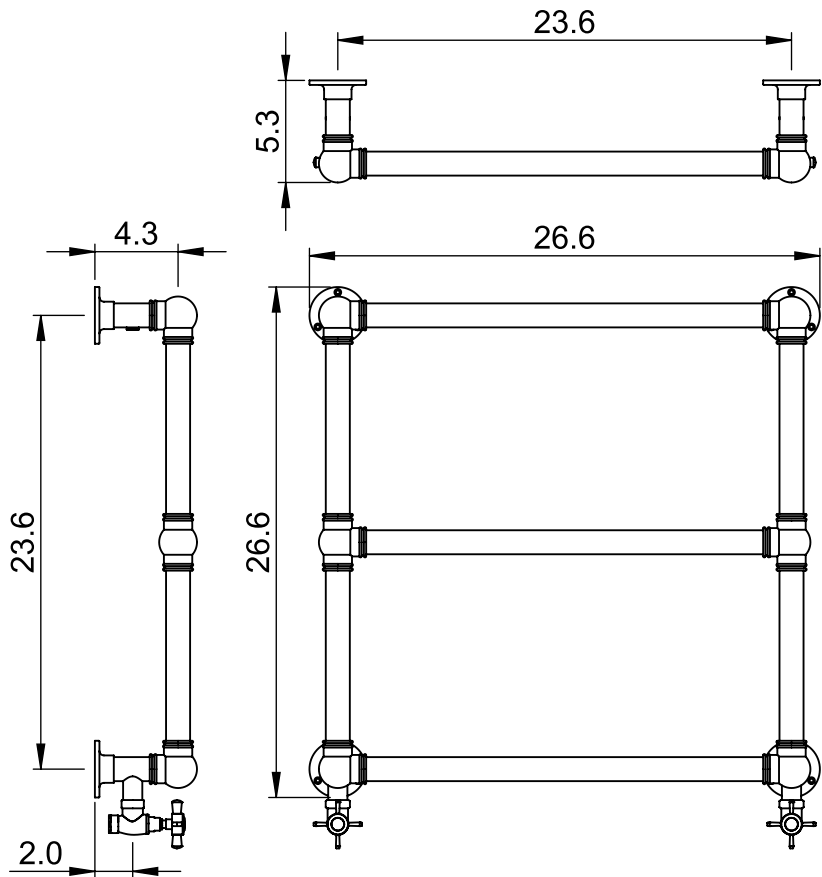

OG002B

26.6x26.6

Height: 26.6
 Width: 26.6
 Depth: 5.3
 Weight HO: lbs (kg)
 EO: lbs (kg)

Tube ϕ : 1.25
 Output @ 50°C Δ T: 167
 Elec. element if specified: n/a
 Pipe Centres: 23.6

All dimensions in inches

Manufactured from ISO/CEN CuZn36As (BS CZ126) brass tube

inches	mm
26.6	675
26.6	675
5.3	135
23.6	600
23.6	600
4.3	110
2.0	50

Vogue UK Ltd. reserve the right to alter specifications without prior notice.
 ALL MEASUREMENTS ARE NOMINAL DIMENSIONS ONLY, AND ARE NOT BINDING.