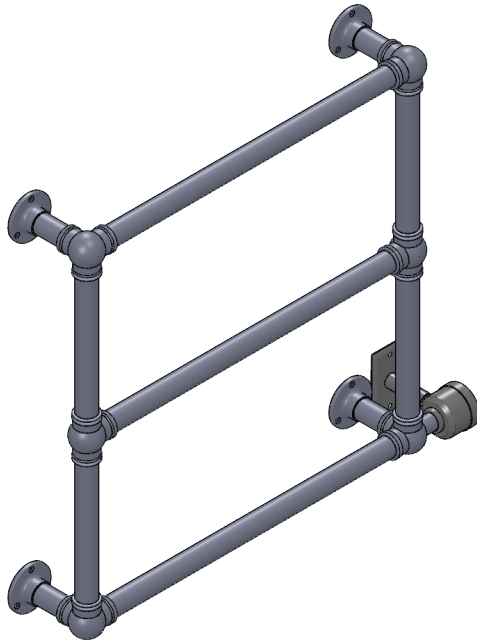

OG002B

26.6x26.6

Height: 26.6
 Width: 26.6
 Depth: 5.3
 Weight HO: lbs (kg)
 EO: lbs (kg)

Tube ϕ : 1.25
 Output @ 50°C Δ T: n/a
 Elec. element if specified: 100
 Pipe Centres: n/a

All dimensions in inches

Manufactured from ISO/CEN CuZn36As (BS CZ126) brass tube

inches	mm
26.6	675
26.6	675
5.3	135
23.6	600
23.6	600
4.3	110

Vogue UK Ltd. reserve the right to alter specifications without prior notice.
 ALL MEASUREMENTS ARE NOMINAL DIMENSIONS ONLY, AND ARE NOT BINDING.