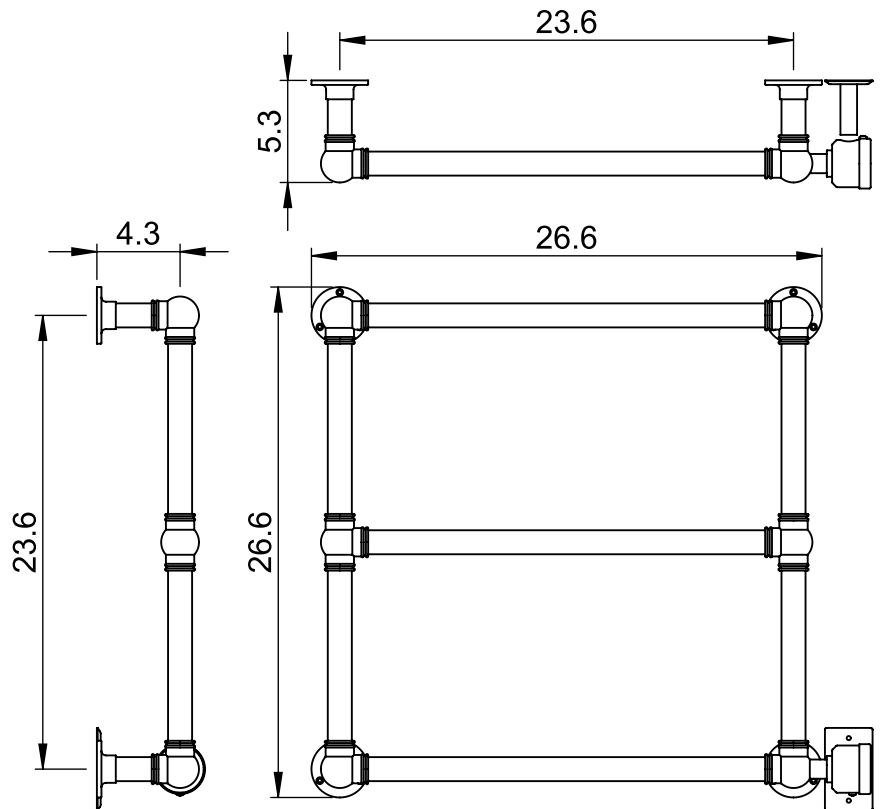

OG002B

26.6x26.6

Height: 26.6
 Width: 26.6
 Depth: 5.3
 Weight HO: lbs (kg)
 EO: lbs (kg)

Tube ϕ : 1.25
 Output @ 50°C Δ T: n/a
 Elec. element if specified: 100
 Pipe Centres: n/a

All dimensions in inches

Manufactured from ISO/CEN CuZn36As (BS CZ126) brass tube

inches	mm
26.6	675
26.6	675
5.3	135
23.6	600
23.6	600
4.3	110

Vogue UK Ltd. reserve the right to alter specifications without prior notice.
 ALL MEASUREMENTS ARE NOMINAL DIMENSIONS ONLY, AND ARE NOT BINDING.