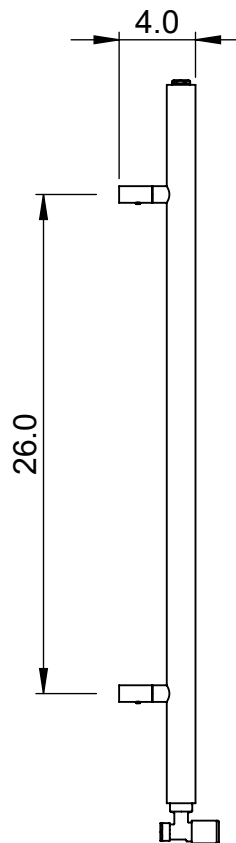

MD048 37.4x19.7

Height: 37.4
 Width: 19.7
 Depth: 4.0
 Weight HO: 18.7lbs (8.5kg)
 EO: 29.8lbs (13.5kg)

Tube ϕ : 1.5 + 2.4x0.4 sq
 Output @ 50° C Δ T: 246
 Elec. element if specified: n/a
 Pipe Centres: 18.2

All dimensions in inches

Manufactured from Mild Steel

inches	mm
37.4	950
19.7	500
4.0	101
26.0	660
18.2	462
3.2	82

Vogue UK Ltd. reserve the right to alter specifications without prior notice.
 ALL MEASUREMENTS ARE NOMINAL DIMENSIONS ONLY, AND ARE NOT BINDING.