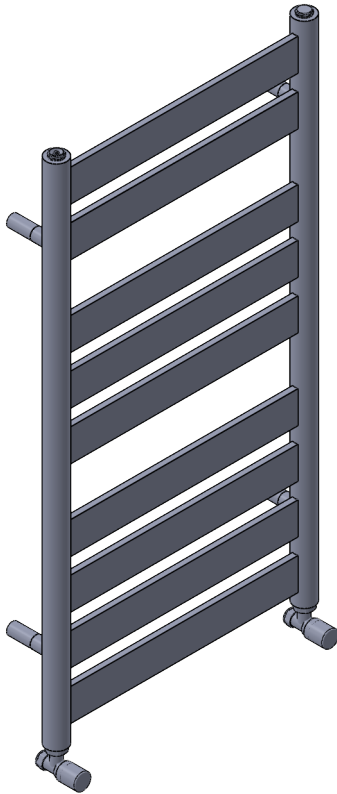

MD048 37.4x19.7

Height: 37.4
 Width: 19.7
 Depth: 4.0
 Weight HO: 18.7lbs (8.5kg)
 EO: 29.8lbs (13.5kg)

Tube ϕ : 1.5 + 2.4x0.4 sq
 Output @ 50° C Δ T: 246
 Elec. element if specified: n/a
 Pipe Centres: 18.2

All dimensions in inches

Manufactured from Mild Steel

inches	mm
37.4	950
19.7	500
4.0	101
26.0	660
18.2	462
3.2	82

Vogue UK Ltd. reserve the right to alter specifications without prior notice.
 ALL MEASUREMENTS ARE NOMINAL DIMENSIONS ONLY, AND ARE NOT BINDING.