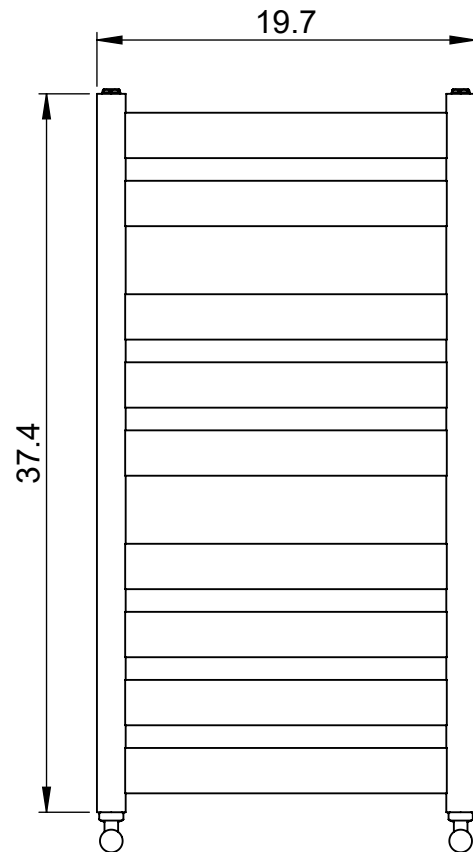

MD048 37.4x19.7

Height: 37.4
 Width: 19.7
 Depth: 4.0
 Weight HO: 18.7lbs (8.5kg)
 EO: 29.8lbs (13.5kg)

Tube ϕ : 1.5 + 2.4x0.4 sq
 Output @ 50° C Δ T: 246
 Elec. element if specified: n/a
 Pipe Centres: 18.2

All dimensions in inches

Manufactured from Mild Steel

inches	mm
37.4	950
19.7	500
4.0	101
26.0	660
18.2	462
3.2	82

Vogue UK Ltd. reserve the right to alter specifications without prior notice.
 ALL MEASUREMENTS ARE NOMINAL DIMENSIONS ONLY, AND ARE NOT BINDING.