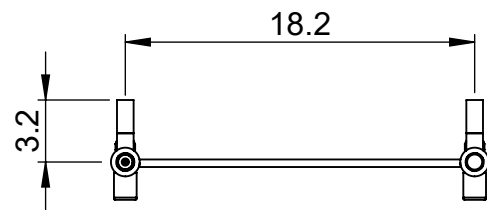

MD048 37.4x19.7

Height: 37.4
 Width: 19.7
 Depth: 4.0
 Weight HO: 18.7lbs (8.5kg)
 EO: 29.8lbs (13.5kg)

Tube ϕ : 1.5 + 2.4x0.4 sq
 Output @ 50° C Δ T: 246
 Elec. element if specified: n/a
 Pipe Centres: 18.2

All dimensions in inches

Manufactured from Mild Steel

inches	mm
37.4	950
19.7	500
4.0	101
26.0	660
18.2	462
3.2	82

Vogue UK Ltd. reserve the right to alter specifications without prior notice.
 ALL MEASUREMENTS ARE NOMINAL DIMENSIONS ONLY, AND ARE NOT BINDING.