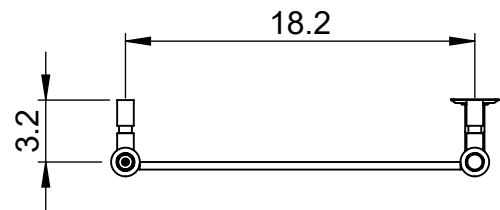

MD048 37.4x19.7

Height: 37.4
 Width: 19.7
 Depth: 4.0
 Weight HO: 18.7lbs (8.5kg)
 EO: 29.8lbs (13.5kg)

Tube ϕ : 1.5 + 2.4x0.4 sq
 Output @ 50° C Δ T: n/a
 Elec. element if specified: 125
 Pipe Centres: 18.2

All dimensions in inches

Manufactured from Mild Steel

inches	mm
37.4	950
19.7	500
4.0	101
26.0	660
18.2	462
3.2	82

Vogue UK Ltd. reserve the right to alter specifications without prior notice.
 ALL MEASUREMENTS ARE NOMINAL DIMENSIONS ONLY, AND ARE NOT BINDING.