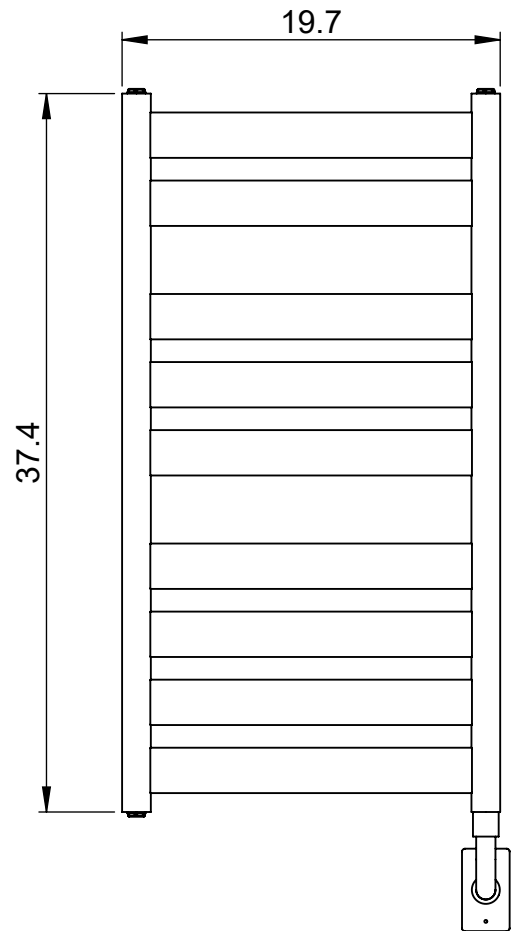

MD048 37.4x19.7

Height: 37.4
 Width: 19.7
 Depth: 4.0
 Weight HO: 18.7lbs (8.5kg)
 EO: 29.8lbs (13.5kg)

Tube ϕ : 1.5 + 2.4x0.4 sq
 Output @ 50° C Δ T: n/a
 Elec. element if specified: 125
 Pipe Centres: 18.2

All dimensions in inches

Manufactured from Mild Steel

inches	mm
37.4	950
19.7	500
4.0	101
26.0	660
18.2	462
3.2	82

Vogue UK Ltd. reserve the right to alter specifications without prior notice.
 ALL MEASUREMENTS ARE NOMINAL DIMENSIONS ONLY, AND ARE NOT BINDING.