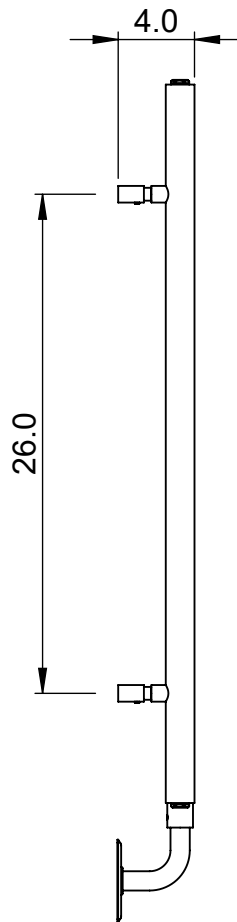

MD048 37.4x19.7

Height: 37.4
 Width: 19.7
 Depth: 4.0
 Weight HO: 18.7lbs (8.5kg)
 EO: 29.8lbs (13.5kg)

Tube ϕ : 1.5 + 2.4x0.4 sq
 Output @ 50° C Δ T: n/a
 Elec. element if specified: 125
 Pipe Centres: 18.2

All dimensions in inches

Manufactured from Mild Steel

inches	mm
37.4	950
19.7	500
4.0	101
26.0	660
18.2	462
3.2	82

Vogue UK Ltd. reserve the right to alter specifications without prior notice.
 ALL MEASUREMENTS ARE NOMINAL DIMENSIONS ONLY, AND ARE NOT BINDING.