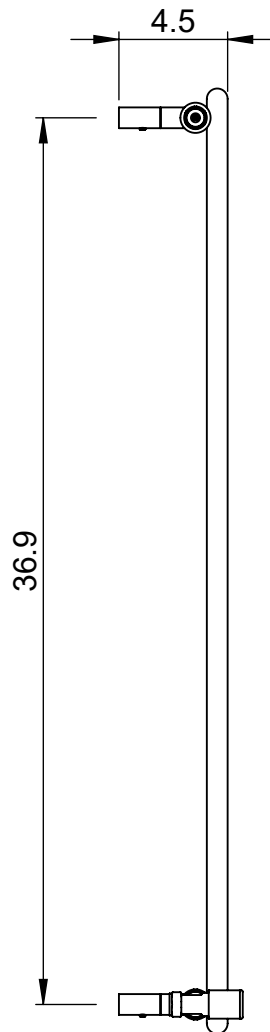

# MD005 39.4x14.3

Height: 39.4  
Width: 14.3  
Depth: 4.5  
Weight HO: lbs (kg)  
EO: lbs (kg)

Tube  $\phi$ : 1.25 + 0.9  
Output @ 50° C  $\Delta$  T: 229  
Elec. element if specified: n/a  
End to End Connections: 14.3

All dimensions in inches

Manufactured from Mild Steel

inches	mm
39.4	1000
14.3	362
4.5	115
36.9	938
8.9	225
3.2	81

Vogue UK Ltd. reserve the right to alter specifications without prior notice.  
ALL MEASUREMENTS ARE NOMINAL DIMENSIONS ONLY, AND ARE NOT BINDING.