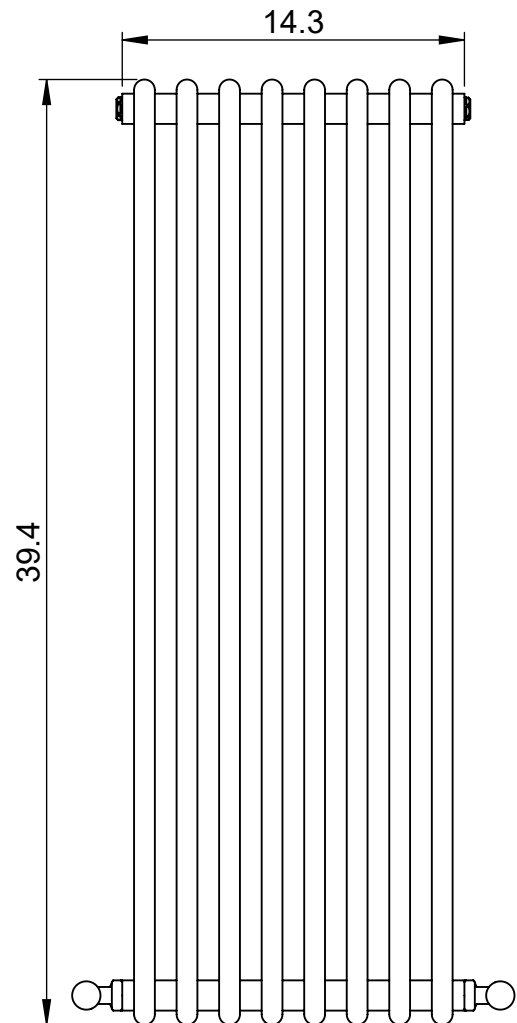

# MD005 39.4x14.3

Height: 39.4  
Width: 14.3  
Depth: 4.5  
Weight HO: lbs (kg)  
EO: lbs (kg)

Tube  $\phi$ : 1.25 + 0.9  
Output @ 50° C  $\Delta$  T: 229  
Elec. element if specified: n/a  
End to End Connections: 14.3

All dimensions in inches

Manufactured from Mild Steel

inches	mm
39.4	1000
14.3	362
4.5	115
36.9	938
8.9	225
3.2	81

Vogue UK Ltd. reserve the right to alter specifications without prior notice.  
ALL MEASUREMENTS ARE NOMINAL DIMENSIONS ONLY, AND ARE NOT BINDING.