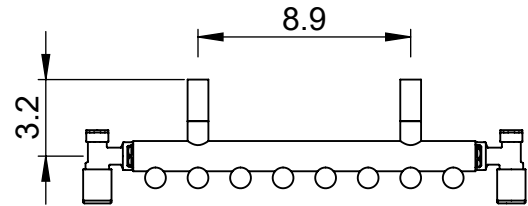

# MD005 39.4x14.3

Height: 39.4  
Width: 14.3  
Depth: 4.5  
Weight HO: lbs (kg)  
EO: lbs (kg)

Tube  $\phi$ : 1.25 + 0.9  
Output @ 50° C  $\Delta$  T: 229  
Elec. element if specified: n/a  
End to End Connections: 14.3

All dimensions in inches

Manufactured from Mild Steel

inches	mm
39.4	1000
14.3	362
4.5	115
36.9	938
8.9	225
3.2	81

Vogue UK Ltd. reserve the right to alter specifications without prior notice.  
ALL MEASUREMENTS ARE NOMINAL DIMENSIONS ONLY, AND ARE NOT BINDING.