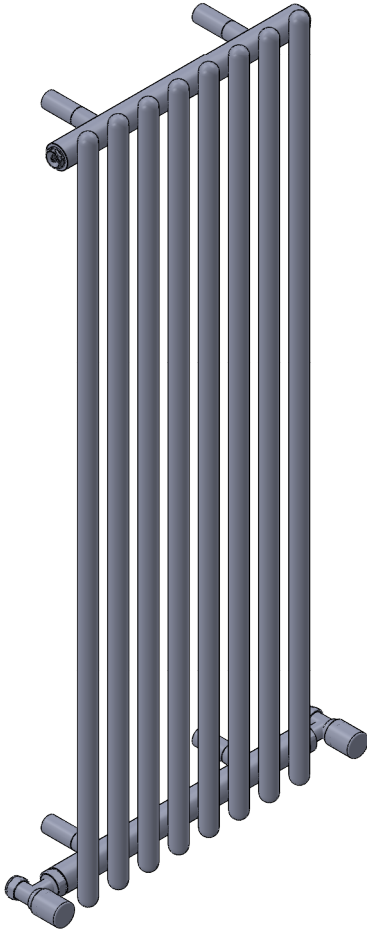

# MD005 39.4x14.3

Height: 39.4  
Width: 14.3  
Depth: 4.5  
Weight HO: lbs (kg)  
EO: lbs (kg)

Tube  $\phi$ : 1.25 + 0.9  
Output @ 50° C  $\Delta$  T: 229  
Elec. element if specified: n/a  
End to End Connections: 14.3

All dimensions in inches

Manufactured from Mild Steel

inches	mm
39.4	1000
14.3	362
4.5	115
36.9	938
8.9	225
3.2	81

Vogue UK Ltd. reserve the right to alter specifications without prior notice.  
ALL MEASUREMENTS ARE NOMINAL DIMENSIONS ONLY, AND ARE NOT BINDING.