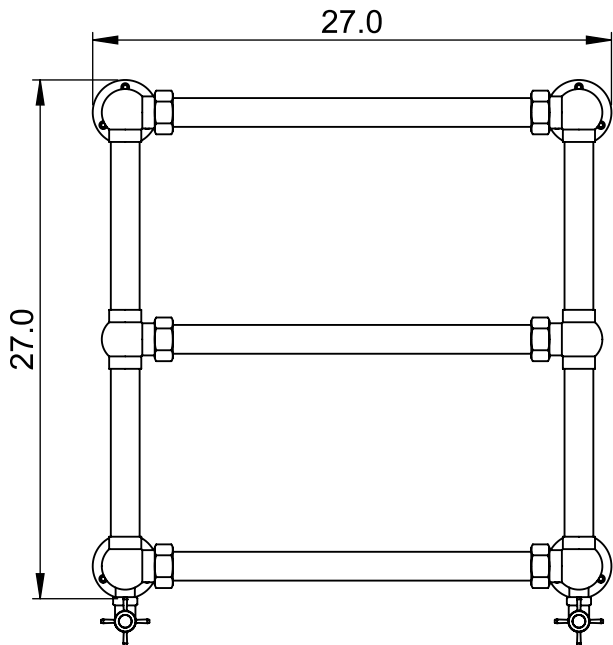

LG032-WM

27.0x27.0

Height: 27.0
 Width: 27.0
 Depth: 6.1
 Weight HO: lbs (kg)
 EO: lbs (kg)

Tube ϕ : 1.5
 Output @ 50°C Δ T: 220
 Elec. element if specified: n/a
 Pipe Centres: 23.6

All dimensions in inches

Manufactured from ISO/CEN CuZn36As (BS CZ126) brass tube

inches	mm
27.0	686
27.0	686
6.1	154
23.6	600
23.6	600
4.7	120
2.0	50

Vogue UK Ltd. reserve the right to alter specifications without prior notice.
 ALL MEASUREMENTS ARE NOMINAL DIMENSIONS ONLY, AND ARE NOT BINDING.