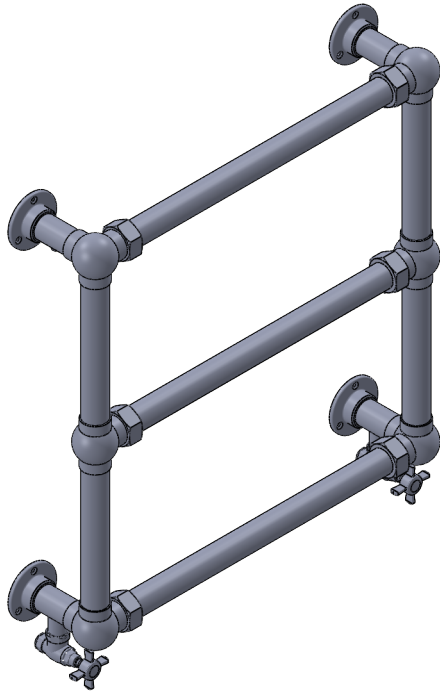

LG032-WM

27.0x27.0

Height: 27.0
 Width: 27.0
 Depth: 6.1
 Weight HO: lbs (kg)
 EO: lbs (kg)

Tube ϕ : 1.5
 Output @ 50°C Δ T: 220
 Elec. element if specified: n/a
 Pipe Centres: 23.6

All dimensions in inches

Manufactured from ISO/CEN CuZn36As (BS CZ126) brass tube

inches	mm
27.0	686
27.0	686
6.1	154
23.6	600
23.6	600
4.7	120
2.0	50

Vogue UK Ltd. reserve the right to alter specifications without prior notice.
 ALL MEASUREMENTS ARE NOMINAL DIMENSIONS ONLY, AND ARE NOT BINDING.