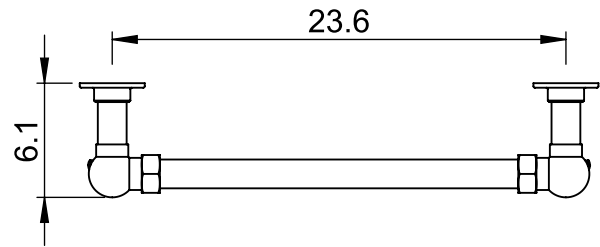

LG032-WM

27.0x27.0

Height: 27.0
 Width: 27.0
 Depth: 6.1
 Weight HO: lbs (kg)
 EO: lbs (kg)

Tube ϕ : 1.5
 Output @ 50°C Δ T: 220
 Elec. element if specified: n/a
 Pipe Centres: 23.6

All dimensions in inches

Manufactured from ISO/CEN CuZn36As (BS CZ126) brass tube

inches	mm
27.0	686
27.0	686
6.1	154
23.6	600
23.6	600
4.7	120
2.0	50

Vogue UK Ltd. reserve the right to alter specifications without prior notice.
 ALL MEASUREMENTS ARE NOMINAL DIMENSIONS ONLY, AND ARE NOT BINDING.