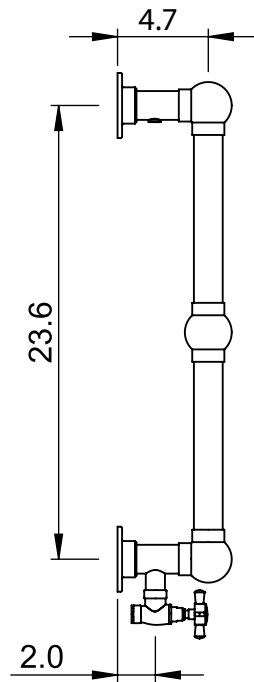

LG032-WM

27.0x27.0

Height: 27.0
 Width: 27.0
 Depth: 6.1
 Weight HO: lbs (kg)
 EO: lbs (kg)

Tube ϕ : 1.5
 Output @ 50°C Δ T: 220
 Elec. element if specified: n/a
 Pipe Centres: 23.6

All dimensions in inches

Manufactured from ISO/CEN CuZn36As (BS CZ126) brass tube

inches	mm
27.0	686
27.0	686
6.1	154
23.6	600
23.6	600
4.7	120
2.0	50

Vogue UK Ltd. reserve the right to alter specifications without prior notice.
 ALL MEASUREMENTS ARE NOMINAL DIMENSIONS ONLY, AND ARE NOT BINDING.