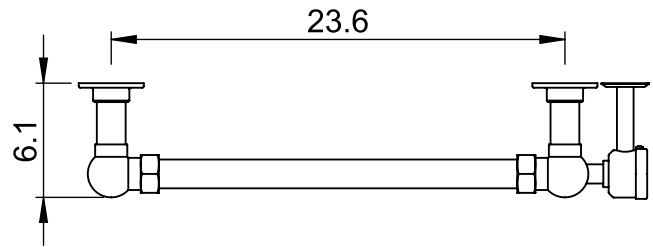

LG032-WM

27.0x27.0

Height: 27.0
 Width: 27.0
 Depth: 6.1
 Weight HO: lbs (kg)
 EO: lbs (kg)

Tube ϕ : 1.5
 Output @ 50°C Δ T: n/a
 Elec. element if specified: 100
 Pipe Centres: n/a

All dimensions in inches

Manufactured from ISO/CEN CuZn36As (BS CZ126) brass tube

inches	mm
27.0	686
27.0	686
6.1	154
23.6	600
23.6	600
4.7	120

Vogue UK Ltd. reserve the right to alter specifications without prior notice.
 ALL MEASUREMENTS ARE NOMINAL DIMENSIONS ONLY, AND ARE NOT BINDING.