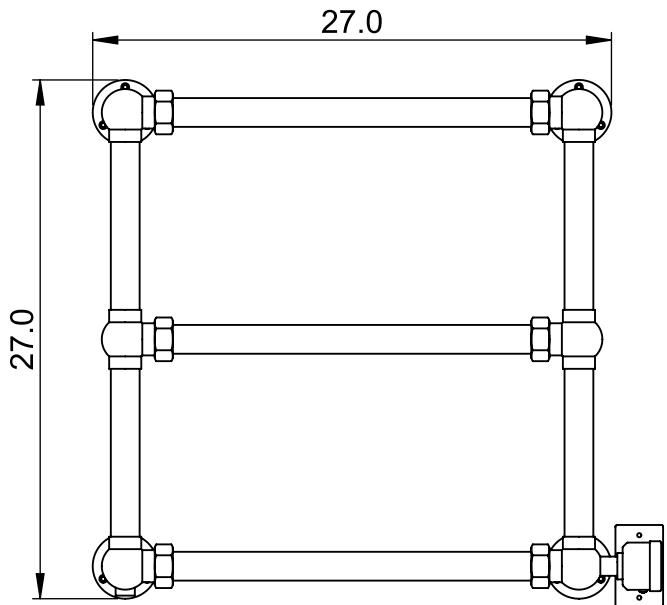

LG032-WM

27.0x27.0

Height: 27.0
 Width: 27.0
 Depth: 6.1
 Weight HO: lbs (kg)
 EO: lbs (kg)

Tube ϕ : 1.5
 Output @ 50°C Δ T: n/a
 Elec. element if specified: 100
 Pipe Centres: n/a

All dimensions in inches

Manufactured from ISO/CEN CuZn36As (BS CZ126) brass tube

inches	mm
27.0	686
27.0	686
6.1	154
23.6	600
23.6	600
4.7	120

Vogue UK Ltd. reserve the right to alter specifications without prior notice.
 ALL MEASUREMENTS ARE NOMINAL DIMENSIONS ONLY, AND ARE NOT BINDING.