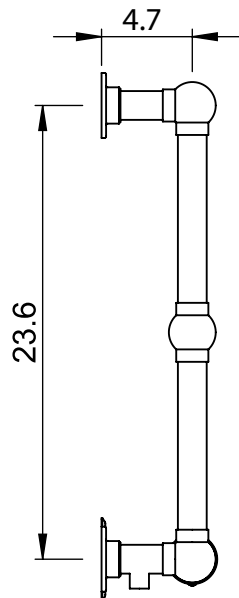

LG032-WM

27.0x27.0

Height: 27.0
 Width: 27.0
 Depth: 6.1
 Weight HO: lbs (kg)
 EO: lbs (kg)

Tube ϕ : 1.5
 Output @ 50°C Δ T: n/a
 Elec. element if specified: 100
 Pipe Centres: n/a

All dimensions in inches

Manufactured from ISO/CEN CuZn36As (BS CZ126) brass tube

inches	mm
27.0	686
27.0	686
6.1	154
23.6	600
23.6	600
4.7	120

Vogue UK Ltd. reserve the right to alter specifications without prior notice.
 ALL MEASUREMENTS ARE NOMINAL DIMENSIONS ONLY, AND ARE NOT BINDING.