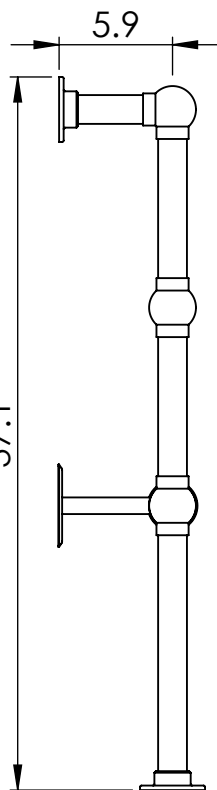

LG031 37.1x32.9

Height: 37.1
Width: 32.9
Depth: 7.6
Weight HO: lbs (kg)
EO: lbs (kg)

Tube ϕ : 1.5
Output @ 50°C Δ T: n/a
Elec. element if specified: 150
Face-Face Connections: n/a

All dimensions in inches

Manufactured from ISO/CEN CuZn36As (BS CZ126) brass tube

inches	mm
37.1	943
32.9	836
7.6	193
20.6	524
14.8	376
29.5	750
5.9	150

Vogue UK Ltd. reserve the right to alter specifications without prior notice.
ALL MEASUREMENTS ARE NOMINAL DIMENSIONS ONLY, AND ARE NOT BINDING.