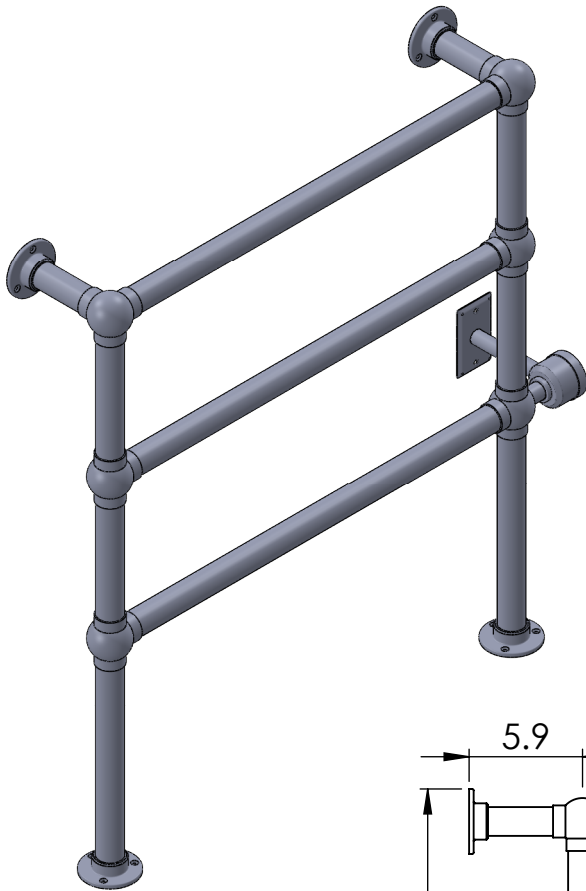

LG031 37.1x32.9

Height: 37.1
Width: 32.9
Depth: 7.6
Weight HO: lbs (kg)
EO: lbs (kg)

Tube ϕ : 1.5
Output @ 50°C Δ T: n/a
Elec. element if specified: 150
Face-Face Connections: n/a

All dimensions in inches

Manufactured from ISO/CEN CuZn36As (BS CZ126) brass tube

inches	mm
37.1	943
32.9	836
7.6	193
20.6	524
14.8	376
29.5	750
5.9	150

Vogue UK Ltd. reserve the right to alter specifications without prior notice.
ALL MEASUREMENTS ARE NOMINAL DIMENSIONS ONLY, AND ARE NOT BINDING.