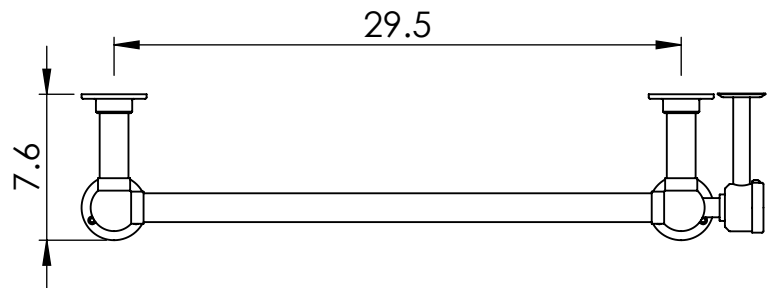

LG031 37.1x32.9

Height: 37.1
Width: 32.9
Depth: 7.6
Weight HO: lbs (kg)
EO: lbs (kg)

Tube ϕ : 1.5
Output @ 50°C Δ T: n/a
Elec. element if specified: 150
Face-Face Connections: n/a

All dimensions in inches

Manufactured from ISO/CEN CuZn36As (BS CZ126) brass tube

inches	mm
37.1	943
32.9	836
7.6	193
20.6	524
14.8	376
29.5	750
5.9	150

Vogue UK Ltd. reserve the right to alter specifications without prior notice.
ALL MEASUREMENTS ARE NOMINAL DIMENSIONS ONLY, AND ARE NOT BINDING.