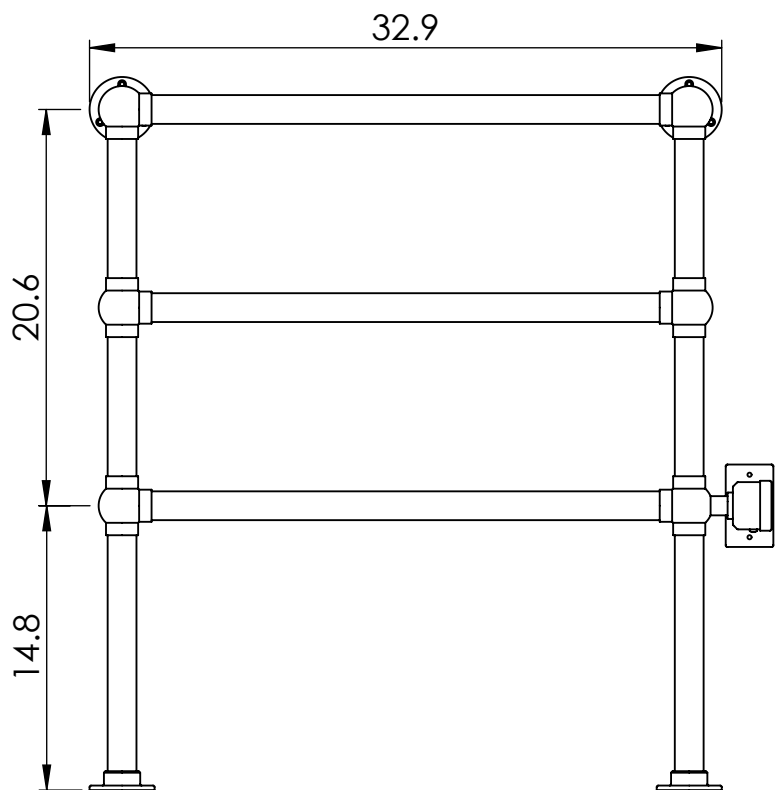

LG031 37.1x32.9

Height: 37.1
Width: 32.9
Depth: 7.6
Weight HO: lbs (kg)
EO: lbs (kg)

Tube ϕ : 1.5
Output @ 50°C Δ T: n/a
Elec. element if specified: 150
Face-Face Connections: n/a

All dimensions in inches

Manufactured from ISO/CEN CuZn36As (BS CZ126) brass tube

inches	mm
37.1	943
32.9	836
7.6	193
20.6	524
14.8	376
29.5	750
5.9	150

Vogue UK Ltd. reserve the right to alter specifications without prior notice.
ALL MEASUREMENTS ARE NOMINAL DIMENSIONS ONLY, AND ARE NOT BINDING.