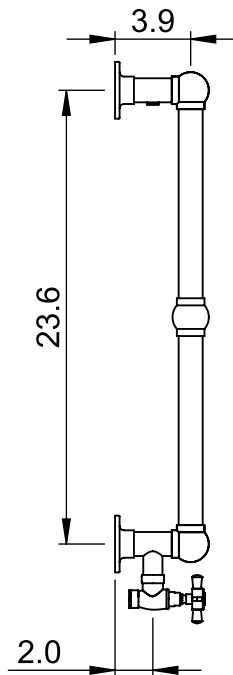

# LG025B

## 26.6x32.5

Height: 26.6  
 Width: 32.5  
 Depth: 4.9  
 Weight HO: lbs (kg)  
 EO: lbs (kg)

Tube  $\phi$ : 1.25  
 Output @ 50°C  $\Delta$  T: 190  
 Elec. element if specified: n/a  
 Pipe Centres: 29.5

All dimensions in inches

Manufactured from ISO/CEN CuZn36As (BS CZ126) brass tube

inches	mm
26.6	675
32.5	825
4.9	125
23.6	600
29.5	750
3.9	100
2.0	50

Vogue UK Ltd. reserve the right to alter specifications without prior notice.  
 ALL MEASUREMENTS ARE NOMINAL DIMENSIONS ONLY, AND ARE NOT BINDING.

**SCALE 1:10**