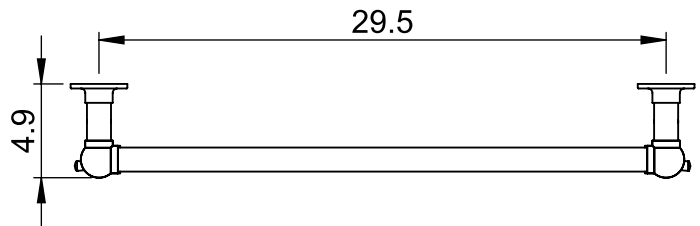

## 26.6x32.5

Height: 26.6  
 Width: 32.5  
 Depth: 4.9  
 Weight HO: lbs (kg)  
 EO: lbs (kg)

Tube  $\phi$ : 1.25  
 Output @ 50°C  $\Delta$  T: 190  
 Elec. element if specified: n/a  
 Pipe Centres: 29.5

All dimensions in inches

Manufactured from ISO/CEN CuZn36As (BS CZ126) brass tube

inches	mm
26.6	675
32.5	825
4.9	125
23.6	600
29.5	750
3.9	100
2.0	50

Vogue UK Ltd. reserve the right to alter specifications without prior notice.  
 ALL MEASUREMENTS ARE NOMINAL DIMENSIONS ONLY, AND ARE NOT BINDING.

**SCALE 1:10**