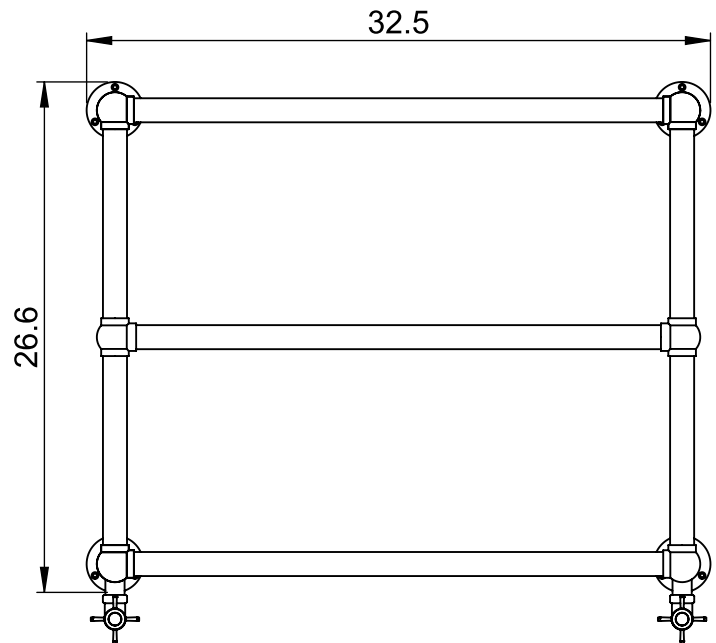

## 26.6x32.5

Height: 26.6  
 Width: 32.5  
 Depth: 4.9  
 Weight HO: lbs (kg)  
 EO: lbs (kg)

Tube  $\phi$ : 1.25  
 Output @ 50°C  $\Delta$  T: 190  
 Elec. element if specified: n/a  
 Pipe Centres: 29.5

All dimensions in inches

Manufactured from ISO/CEN CuZn36As (BS CZ126) brass tube

inches	mm
26.6	675
32.5	825
4.9	125
23.6	600
29.5	750
3.9	100
2.0	50

Vogue UK Ltd. reserve the right to alter specifications without prior notice.  
 ALL MEASUREMENTS ARE NOMINAL DIMENSIONS ONLY, AND ARE NOT BINDING.

**SCALE 1:10**