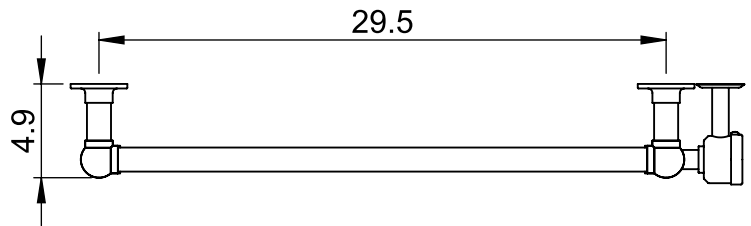

LG025B

26.6x32.5

Height: 26.6
 Width: 32.5
 Depth: 4.9
 Weight HO: lbs (kg)
 EO: lbs (kg)

Tube ϕ : 1.25
 Output @ 50°C Δ T: n/a
 Elec. element if specified: 125
 Pipe Centres: n/a

All dimensions in inches

Manufactured from ISO/CEN CuZn36As (BS CZ126) brass tube

inches	mm
26.6	675
32.5	825
4.9	125
23.6	600
29.5	750
3.9	100

Vogue UK Ltd. reserve the right to alter specifications without prior notice.
 ALL MEASUREMENTS ARE NOMINAL DIMENSIONS ONLY, AND ARE NOT BINDING.