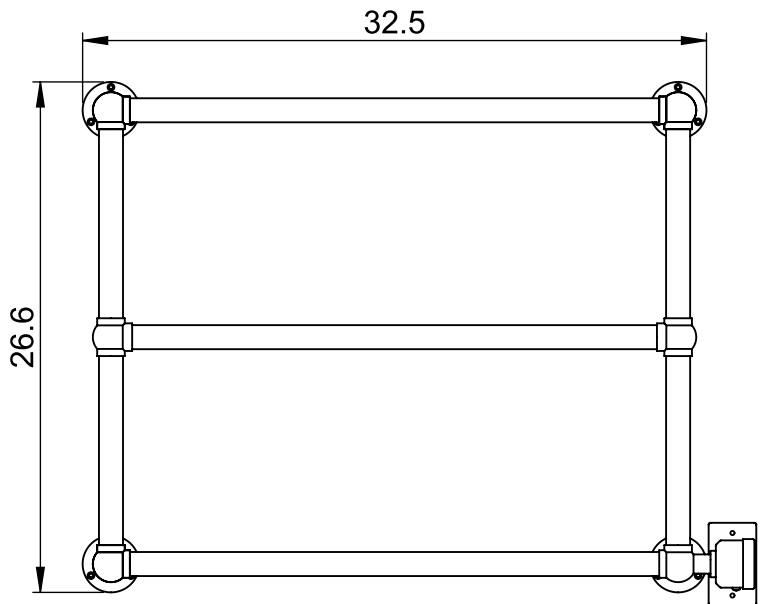

LG025B

26.6x32.5

Height: 26.6
 Width: 32.5
 Depth: 4.9
 Weight HO: lbs (kg)
 EO: lbs (kg)

Tube ϕ : 1.25
 Output @ 50°C Δ T: n/a
 Elec. element if specified: 125
 Pipe Centres: n/a

All dimensions in inches

Manufactured from ISO/CEN CuZn36As (BS CZ126) brass tube

inches	mm
26.6	675
32.5	825
4.9	125
23.6	600
29.5	750
3.9	100

Vogue UK Ltd. reserve the right to alter specifications without prior notice.
 ALL MEASUREMENTS ARE NOMINAL DIMENSIONS ONLY, AND ARE NOT BINDING.