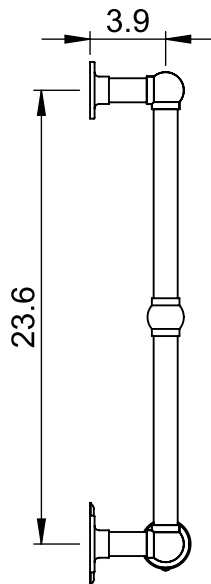

LG025B

26.6x32.5

Height: 26.6
 Width: 32.5
 Depth: 4.9
 Weight HO: lbs (kg)
 EO: lbs (kg)

Tube ϕ : 1.25
 Output @ 50°C Δ T: n/a
 Elec. element if specified: 125
 Pipe Centres: n/a

All dimensions in inches

Manufactured from ISO/CEN CuZn36As (BS CZ126) brass tube

inches	mm
26.6	675
32.5	825
4.9	125
23.6	600
29.5	750
3.9	100

Vogue UK Ltd. reserve the right to alter specifications without prior notice.
 ALL MEASUREMENTS ARE NOMINAL DIMENSIONS ONLY, AND ARE NOT BINDING.