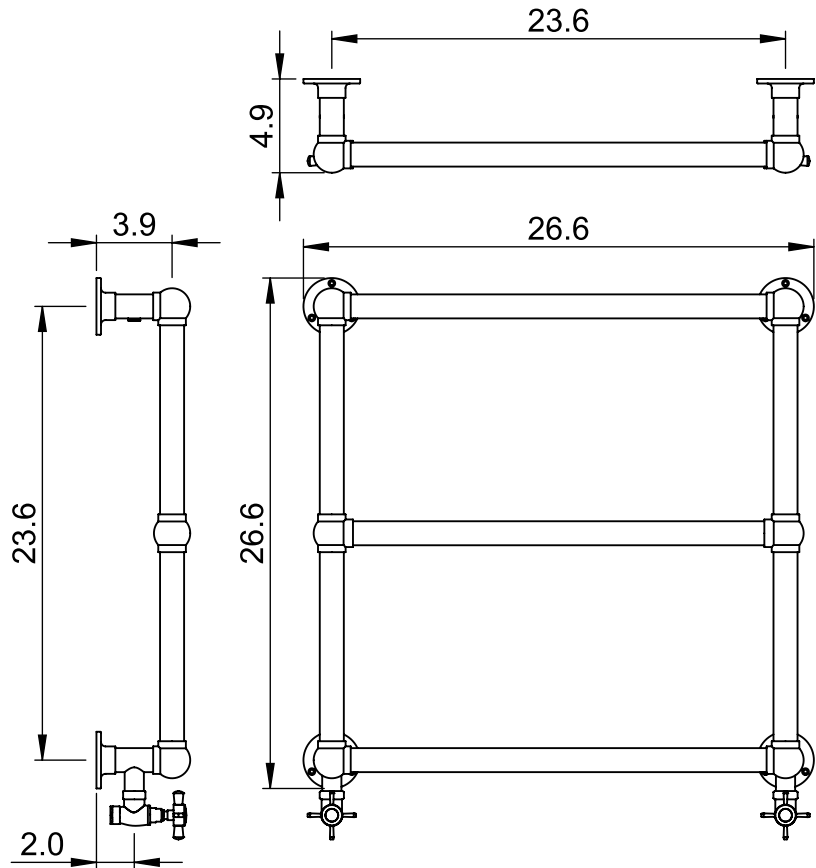

LG025A

26.6x26.6

Height: 26.6
 Width: 26.6
 Depth: 4.9
 Weight HO: lbs (kg)
 EO: lbs (kg)

Tube ϕ : 1.25
 Output @ 50°C Δ T: 167
 Elec. element if specified: n/a
 Pipe Centres: 23.6

All dimensions in inches

Manufactured from ISO/CEN CuZn36As (BS CZ126) brass tube

inches	mm
26.6	675
26.6	675
4.9	125
23.6	600
23.6	600
3.9	100
2.0	50

Vogue UK Ltd. reserve the right to alter specifications without prior notice.
 ALL MEASUREMENTS ARE NOMINAL DIMENSIONS ONLY, AND ARE NOT BINDING.