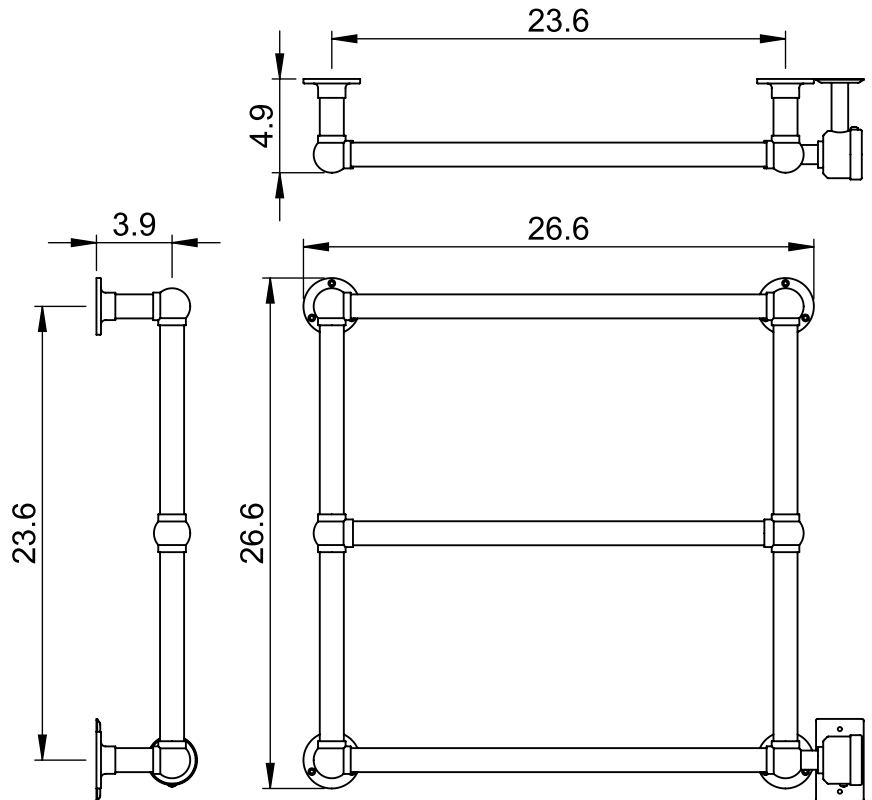

## 26.6x26.6

Height: 26.6  
 Width: 26.6  
 Depth: 4.9  
 Weight HO: lbs (kg)  
 EO: lbs (kg)

Tube  $\phi$ : 1.25  
 Output @ 50°C  $\Delta$  T: n/a  
 Elec. element if specified: 100  
 Pipe Centres: n/a

All dimensions in inches

Manufactured from ISO/CEN CuZn36As (BS CZ126) brass tube

inches	mm
26.6	675
26.6	675
4.9	125
23.6	600
23.6	600
3.9	100

Vogue UK Ltd. reserve the right to alter specifications without prior notice.  
 ALL MEASUREMENTS ARE NOMINAL DIMENSIONS ONLY, AND ARE NOT BINDING.

**SCALE 1:10**